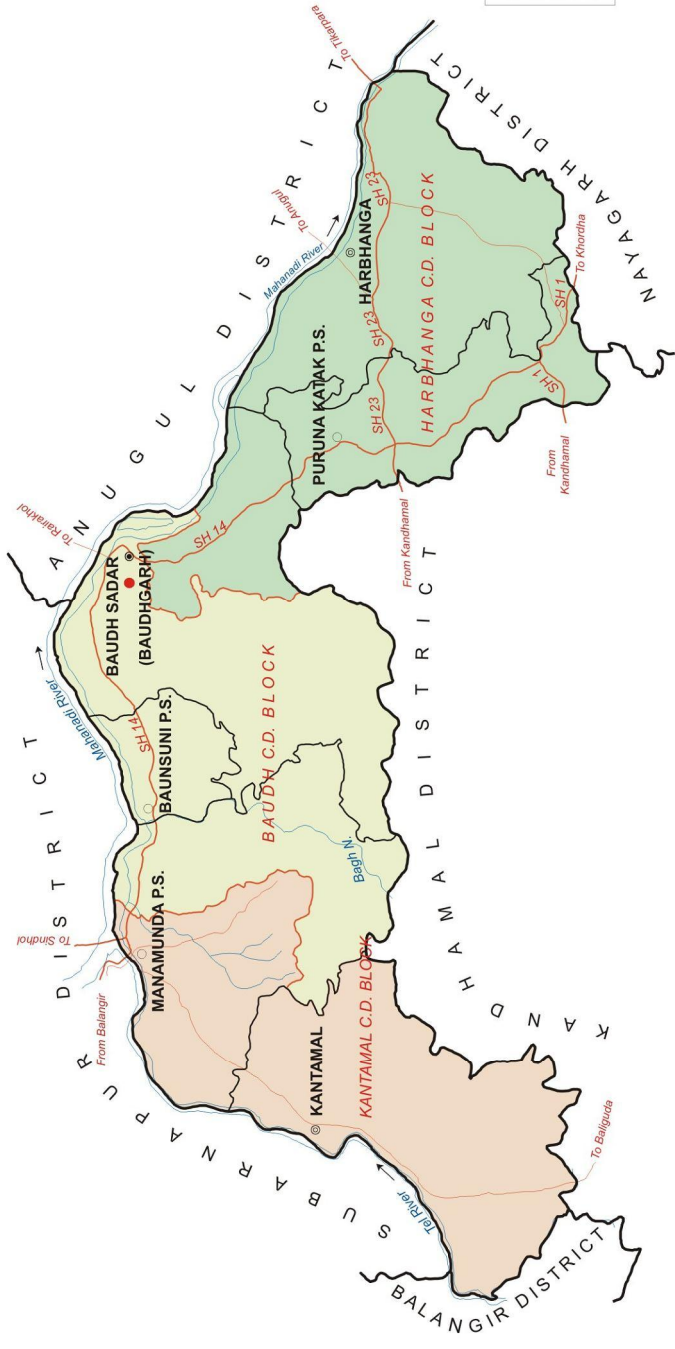

Area in Sq.Km.	3098.00
Total Population	441,162
Total no. of C.D. Block	3
Total no. of Police Station	6
Total no. of Towns	1
Total no. of Villages	1187

- BOUNDARY/DISTRICT.....
- " POLICE STATION.....
- " C.D.BLOCK.....
- HEADQUARTERS/DISTRICT.....
- " POLICE STATION.....
- " C.D.BLOCK.....
- URBAN AREA WITH POPULATION SIZE-III.....
- STATE HIGHWAY..... SH 14
- IMPORTANT METALLED ROADS.....
- RIVER AND STREAM.....

C.D. Block headquarters is given only where C.D. Block headquarters is also the headquarters of Police Station.  
 District headquarters is given only where District headquarters is also the headquarters of C.D. Block and Police Station.  
 Each colour shows area of a C.D Block