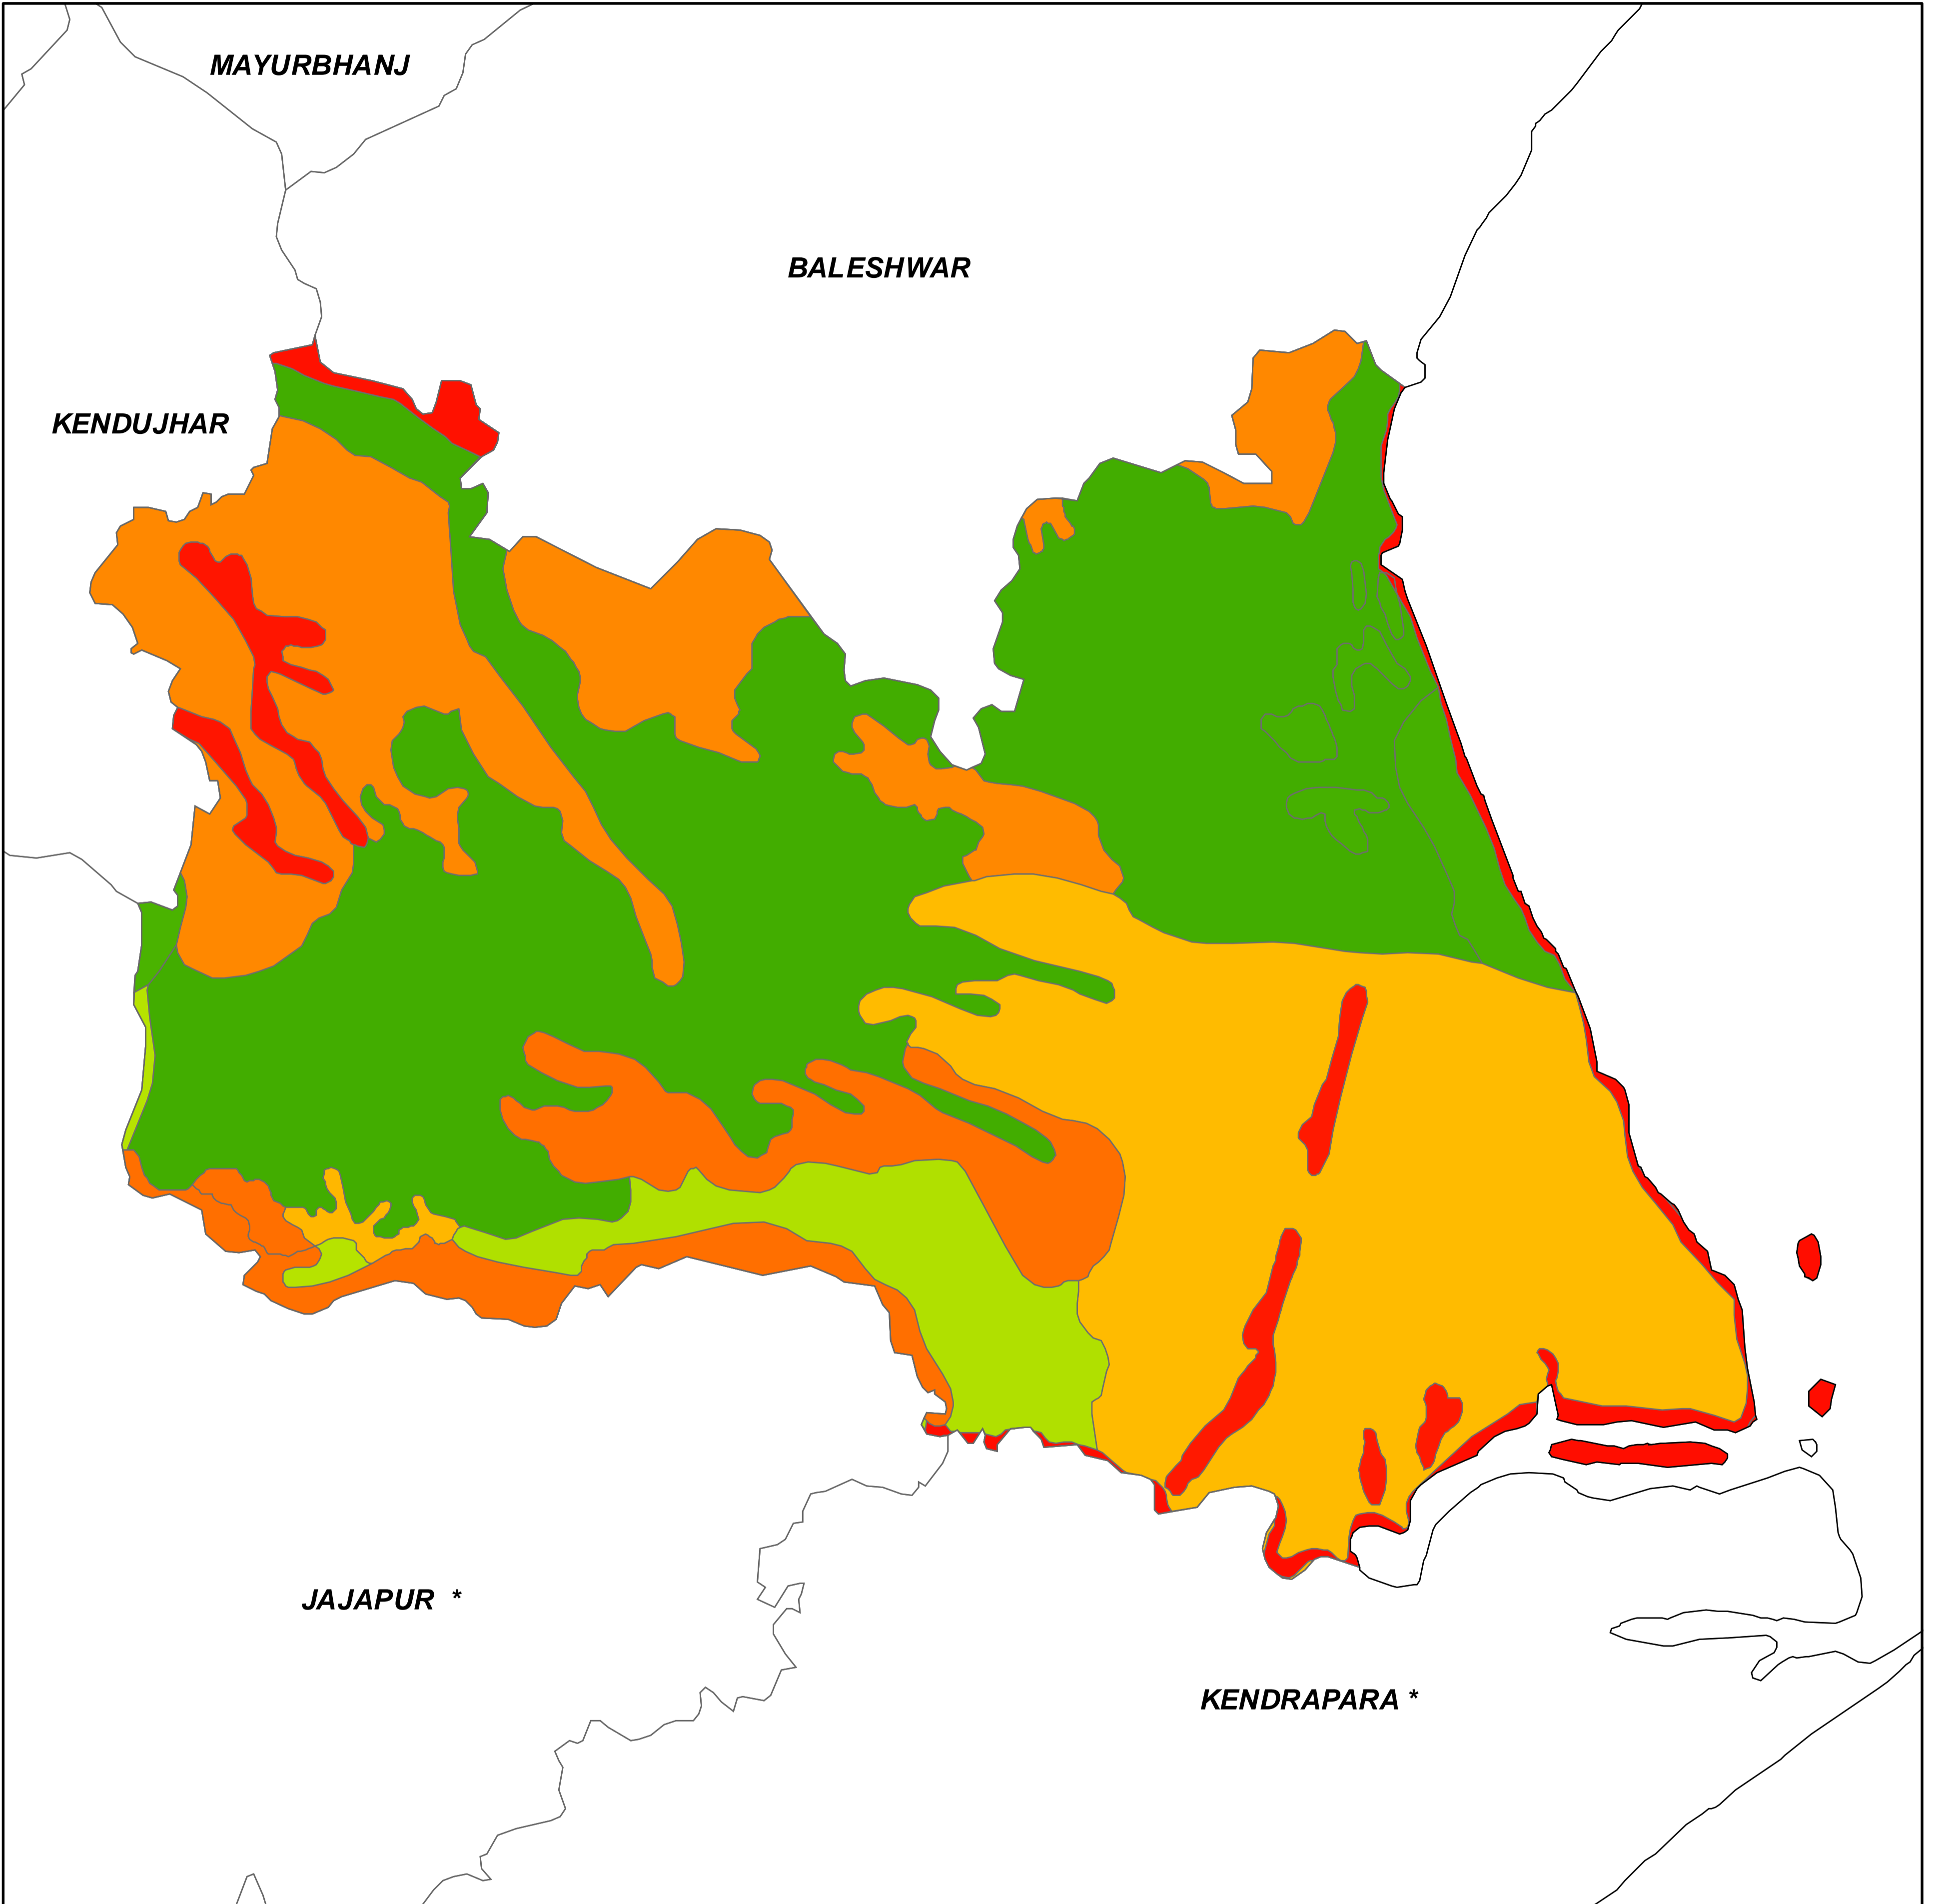

DISTRICT ATLAS - BHADRAK

Legend

- State Boundary
- District Boundary

SOIL MAP

2

0 2.5 5 10 15 20 25 km

Source : SOI

Maps Composed by NIC