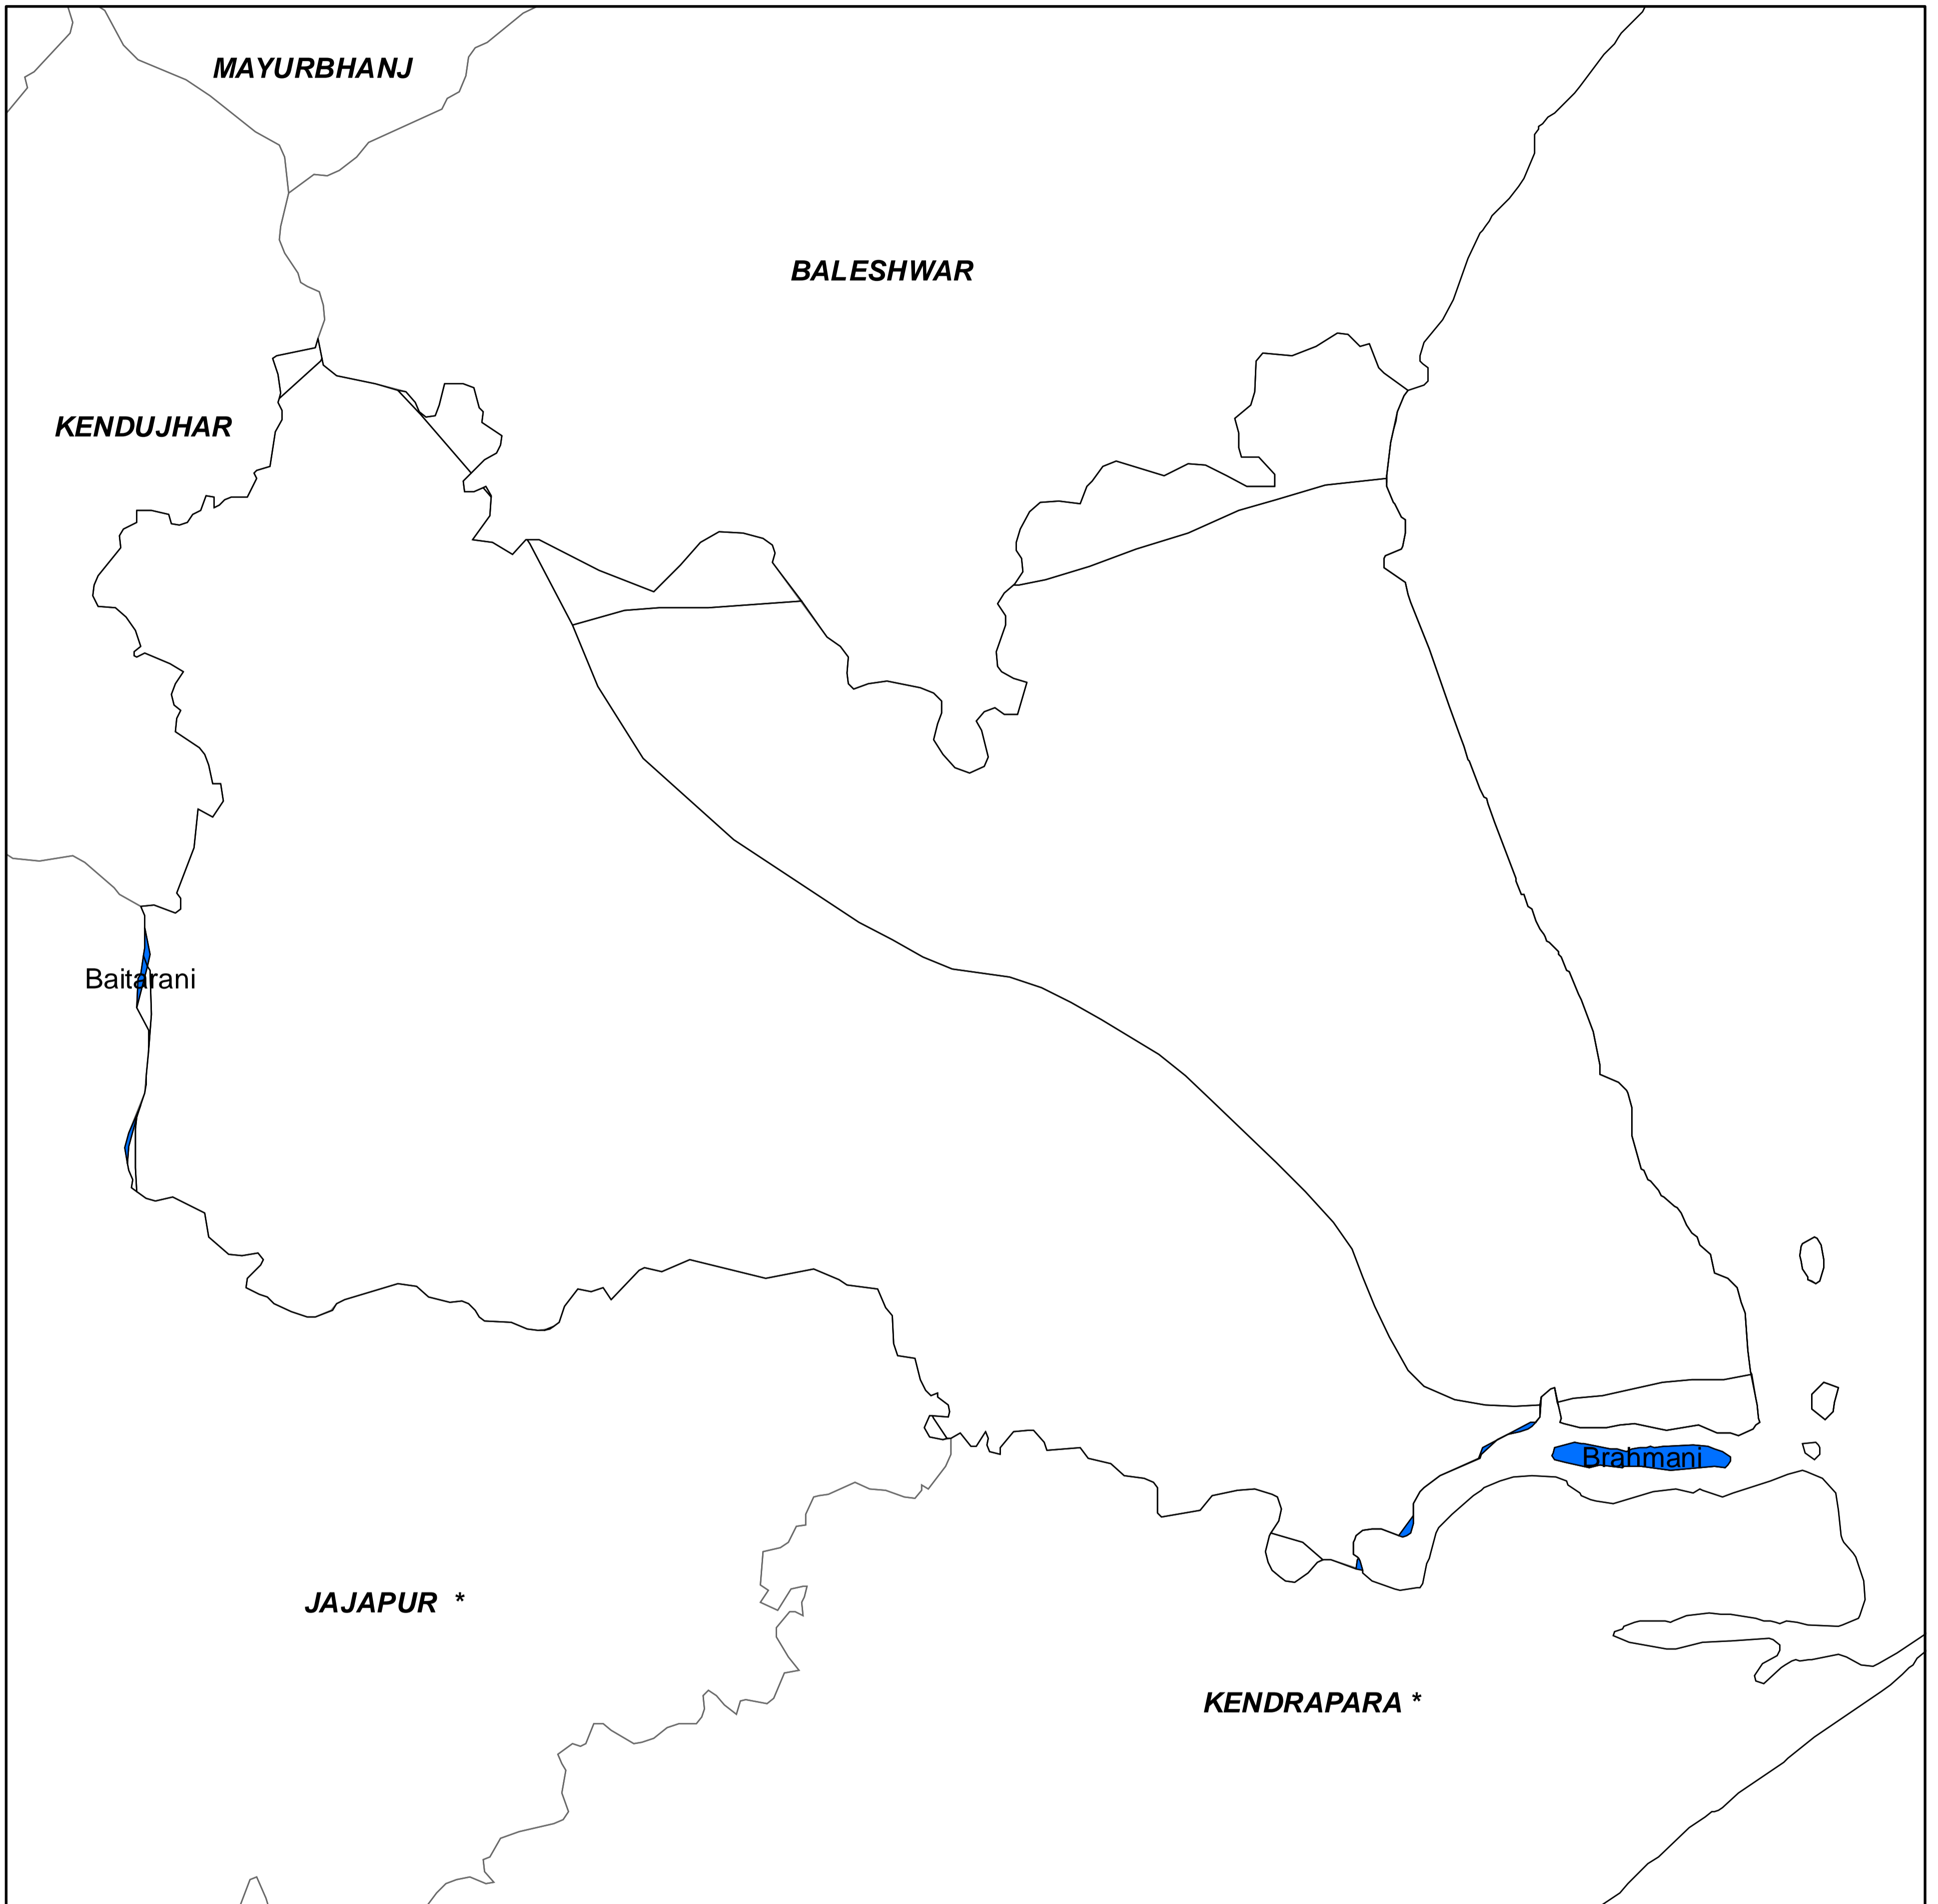

DISTRICT ATLAS - BHADRAK

Legend

- Region
- Watershed
- State Boundary
- District Boundary

REGION MAP

2

0 2.5 5 10 15 20 25 km

Source : SOI

Maps Composed by NIC