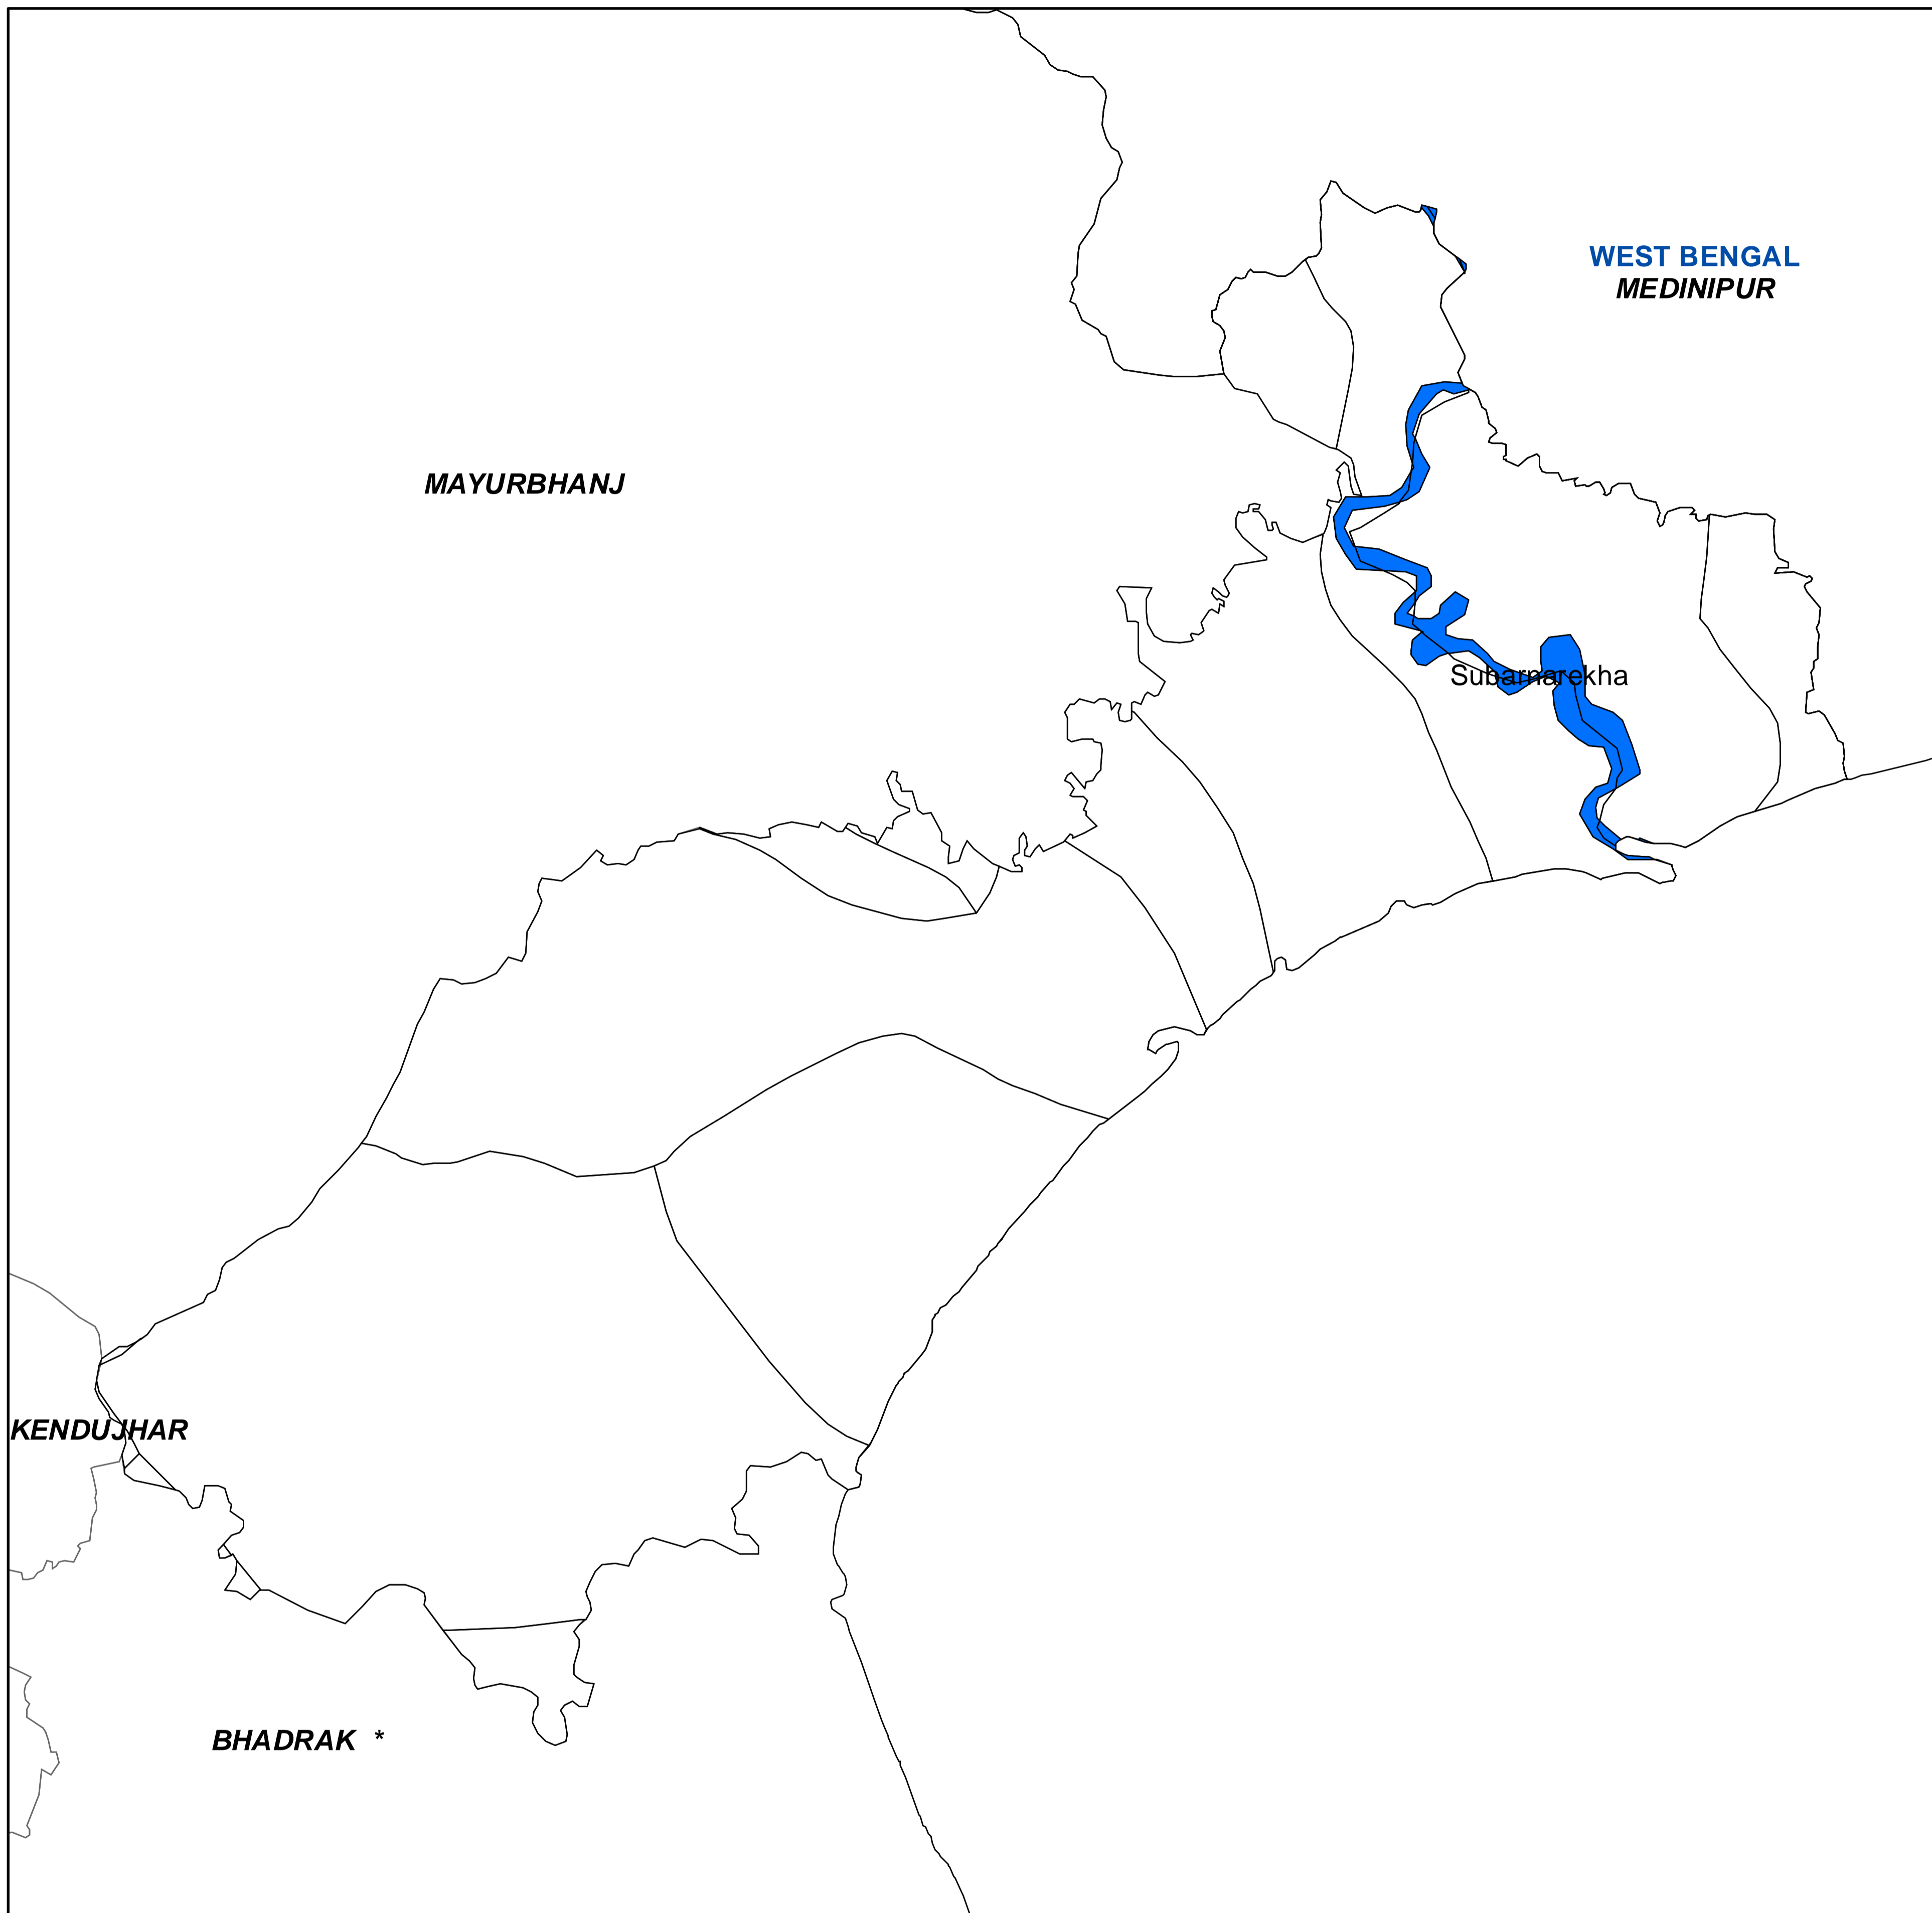

DISTRICT ATLAS - BALESHWAR

Legend

- Region
- Watershed
- State Boundary
- District Boundary
- VILLAGE BOUNDARY

REGION MAP

2

0 3.5 7 14 21 28 35 km

Source : SOI

Maps Composed by NIC