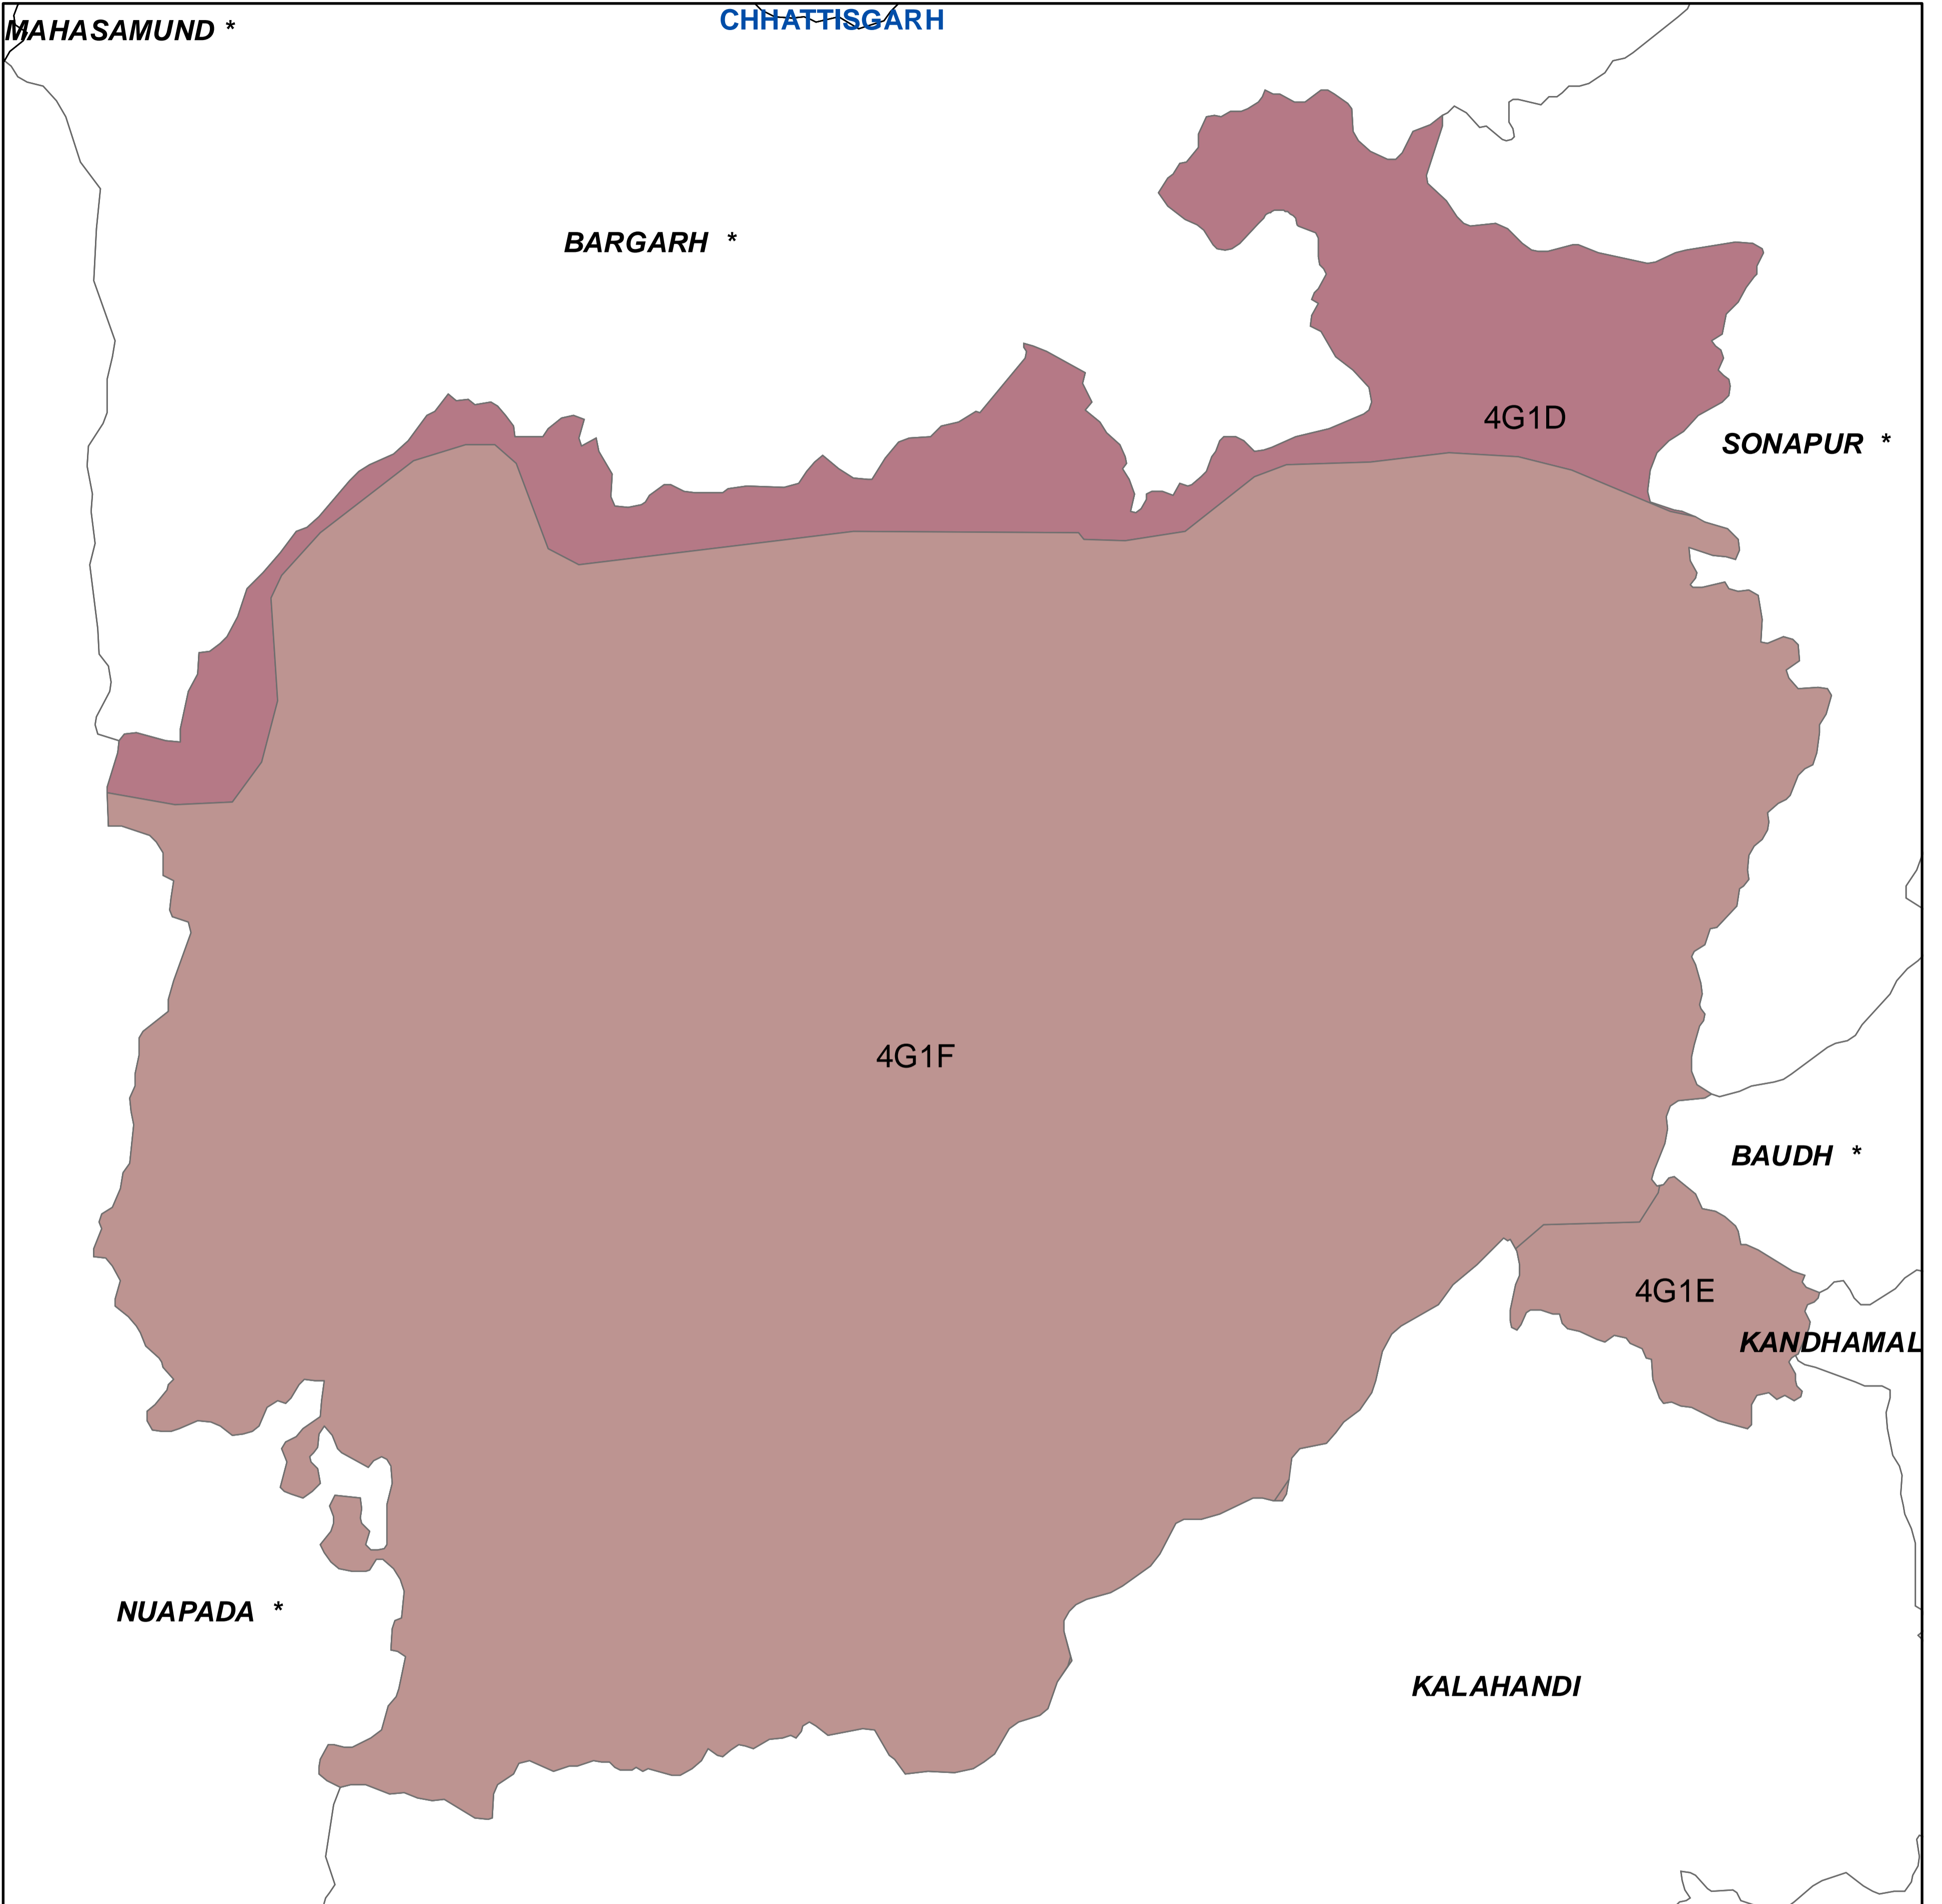

DISTRICT ATLAS - BALANGIR

Legend

- State Boundary
- District Boundary

SUBCATCHMENT MAP

2

0 3.5 7 14 21 28 35 km

Source : SOI

Maps Composed by NIC