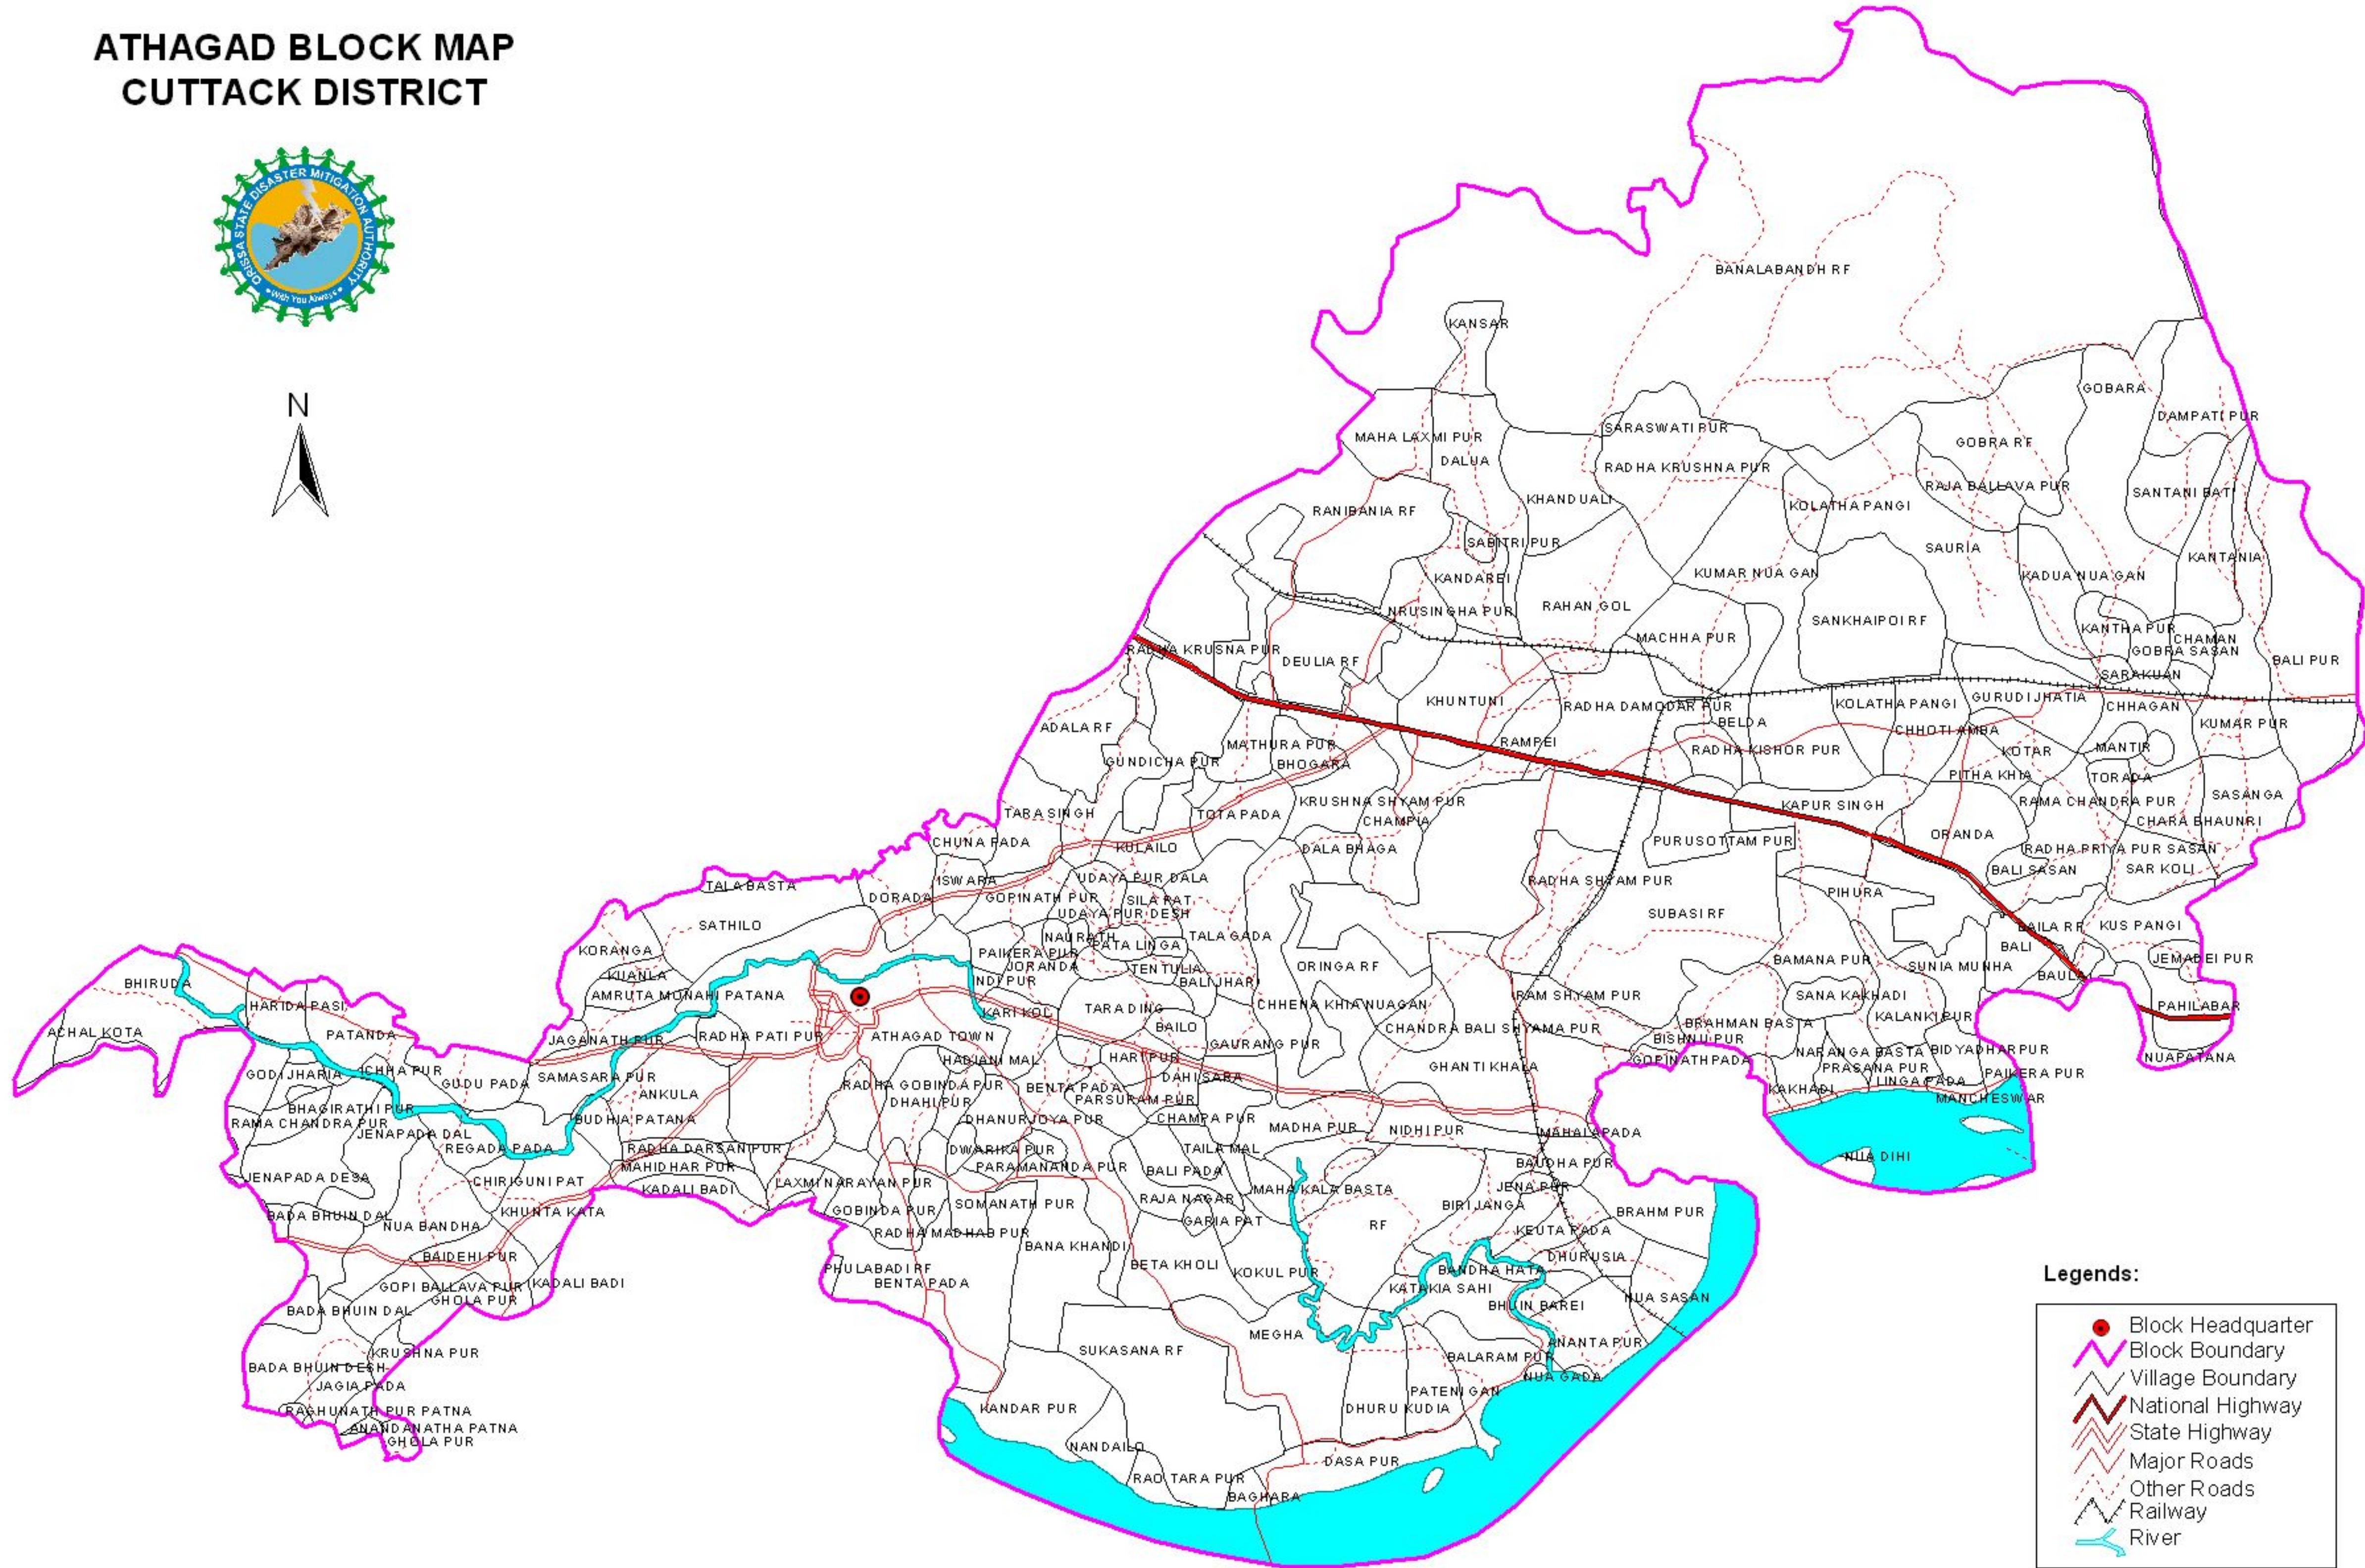

ATHAGAD BLOCK MAP CUTTACK DISTRICT

Legends:

- Block Headquarter
- Block Boundary
- Village Boundary
- National Highway
- State Highway
- Major Roads
- Other Roads
- Railway
- ~ River