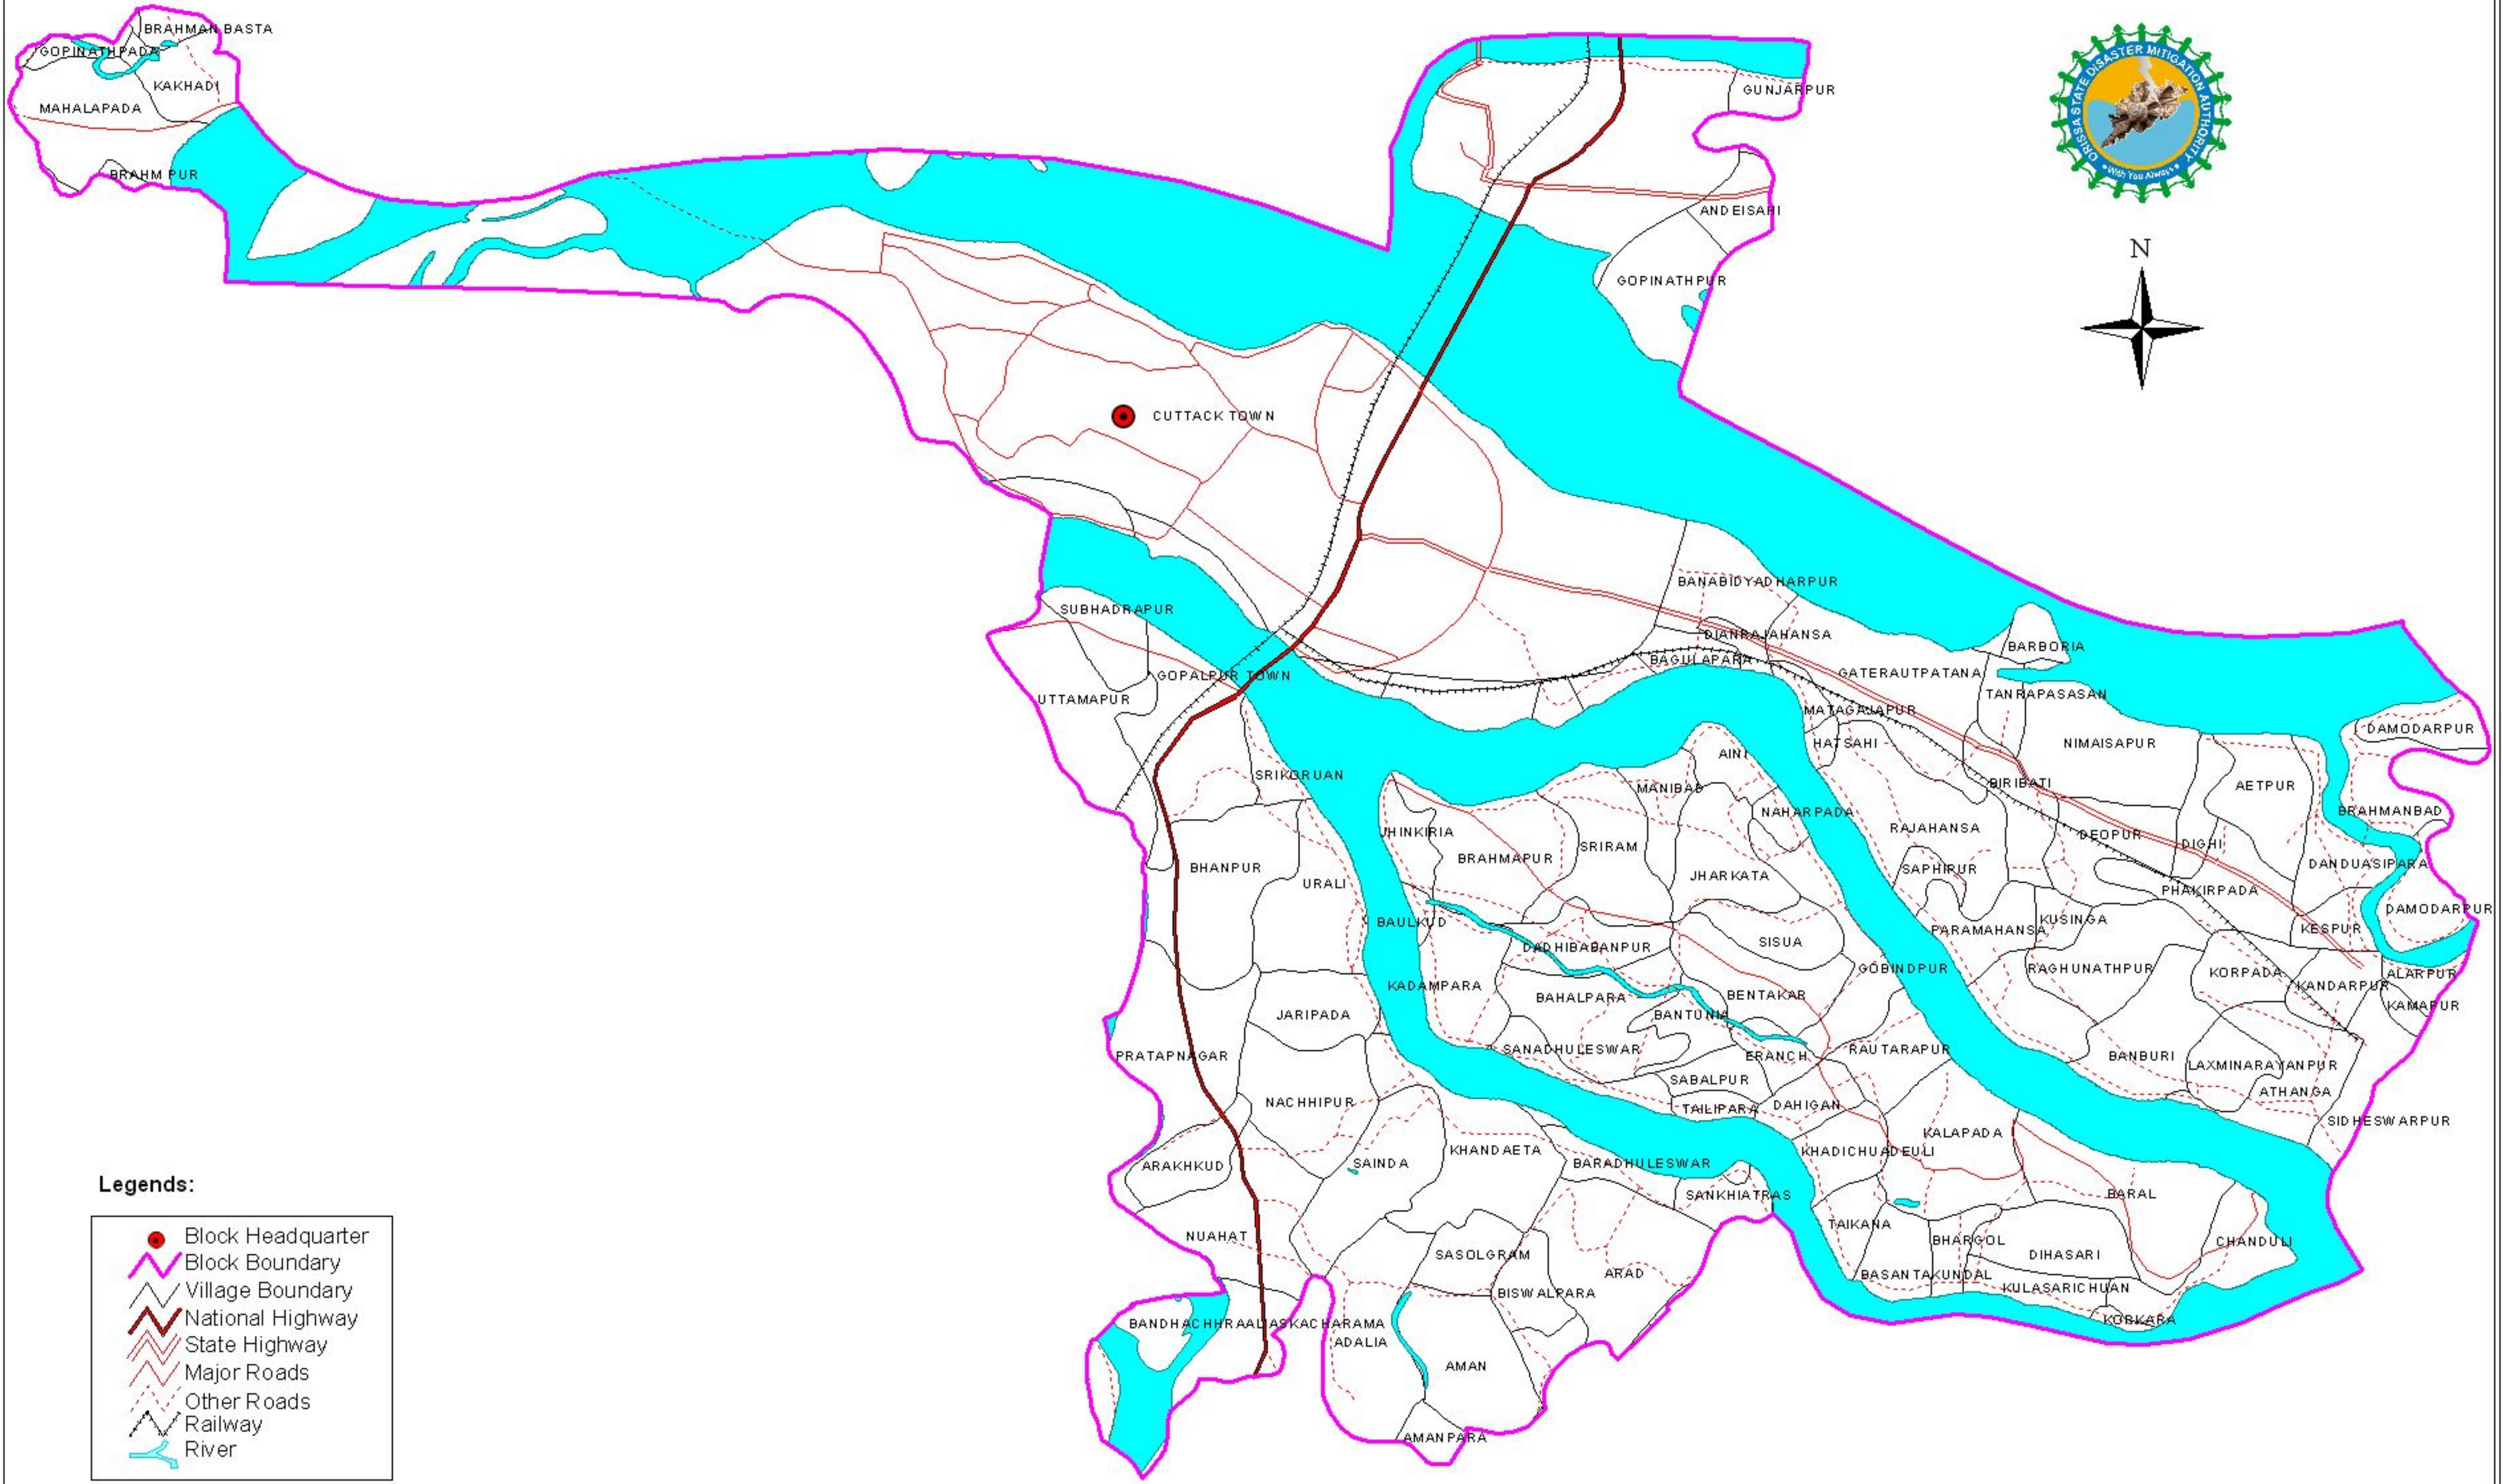

CUTTACK SADAR MAP CUTTACK DISTRICT

Legends:

- Block Headquarter
- Block Boundary
- Village Boundary
- National Highway
- State Highway
- Major Roads
- Other Roads
- Railway
- River