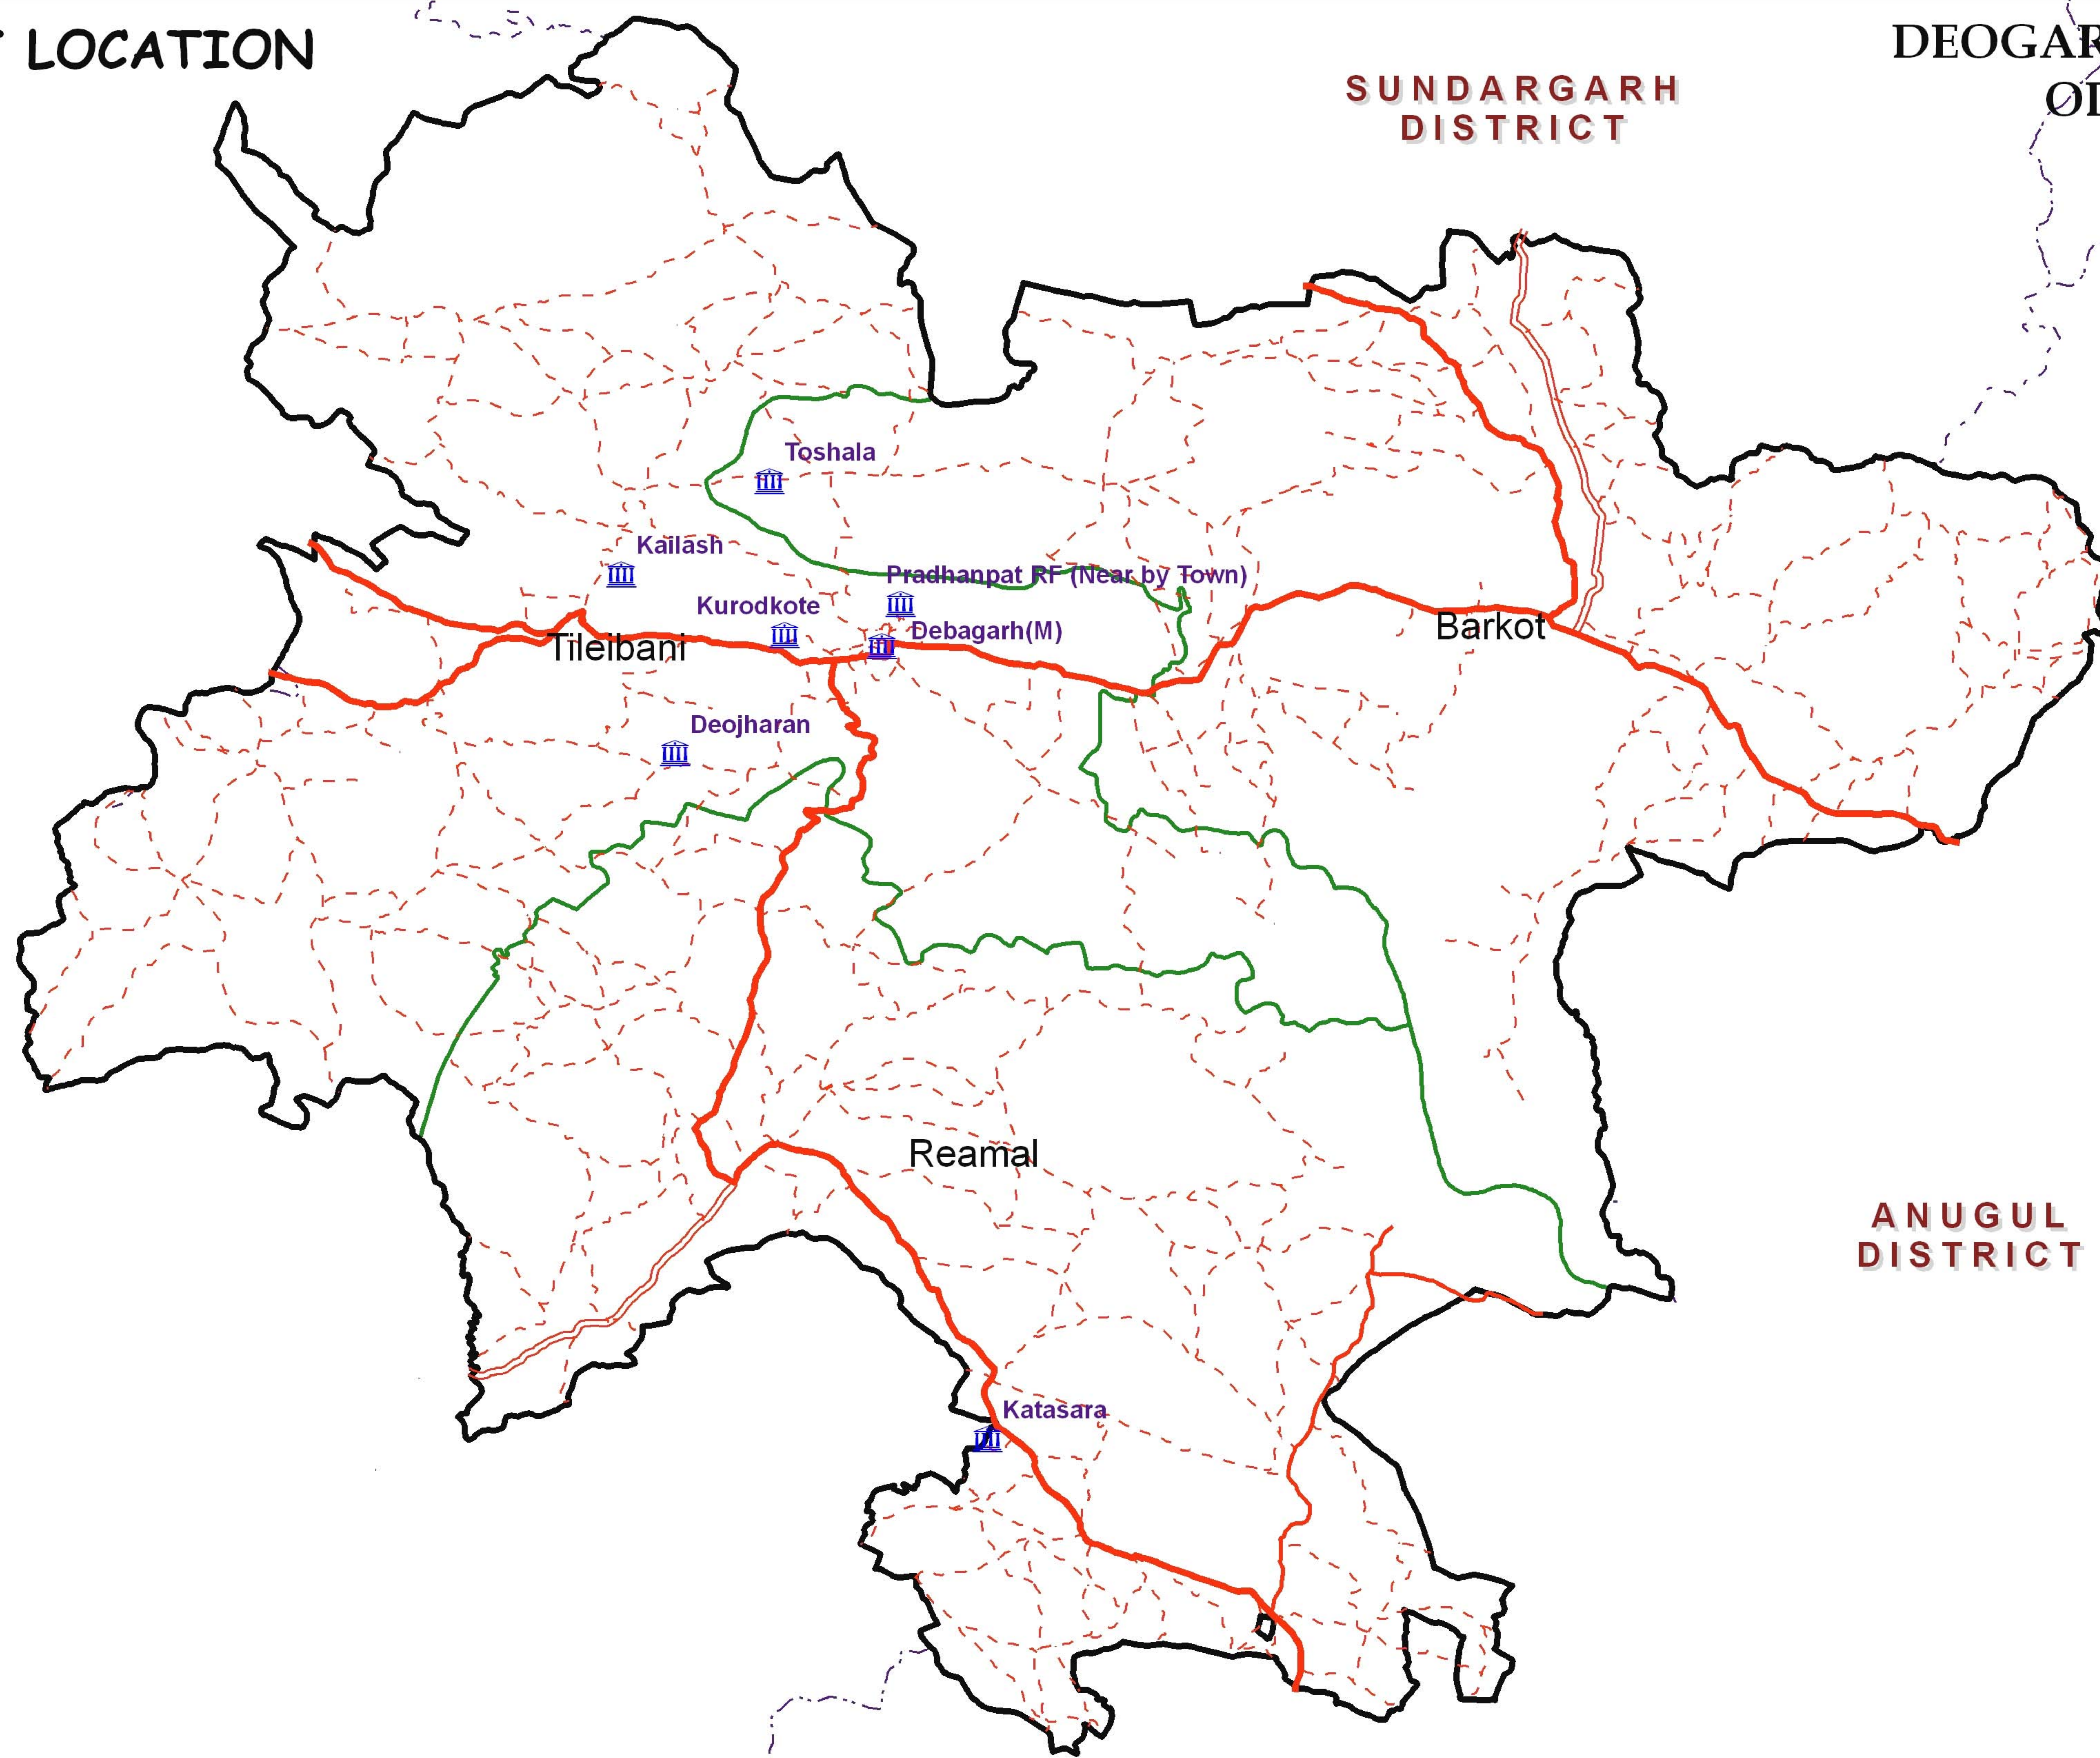

TOURIST LOCATION

DEOGARH DISTRICT
ODISHA

SUNDARGARH DISTRICT

KEONJHAR DISTRICT

SAMBALPUR DISTRICT

ANUGUL DISTRICT

LEGEND	
	Tourist Place
	District Boundary
	Block Boundary
	National Highway
	State Highway
	Major District Road
	Other Road

Map Composed By:
GIS Division,
NIC, Bhubaneswar

SCALE:
10 5 0 10 Kilometers