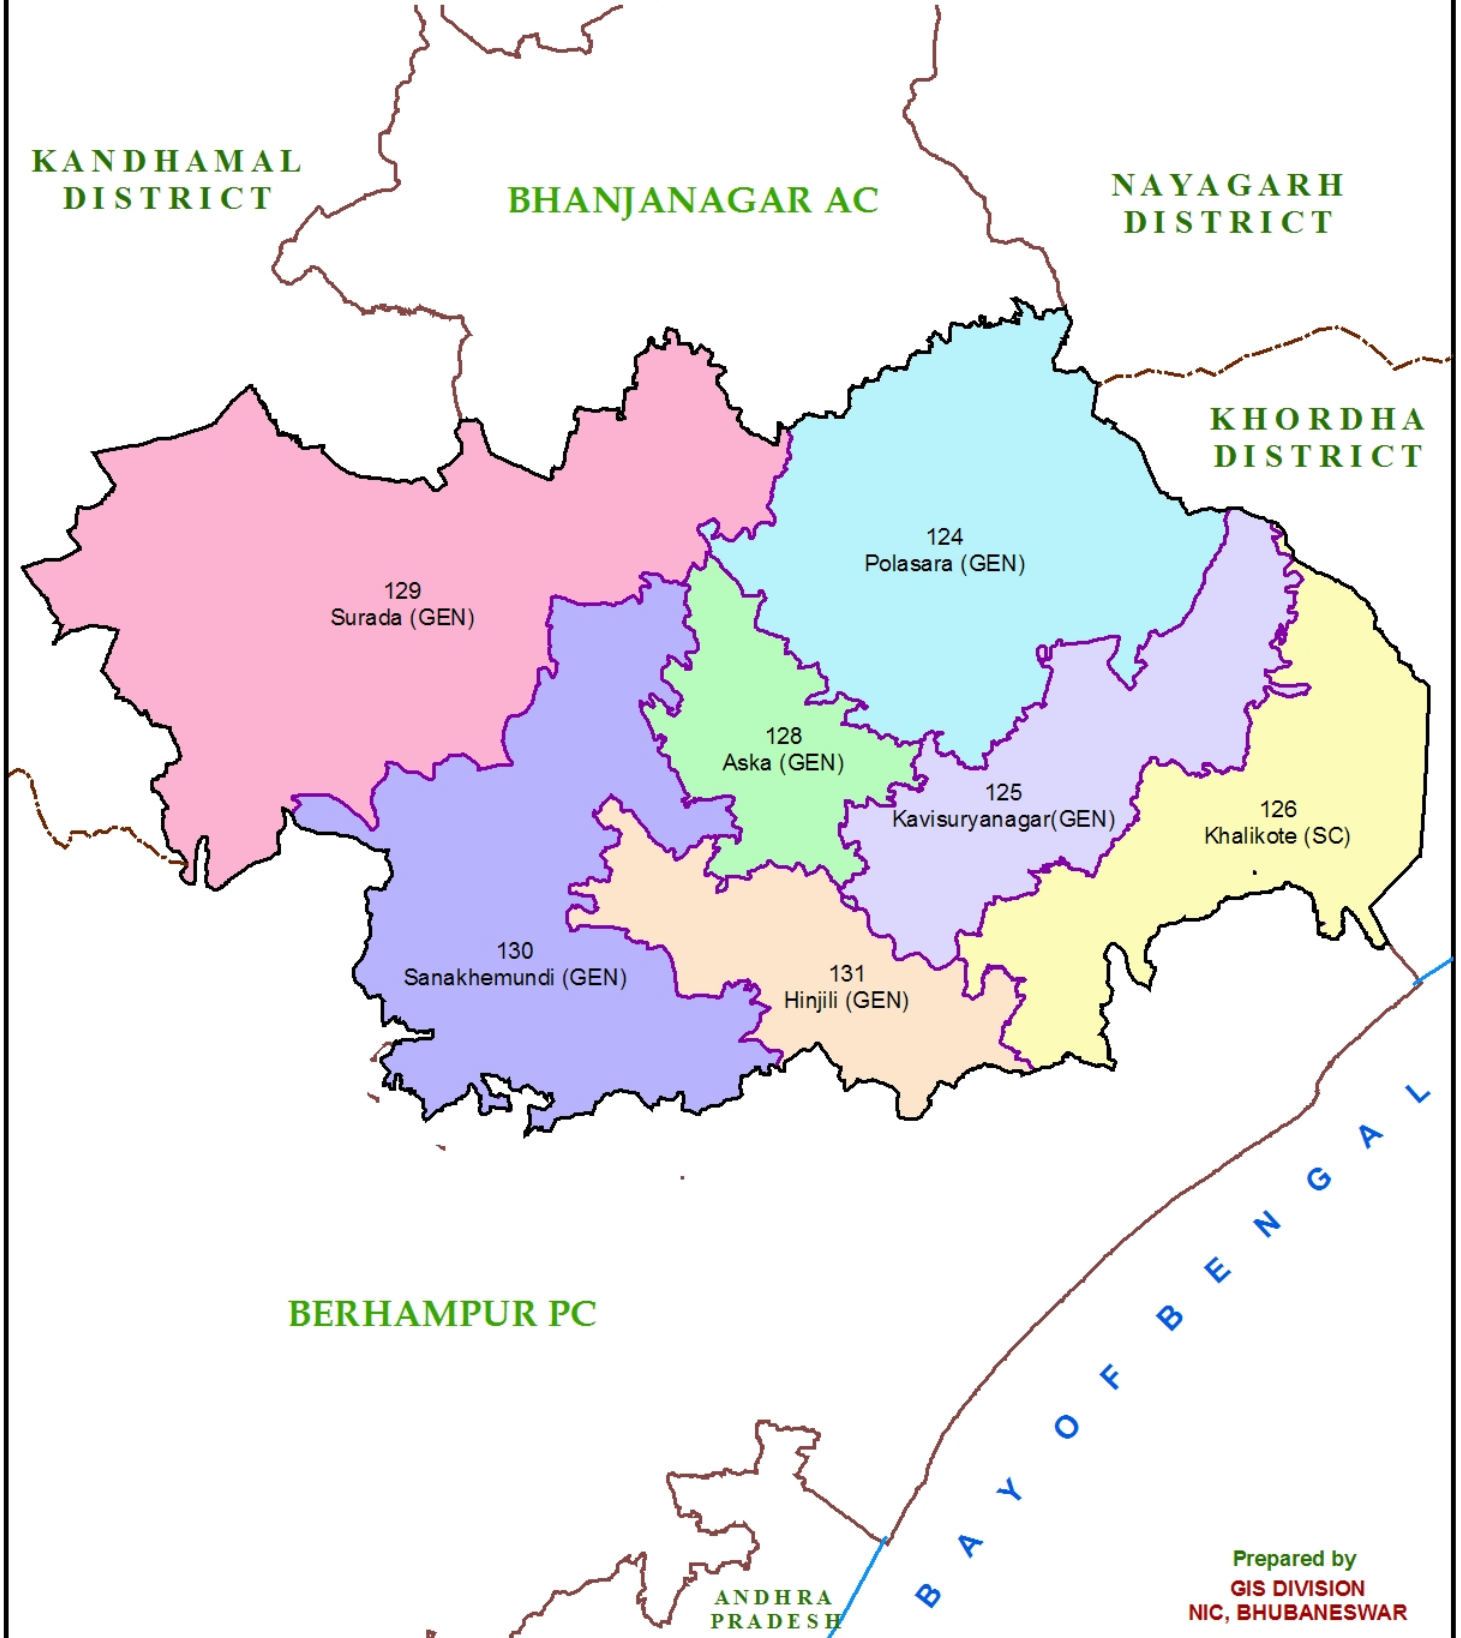

# ASKA PARLIAMENTARY CONSTITUENCY

Prepared by  
GIS DIVISION  
NIC, BHUBANESWAR

<b>INDIA</b>	<b>ORISSA</b>	<b>LEGEND</b>		
<p>ORISSA</p>	<p>GANJAM</p>	<ul style="list-style-type: none"> <li>— District Boundary</li> <li>— Parliamentary Constituency Boundary</li> <li>— Assembly Constituency Boundary</li> <li>133 Assembly Constituency No.</li> <li>Berhampur Assembly Constituency Name</li> </ul>	<p><b>SCALE :</b></p> <p>0 2 4 8 12 16 Kilometers</p>	