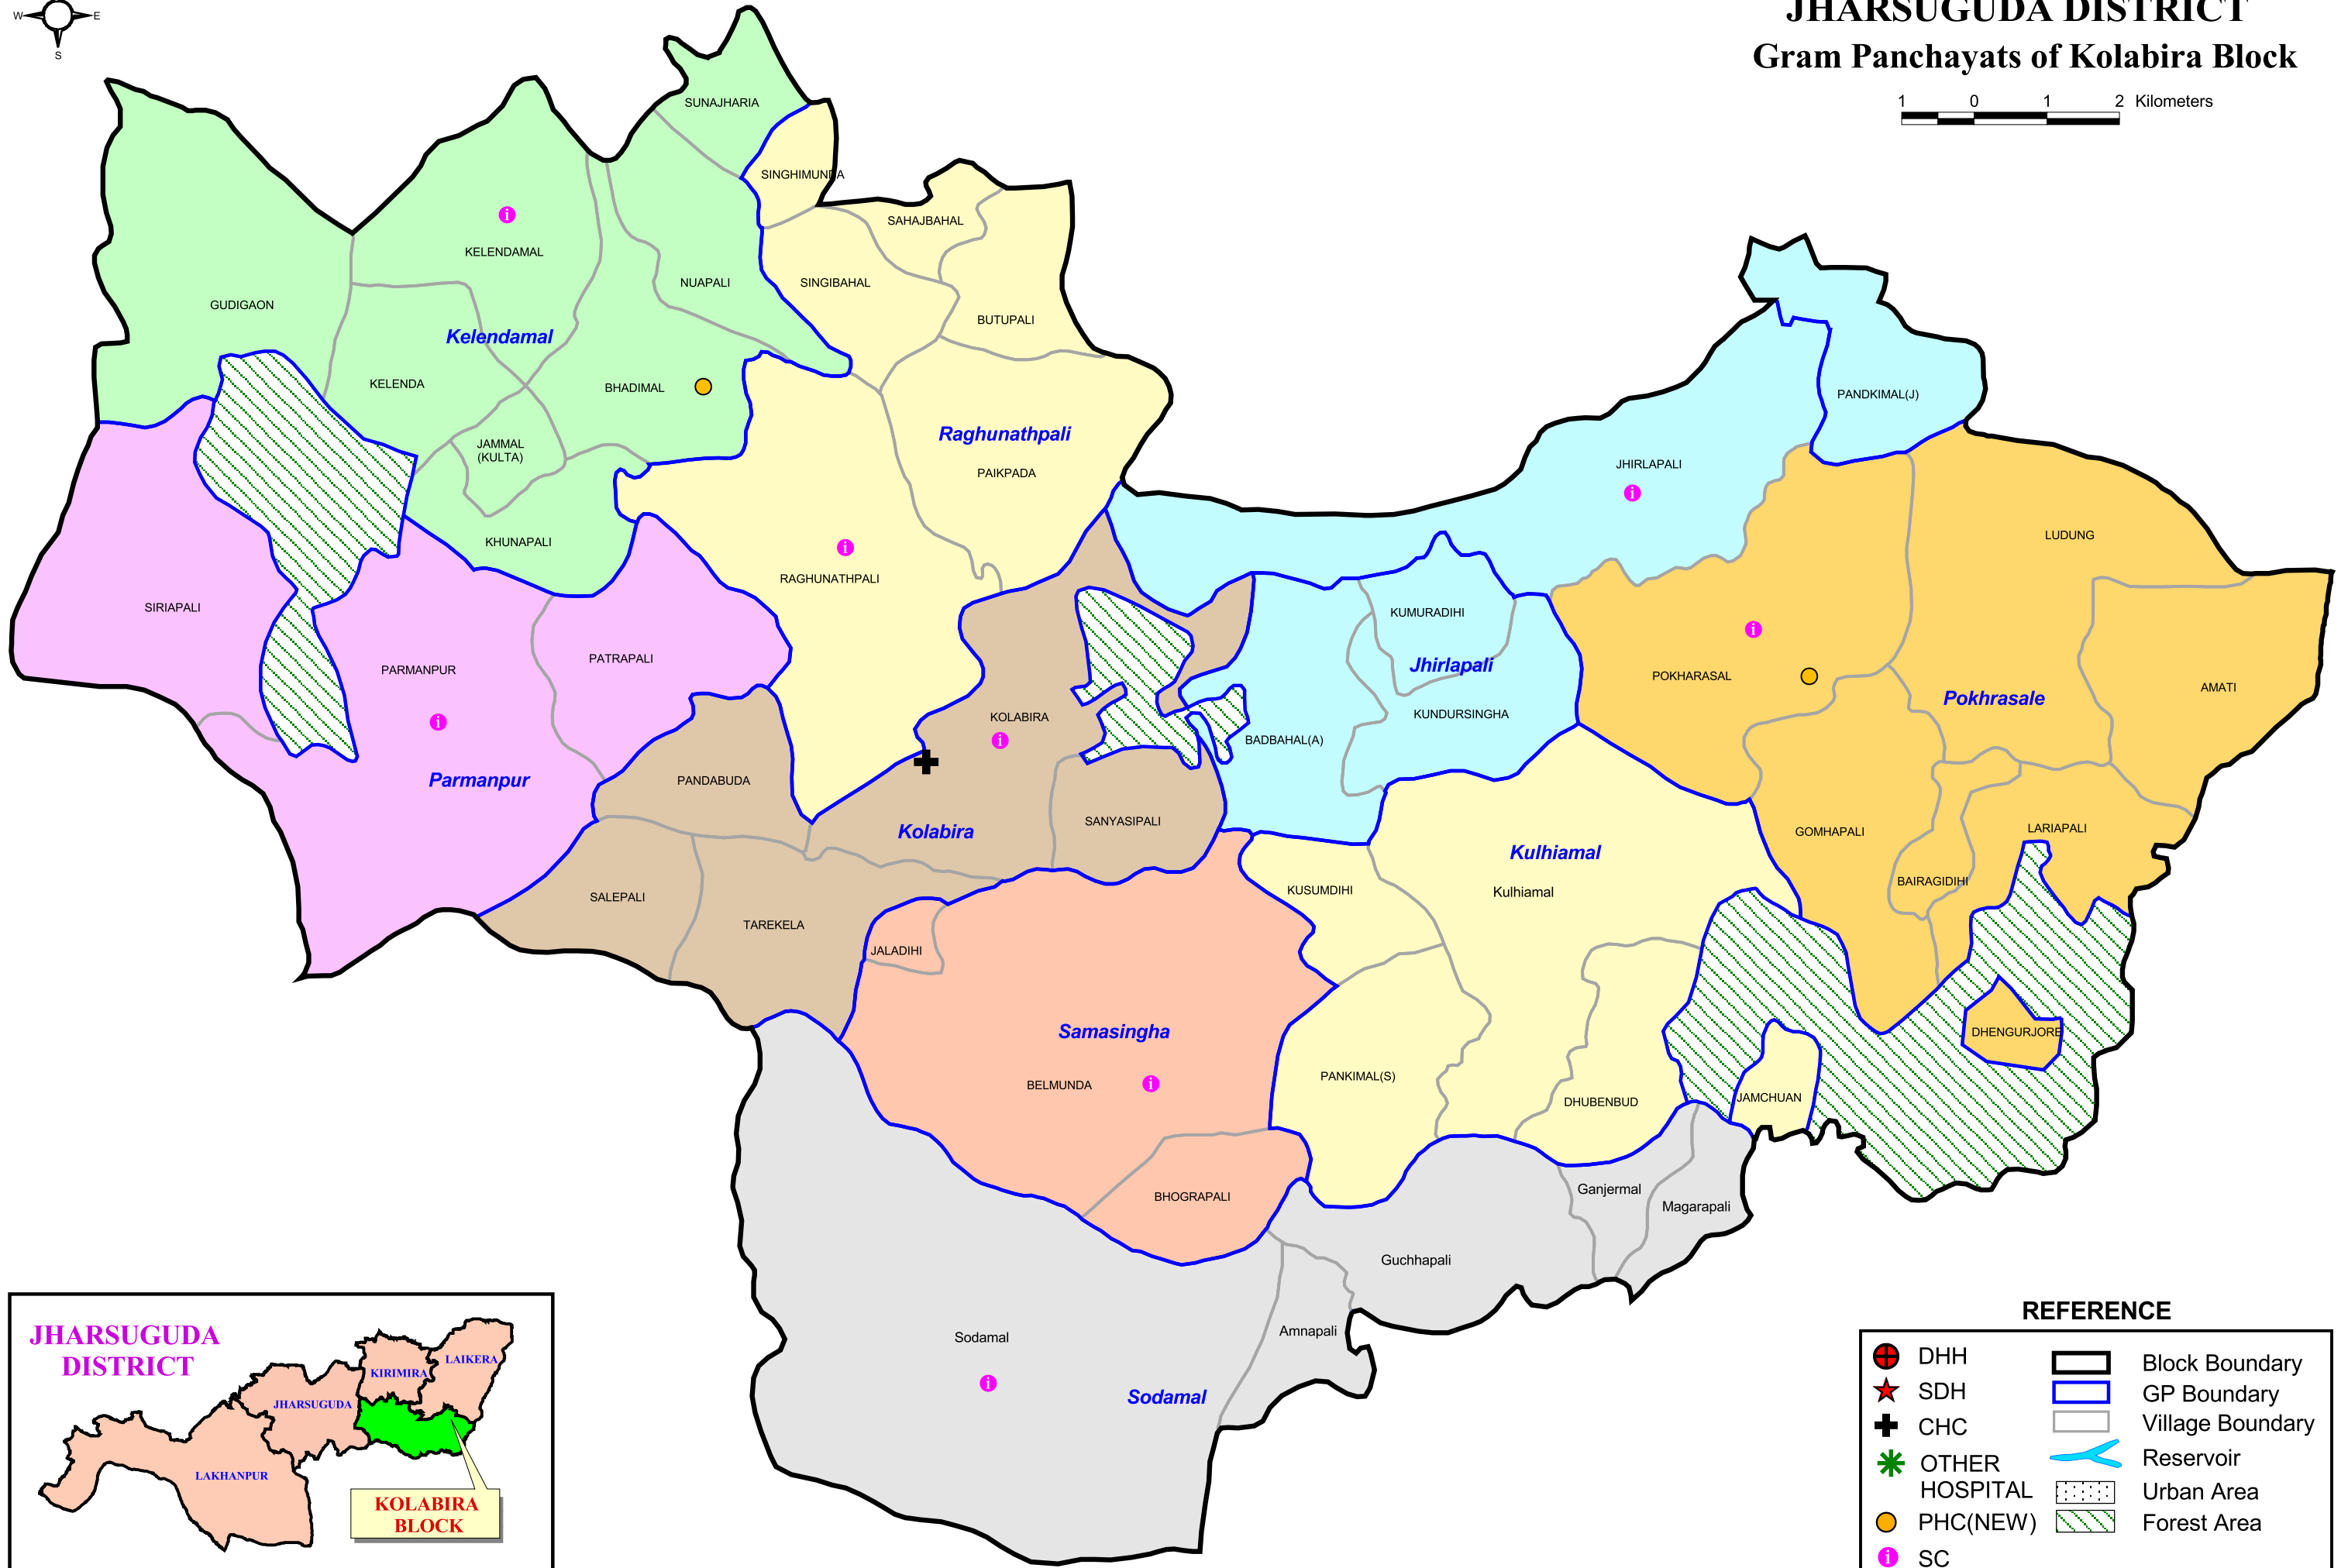

JHARSUGUDA DISTRICT

Gram Panchayats of Kolabira Block

1 0 1 2 Kilometers

REFERENCE

DHH	Block Boundary
SDH	GP Boundary
CHC	Village Boundary
OTHER HOSPITAL	Reservoir
PHC(NEW)	Urban Area
SC	Forest Area