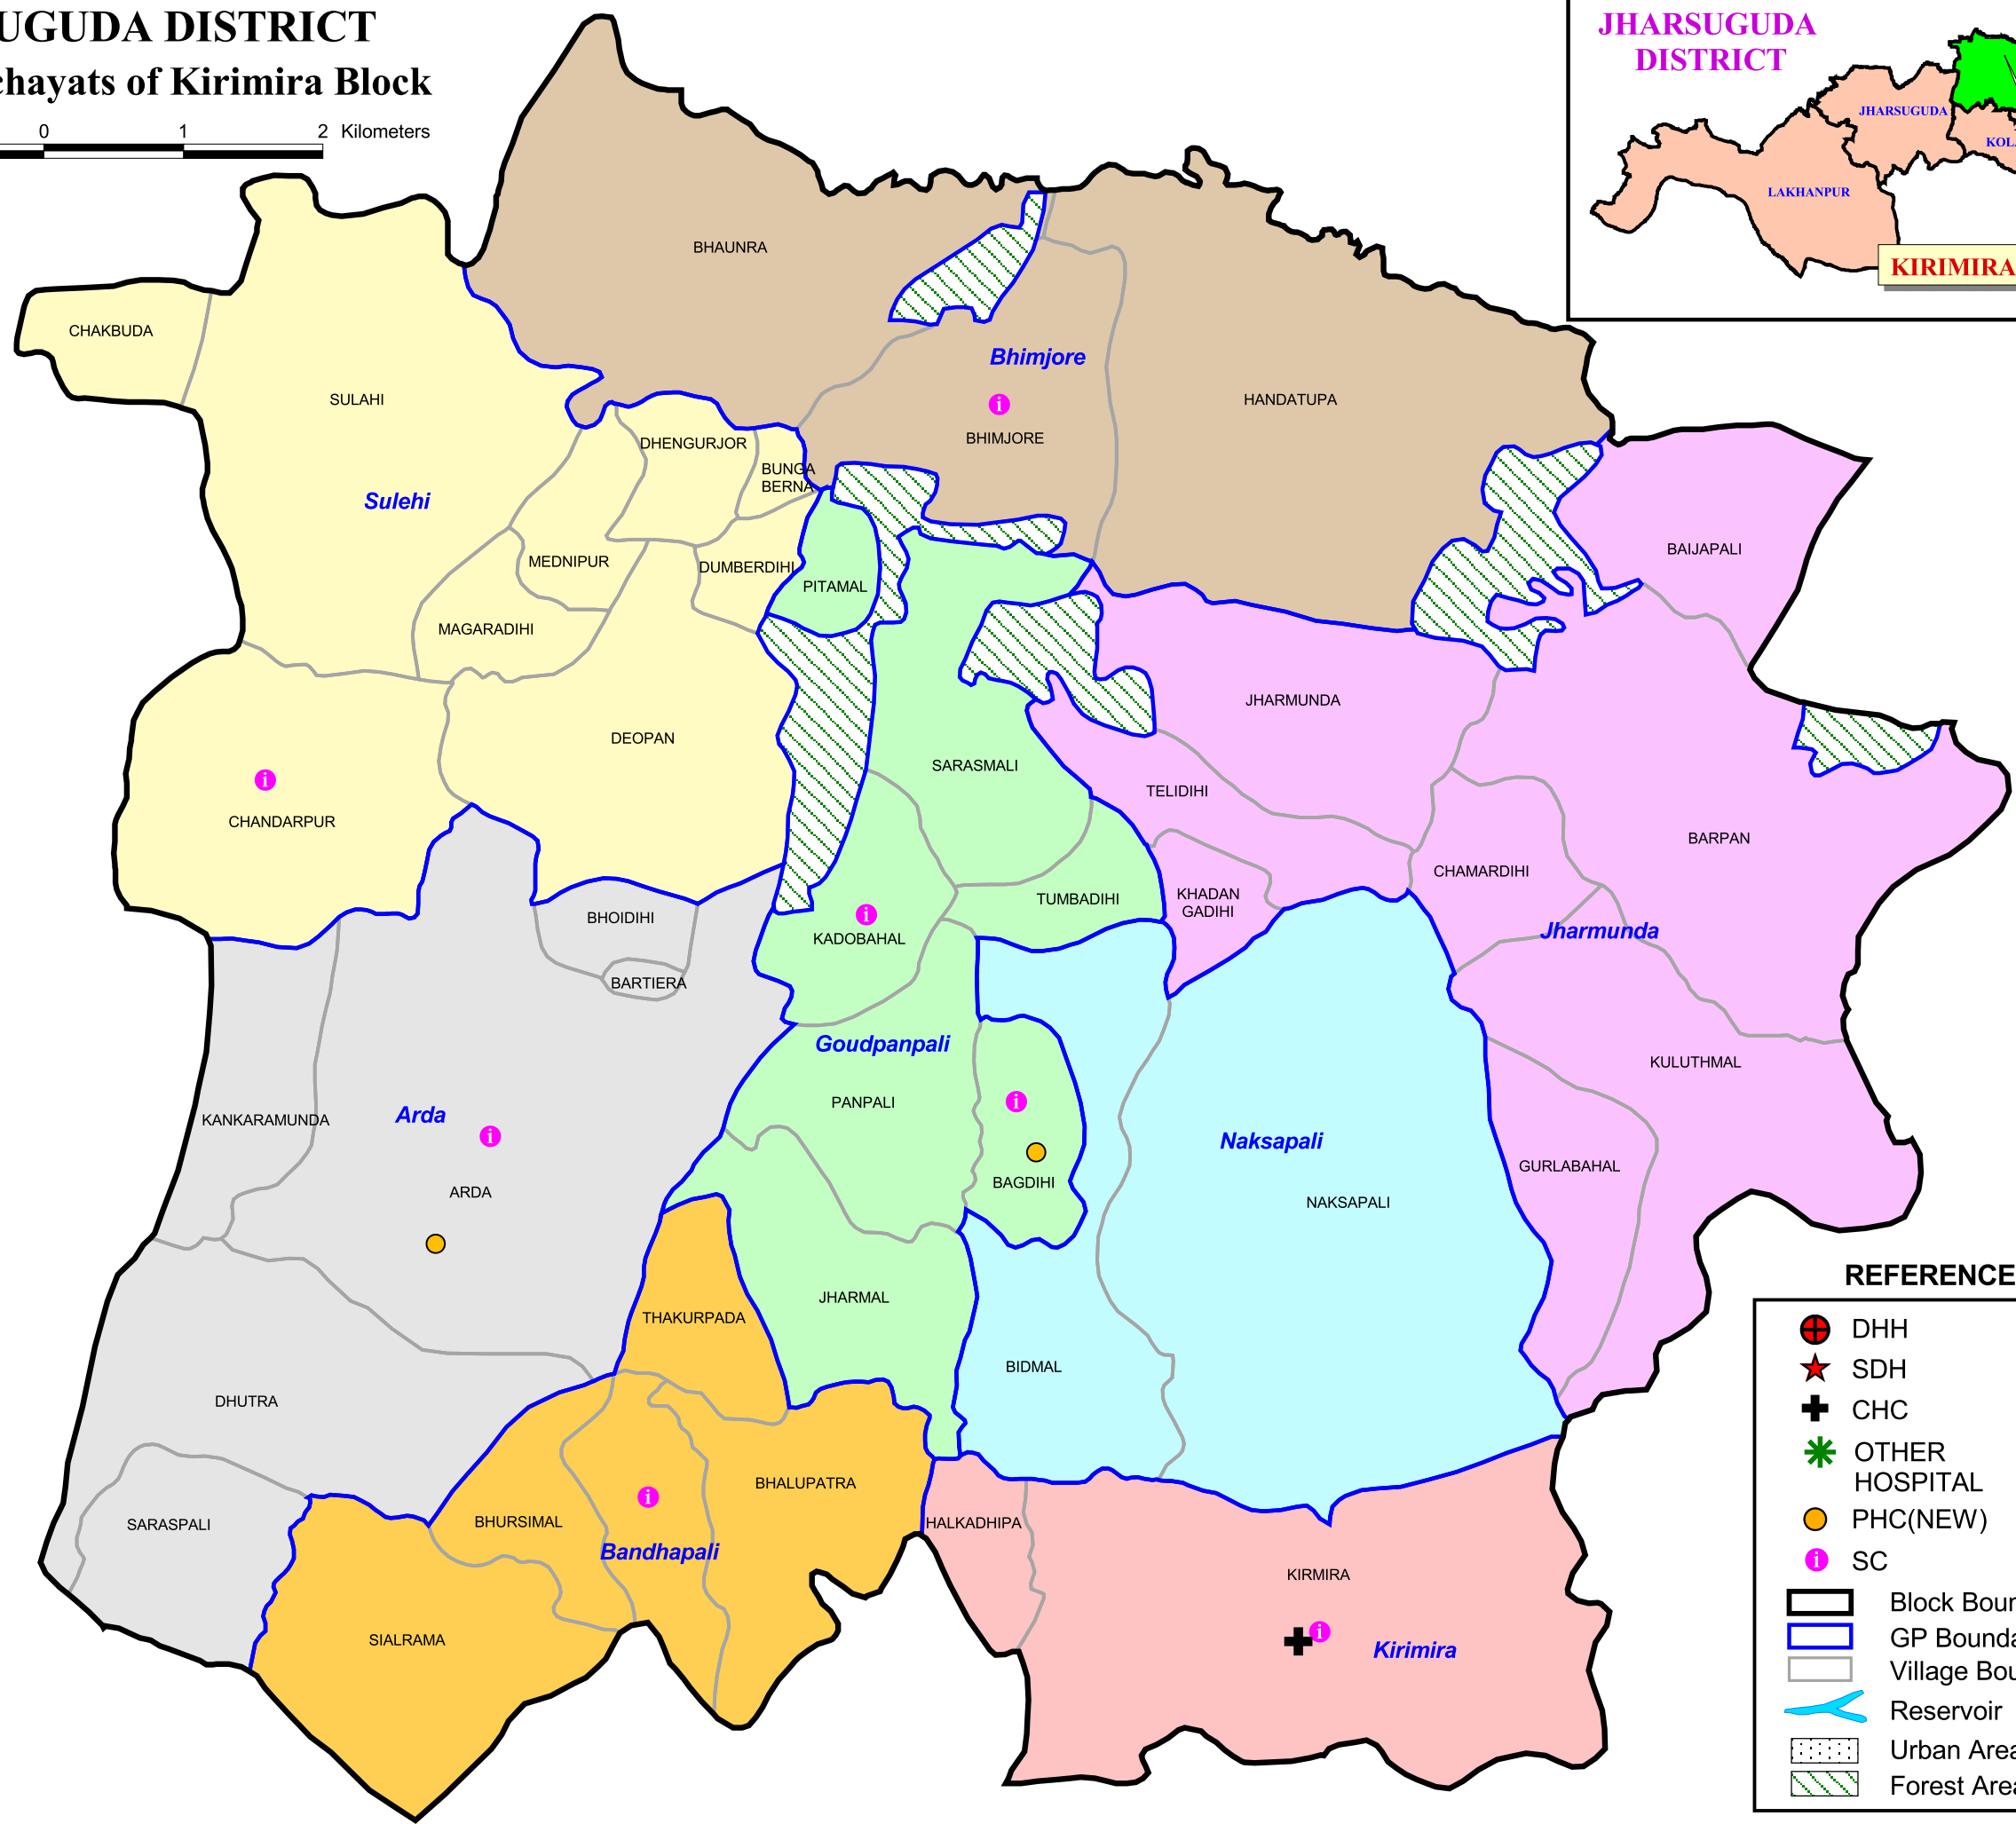

JHARSUGUDA DISTRICT

Gram Panchayats of Kirimira Block

1 0 1 2 Kilometers

REFERENCE

	DHH
	SDH
	CHC
	OTHER HOSPITAL
	PHC(NEW)
	SC
	Block Boundary
	GP Boundary
	Village Boundary
	Reservoir
	Urban Area
	Forest Area