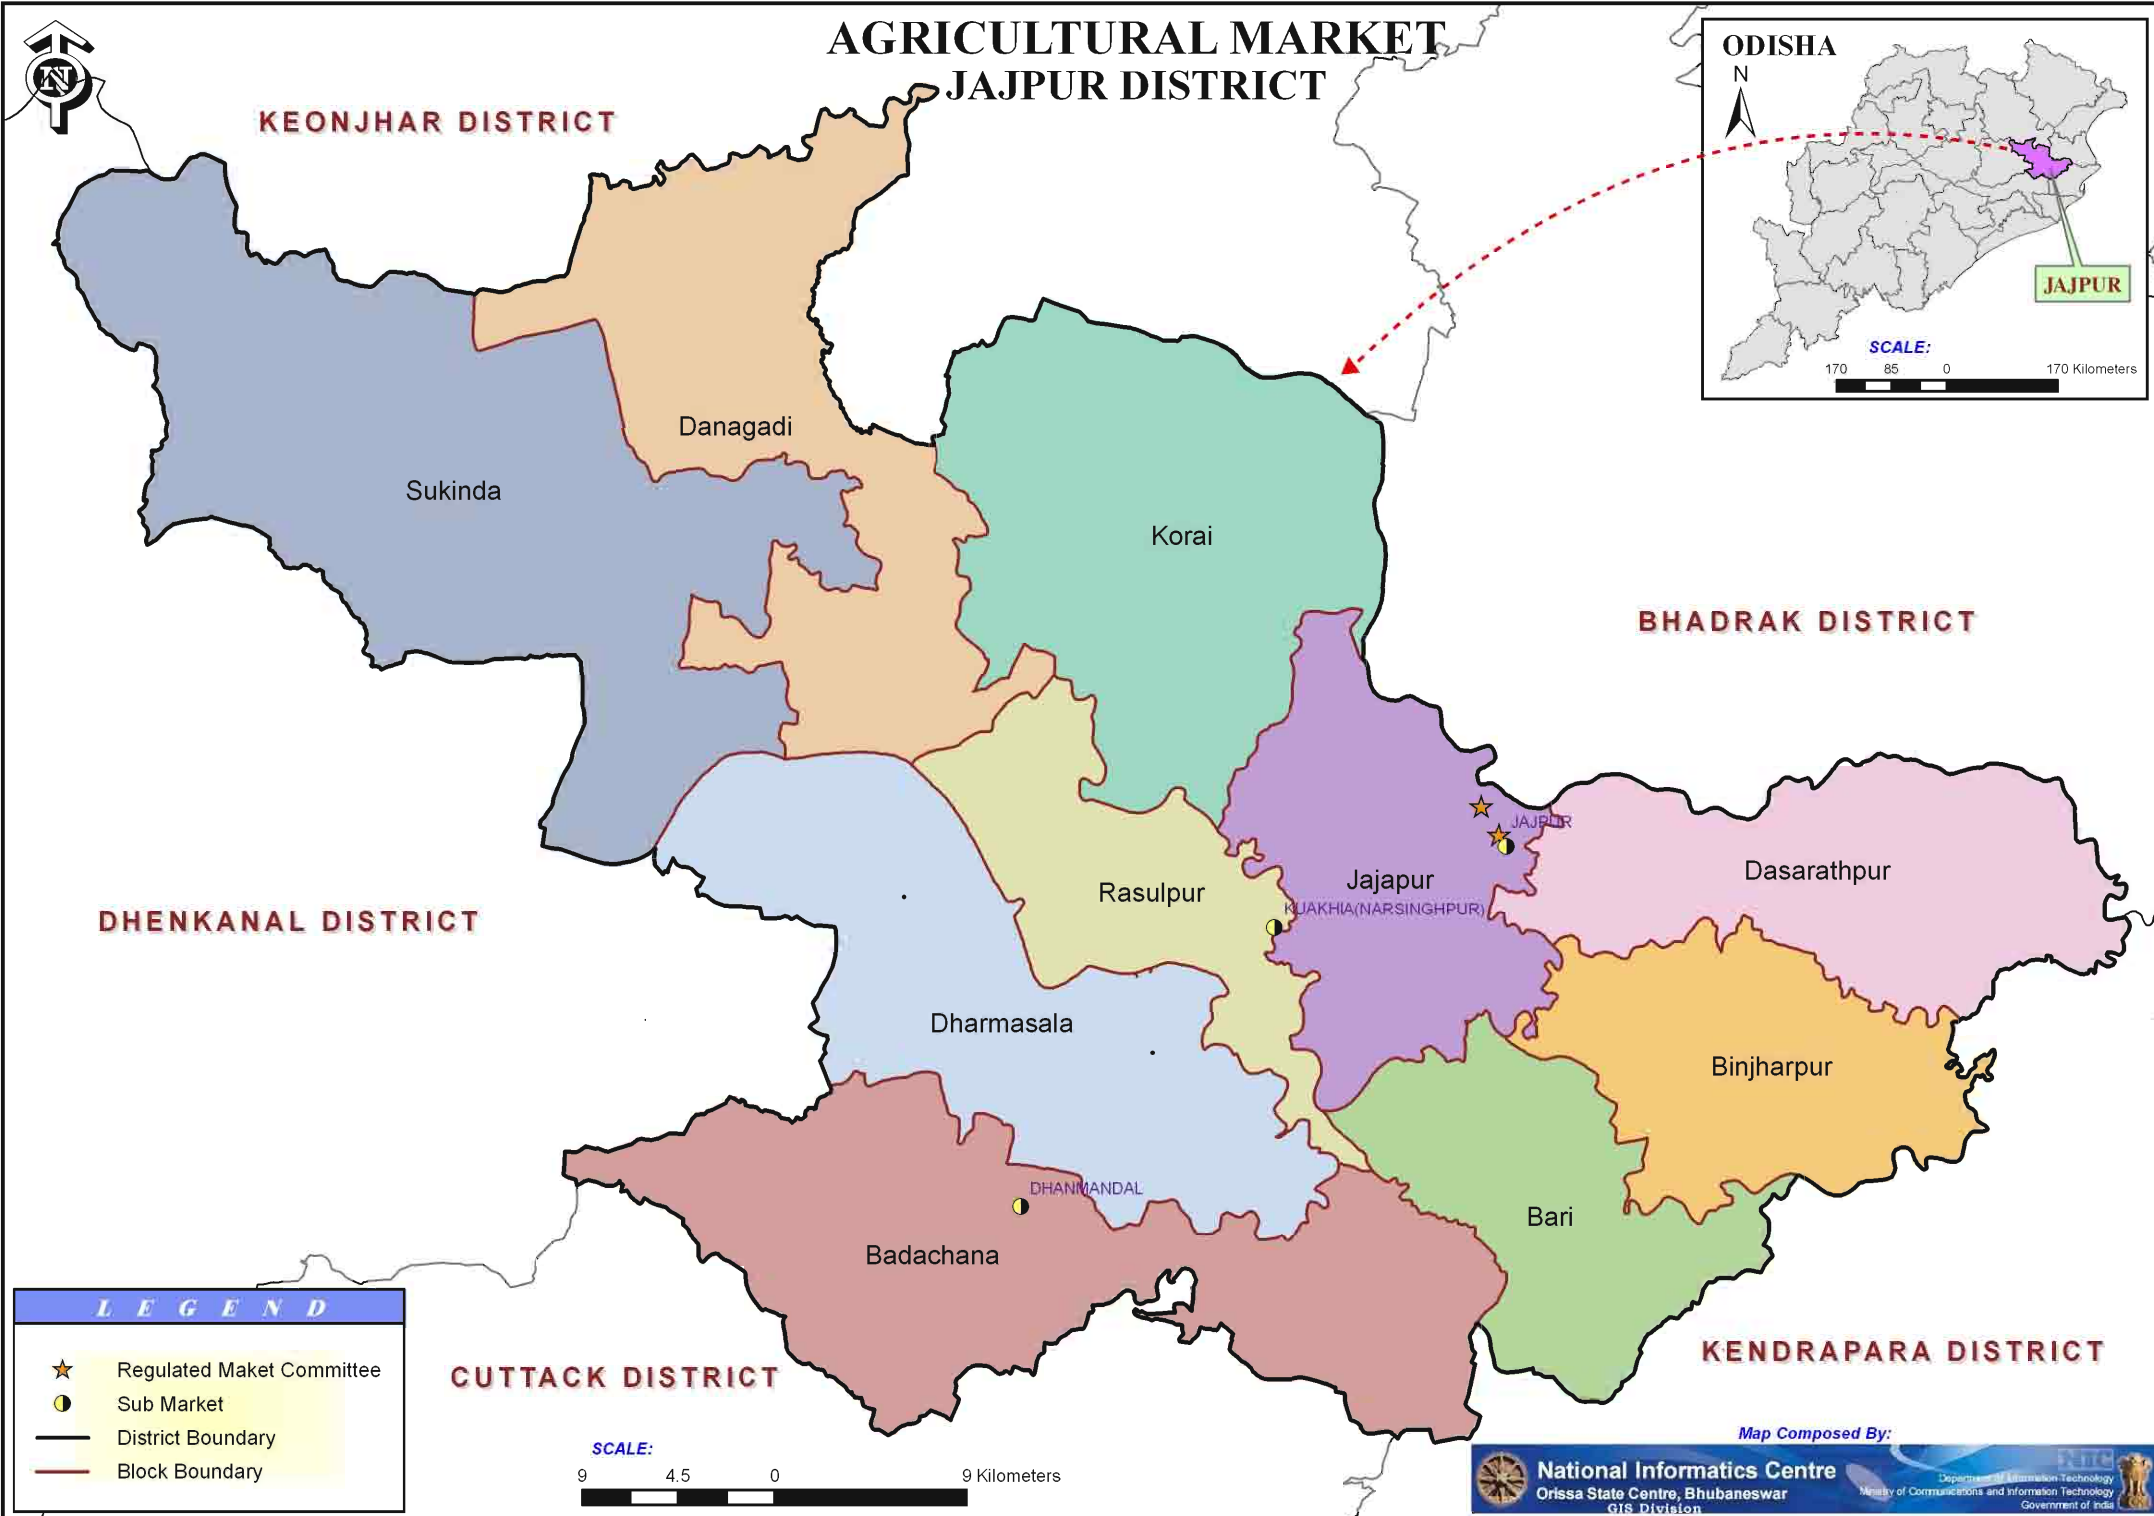

AGRICULTURAL MARKET JAJPUR DISTRICT

KEONJHAR DISTRICT

ODISHA

JAJPUR

SCALE:

170 85 0 170 Kilometers

Danagadi

Sukinda

Korai

BHADRAK DISTRICT

DHENKANAL DISTRICT

Rasulpur

Jajapur

Dasarathpur

Dharmasala

KUAKHIA (NARSINGHPUR)

Binjharpur

DHANMANDAL

Badachana

Bari

KENDRAPARA DISTRICT

CUTTACK DISTRICT

SCALE:

9 4.5 0 9 Kilometers