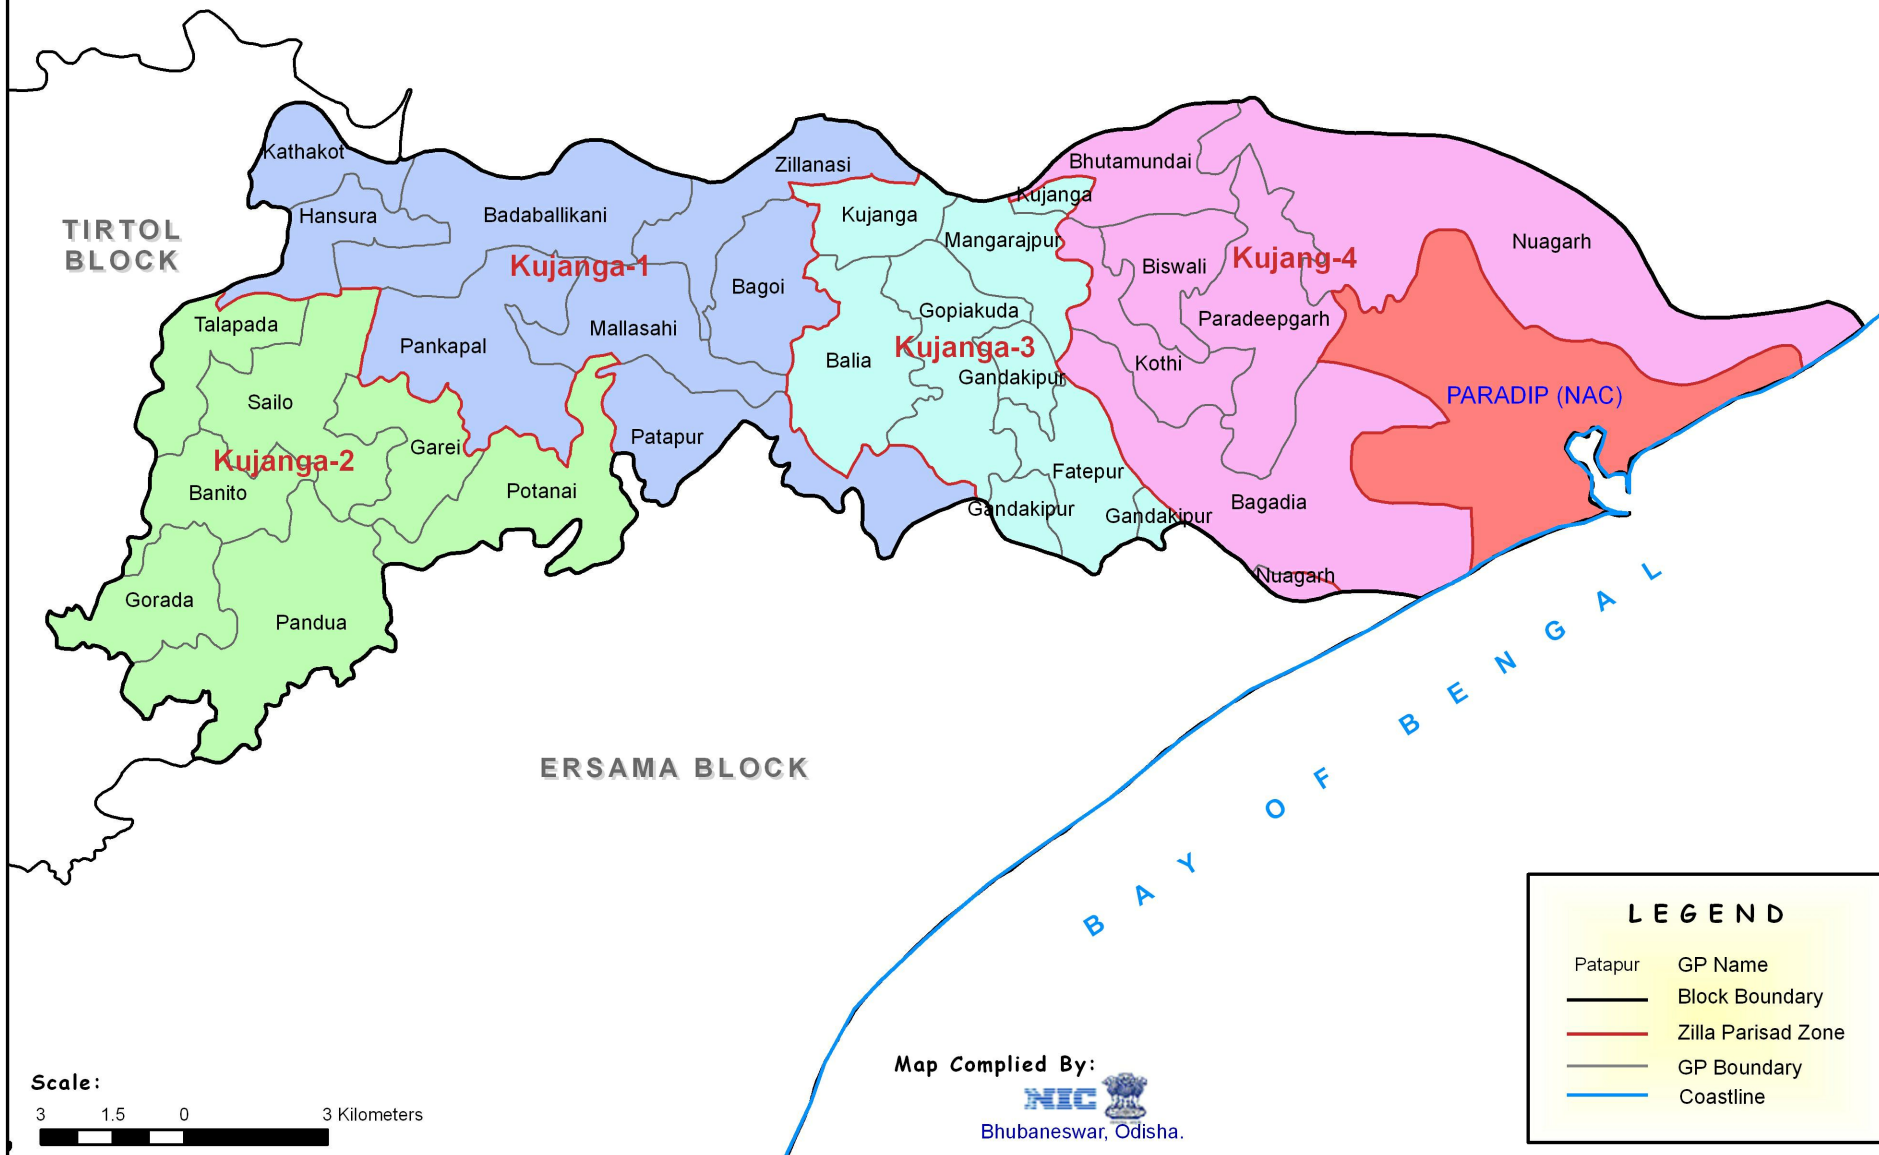

# ZILLA PARISAD ZONE

# KUJANGA BLOCK JAGATSINGHPUR DISTRICT

KENDRAPARA DISTRICT

TIRTOL  
BLOCK

ERSAMA BLOCK

BAY OF BENGAL

Scale:  
3 1.5 0 3 Kilometers

Map Complied By:  
**NIC**  
Bhubaneswar, Odisha.

**LEGEND**

- Patapur GP Name
- Block Boundary
- Zilla Parisad Zone
- GP Boundary
- Coastline