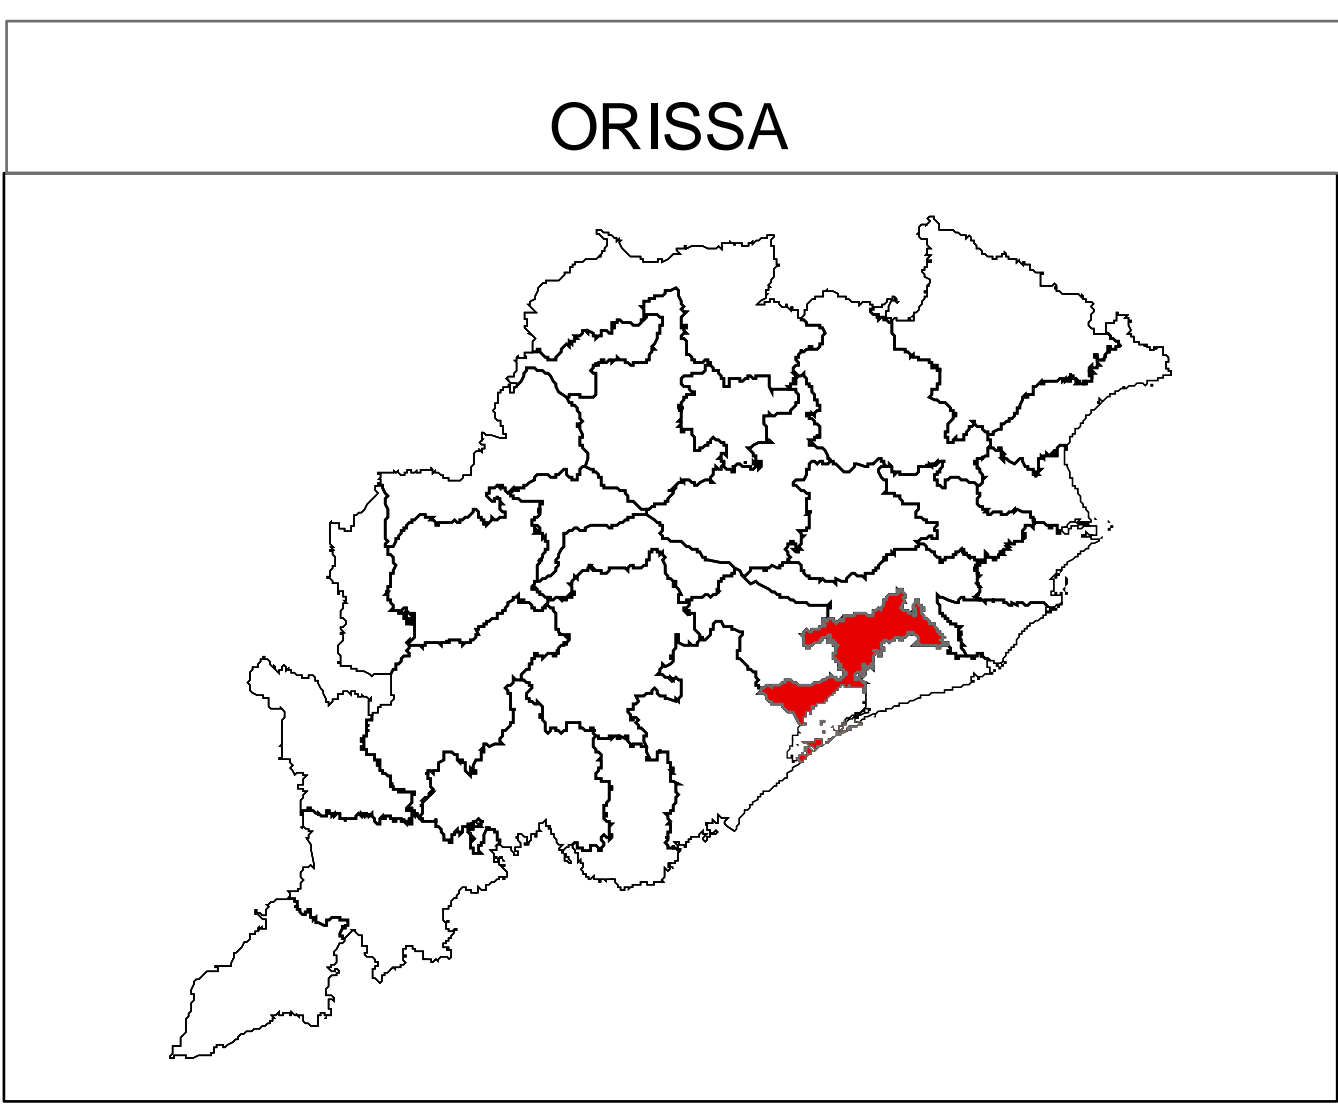

DISTRICT ATLAS - KHORDHA

Legend

- State Boundary
- District Boundary

BASIN MAP

2

0 3.75 7.5 15 22.5 30 37.5 km

Source : SOI

Maps Composed by NIC