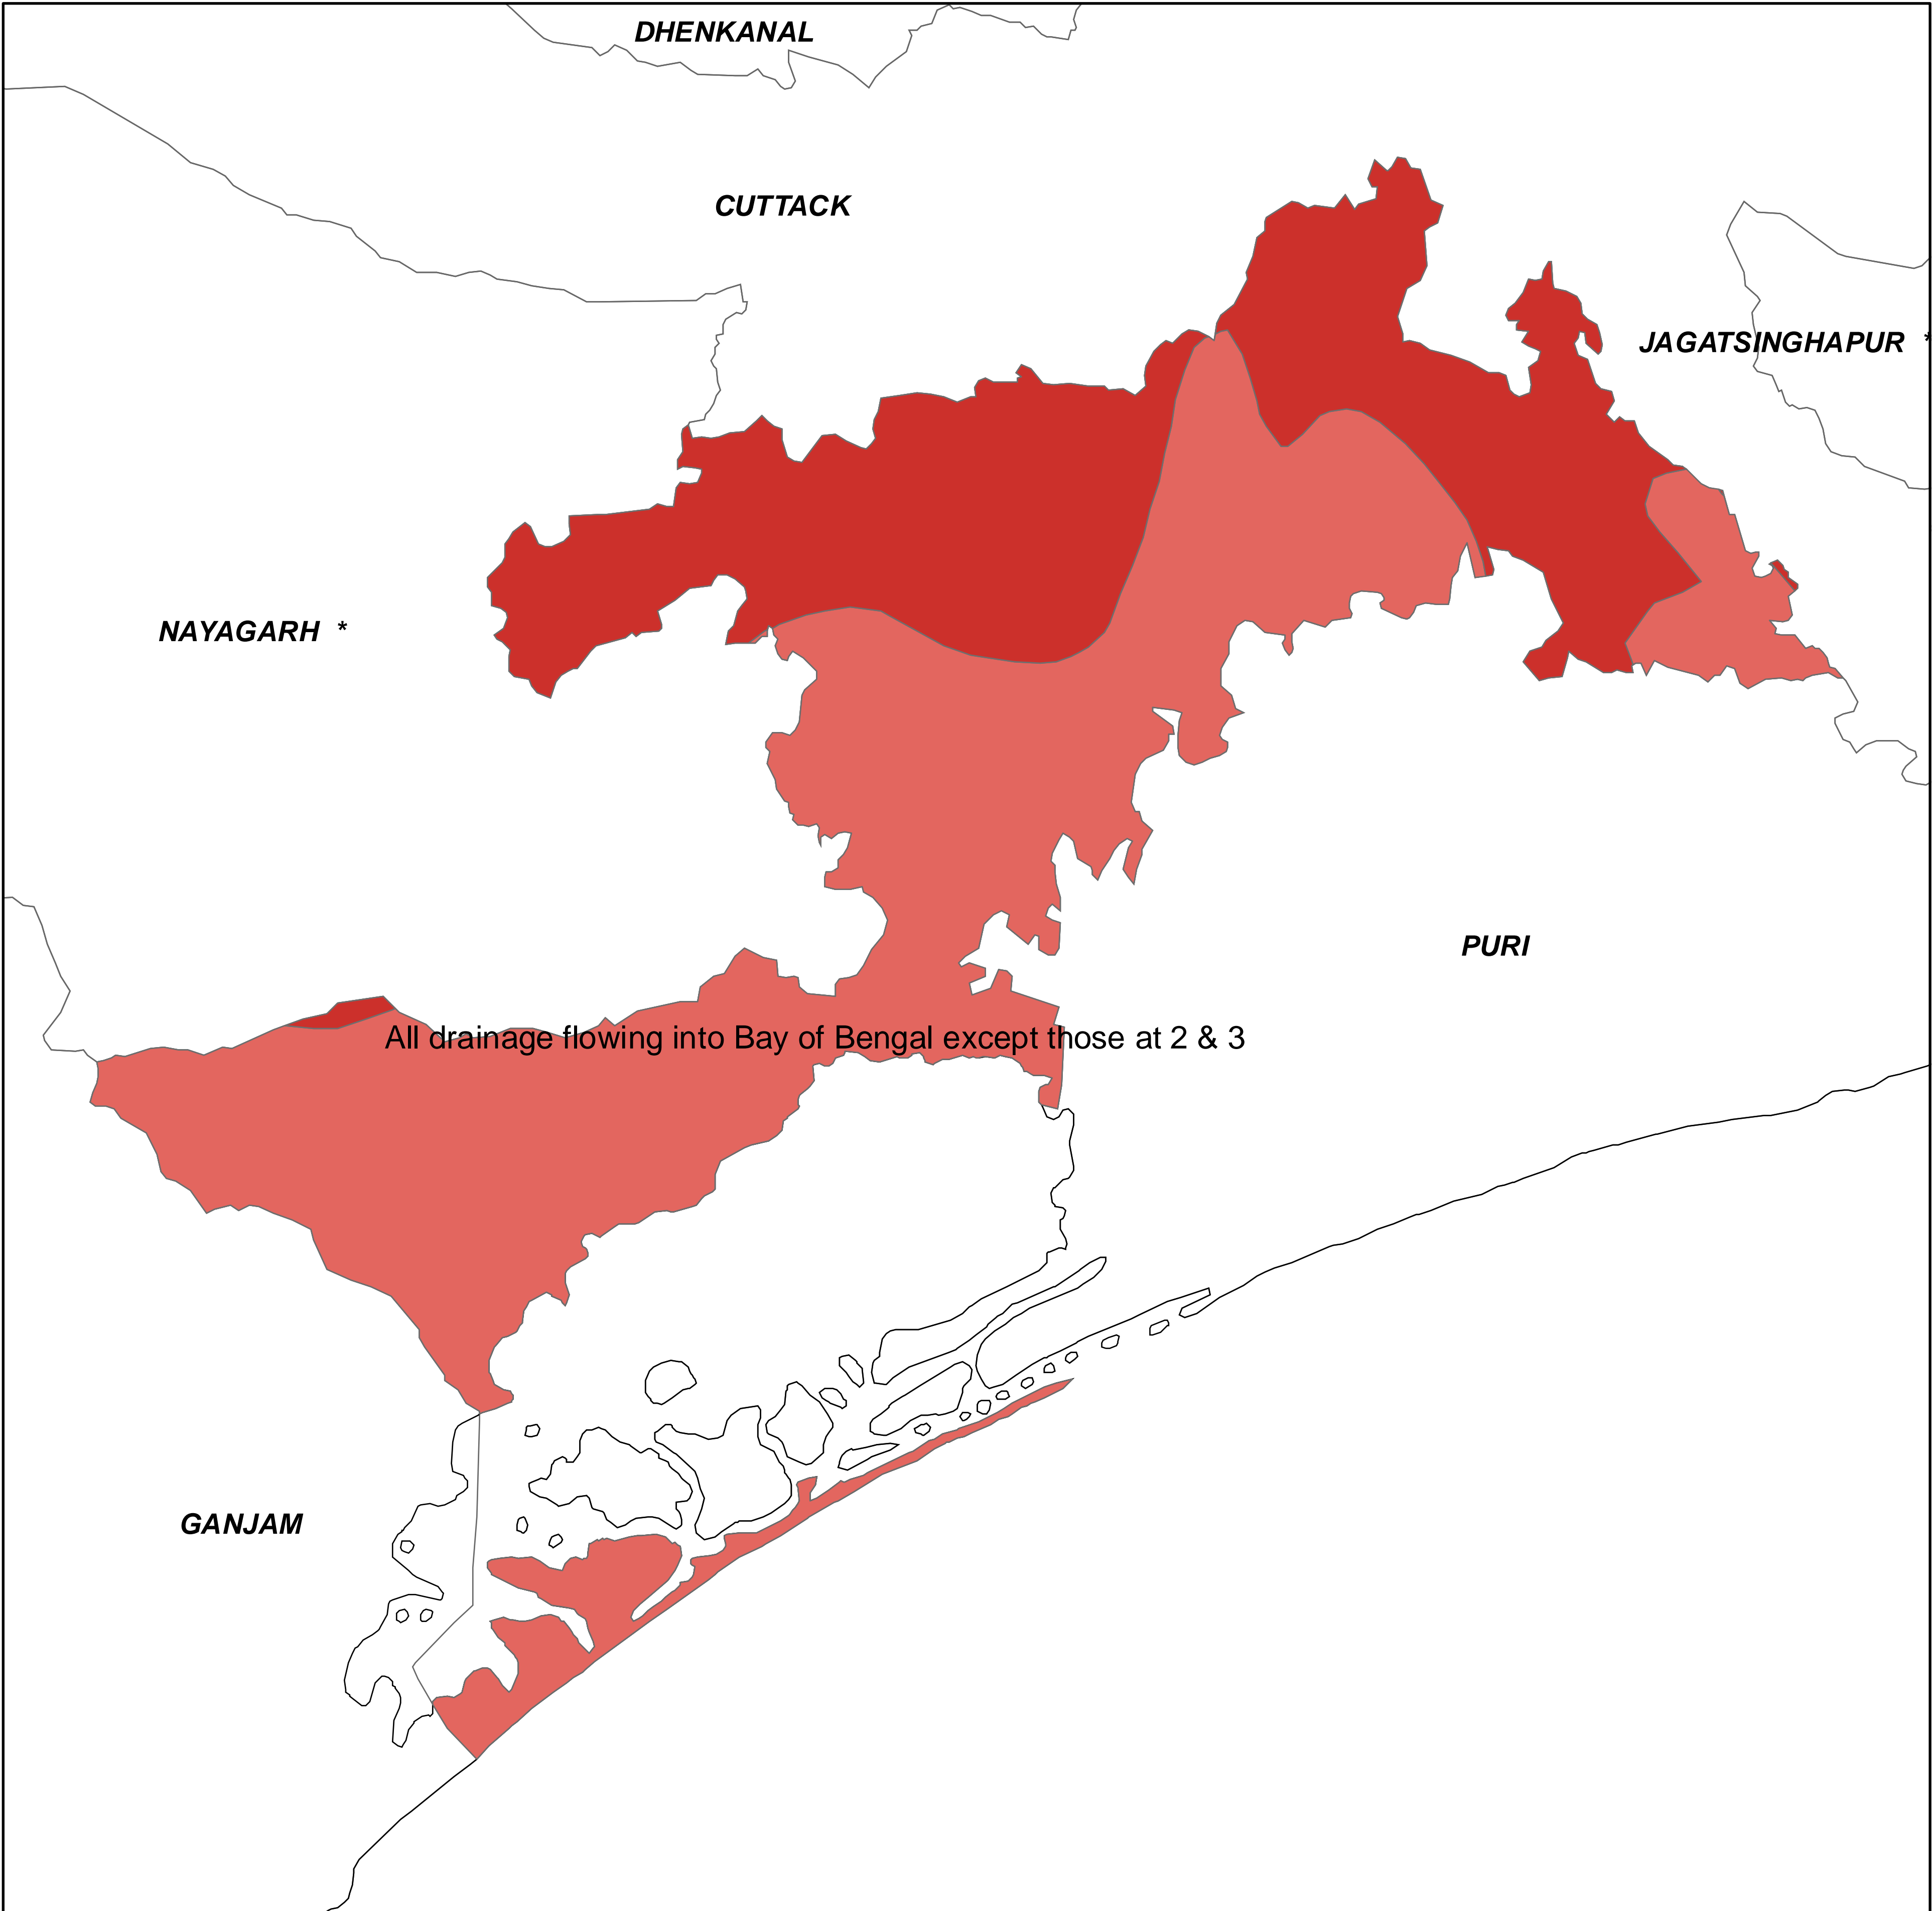

DISTRICT ATLAS - KHORDHA

Legend

- State Boundary
- District Boundary

BASIN MAP

2

0 3.75 7.5 15 22.5 30 37.5 km

Source : SOI

Maps Composed by NIC