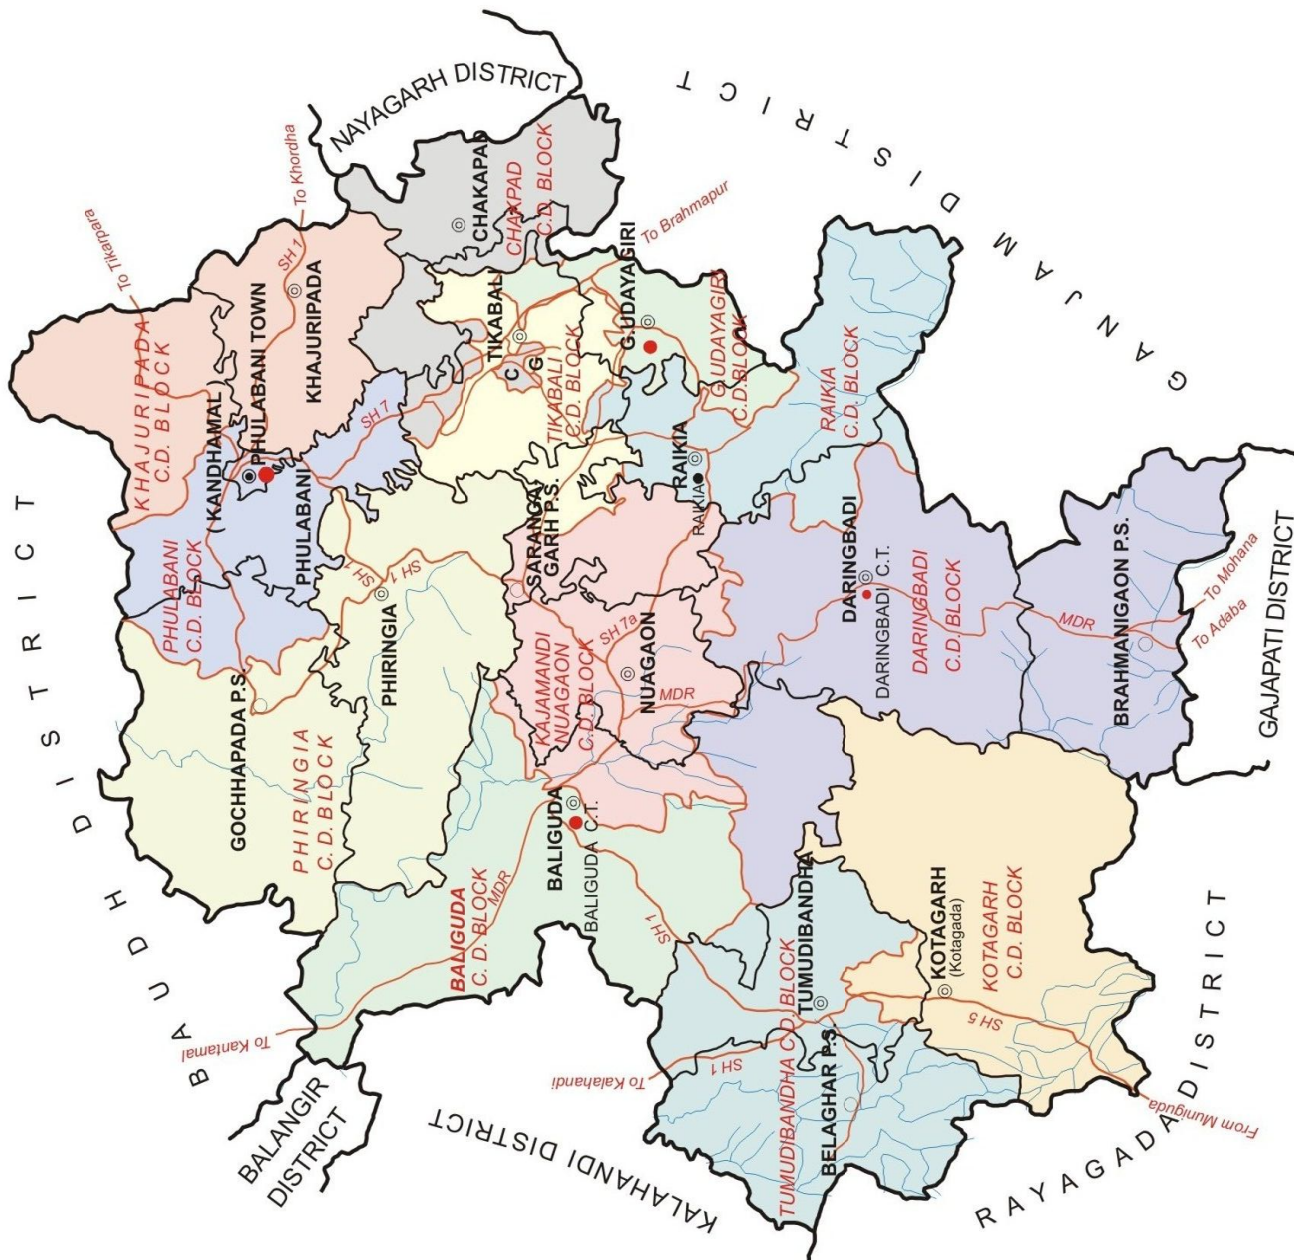

INDIA
ODISHA

DISTRICT KANDHAMAL

Area in Sq.Km.	8021.00
Total Population	733,110
Total no. of C.D. Block	12
Total no. of Police Station	17
Total no. of Towns	4
Total no. of villages	2587

G = Portion of G.Udayagiri C.D. Block
 C = Portion of Chakpad C.D. Block
 Headquarters of Phulabani P.S. is located at Phulabani Town.
 C.D. Block headquarters is given only where C.D. Block headquarters is also the headquarters of Police Station.
 District headquarters is given only where District headquarters is also the headquarters of C.D. Block and Police Station.
 Each colour shows area of a C.D. Block

- BOUNDARY, DISTRICT.....
- " C.D. BLOCK.....
- " POLICE STATION.....
- HEADQUARTERS: DISTRICT.....
- " C.D. BLOCK.....
- " POLICE STATION.....
- VILLAGES HAVING 5000 AND ABOVE POPULATION WITH NAME.....
- URBAN AREA WITH POPULATION SIZE: III, IV.....
- STATE HIGHWAY.....
- IMPORTANT METALLED ROADS.....
- RIVER AND STREAM.....