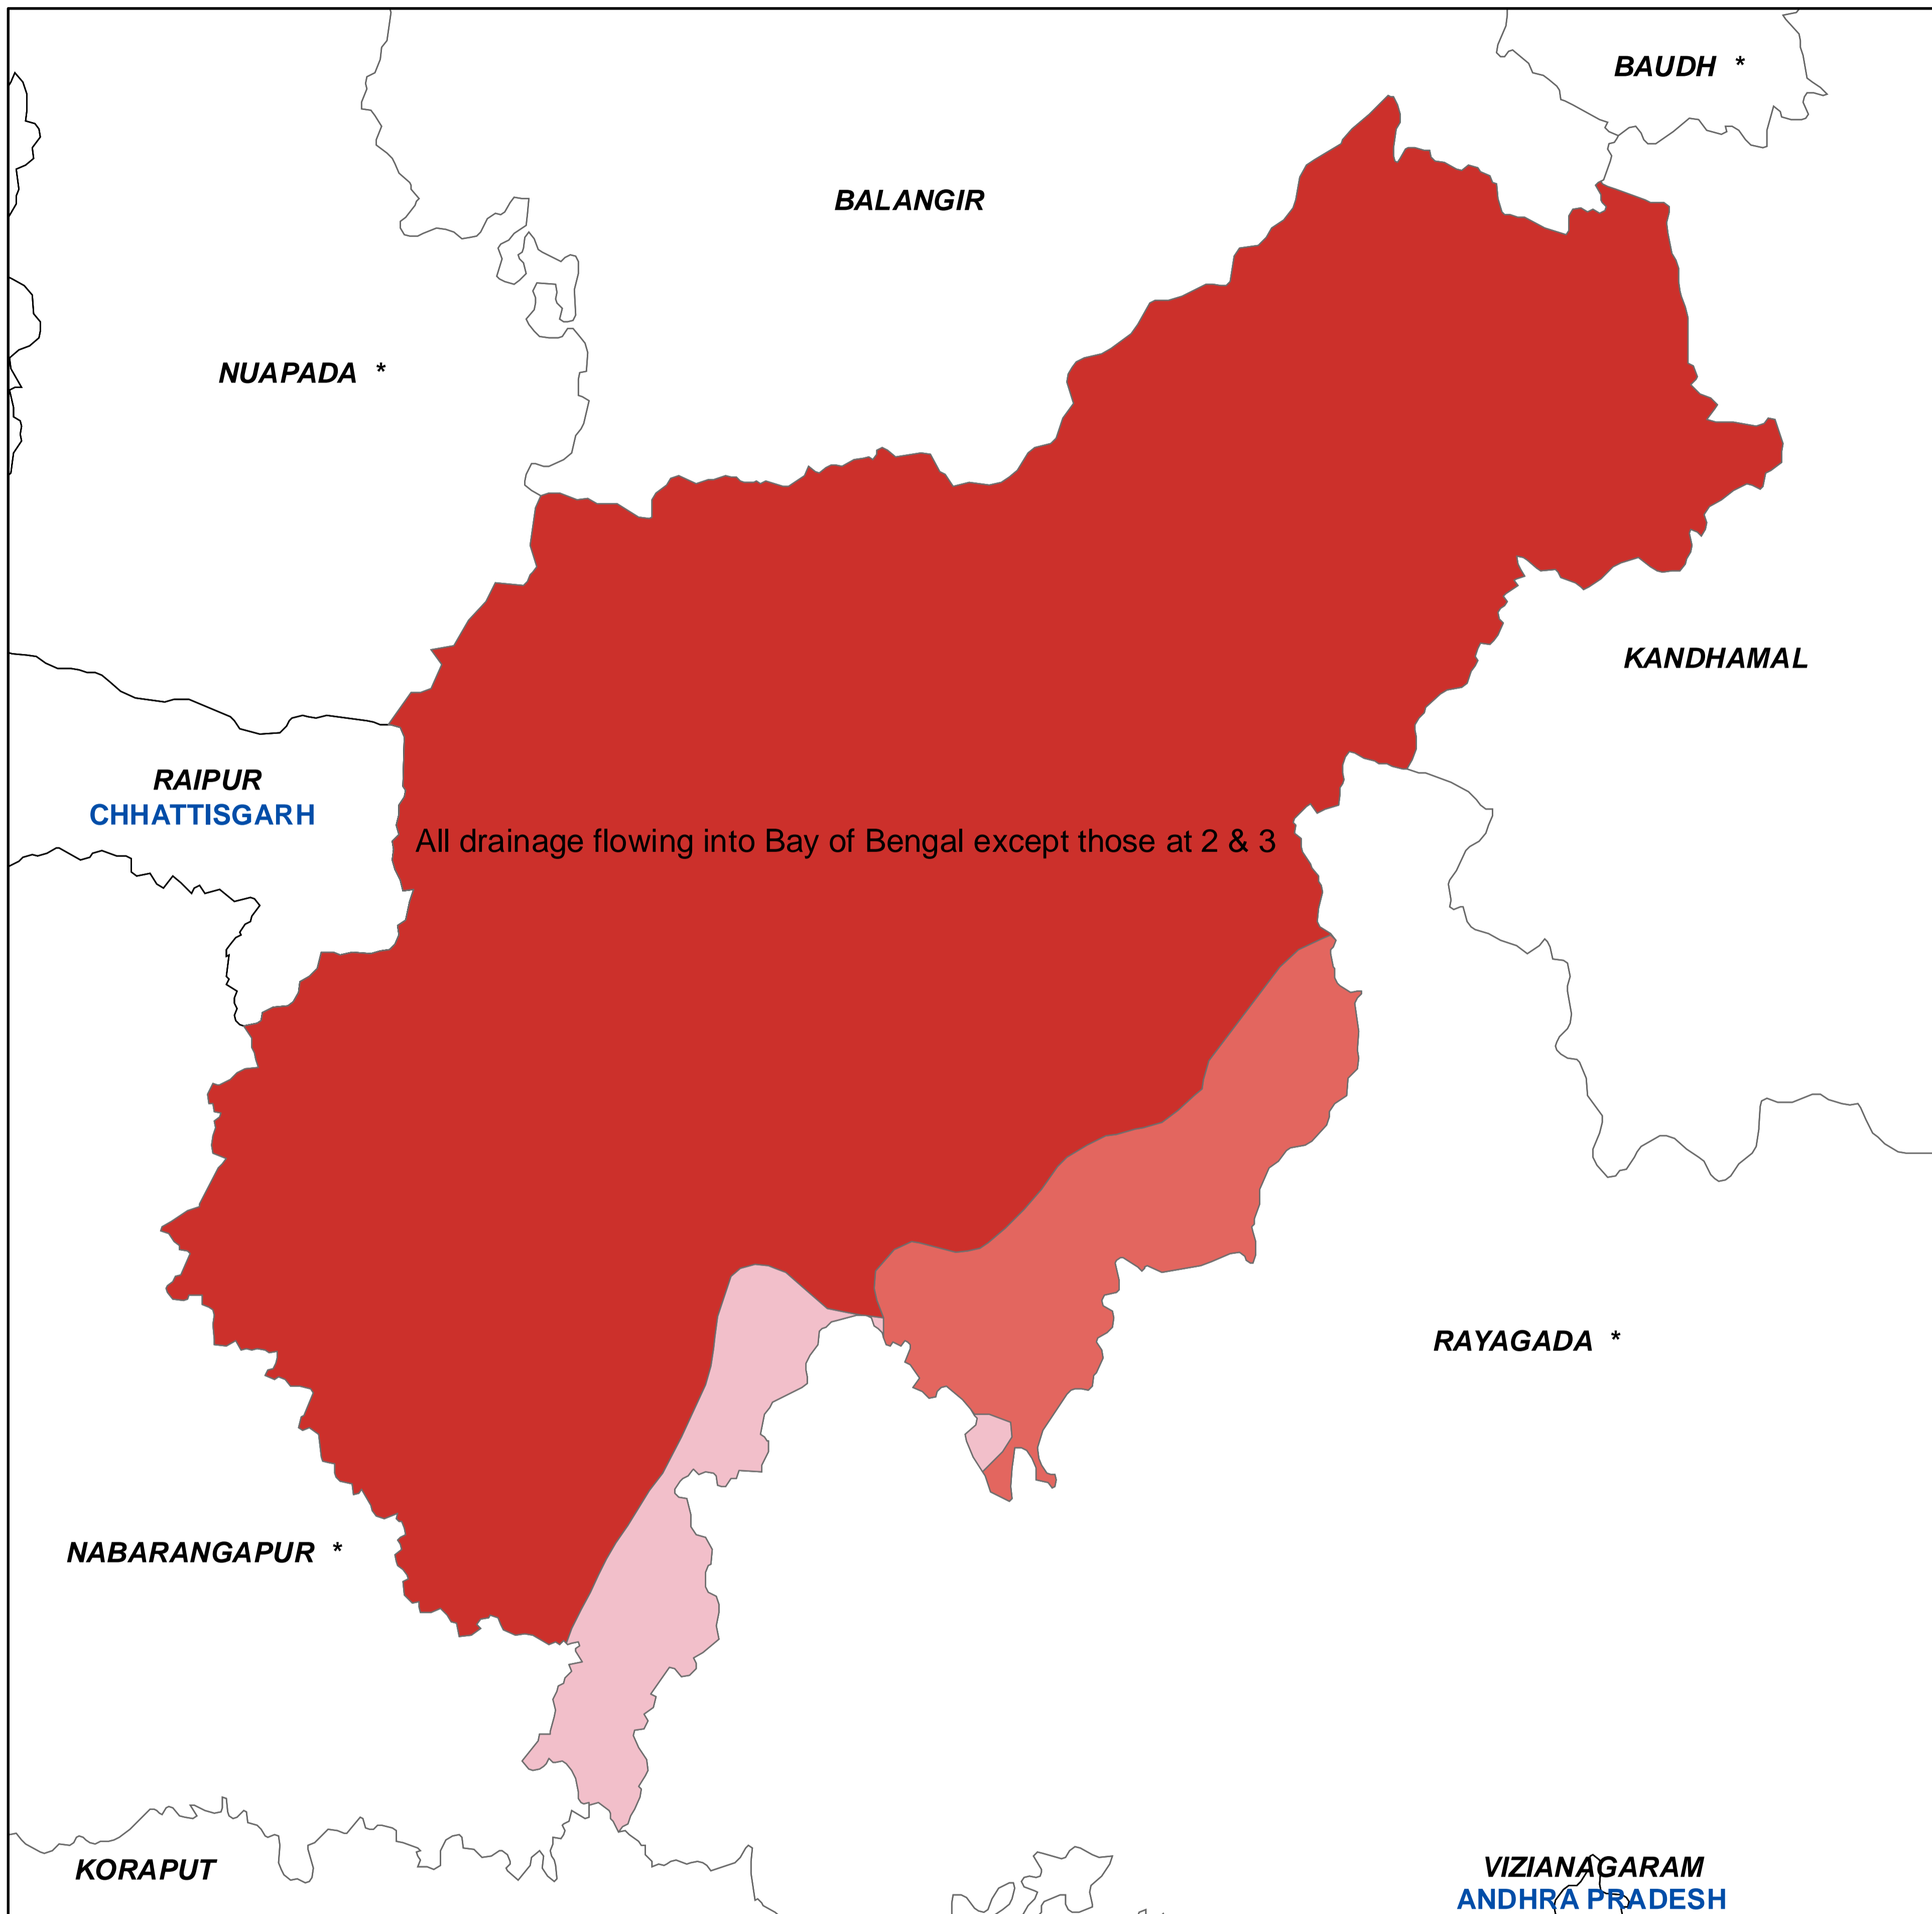

DISTRICT ATLAS - KALAHANDI

Legend

- State Boundary
- District Boundary

BASIN MAP

2

0 4.5 9 18 27 36 45 km

Source : SOI

Maps Composed by NIC