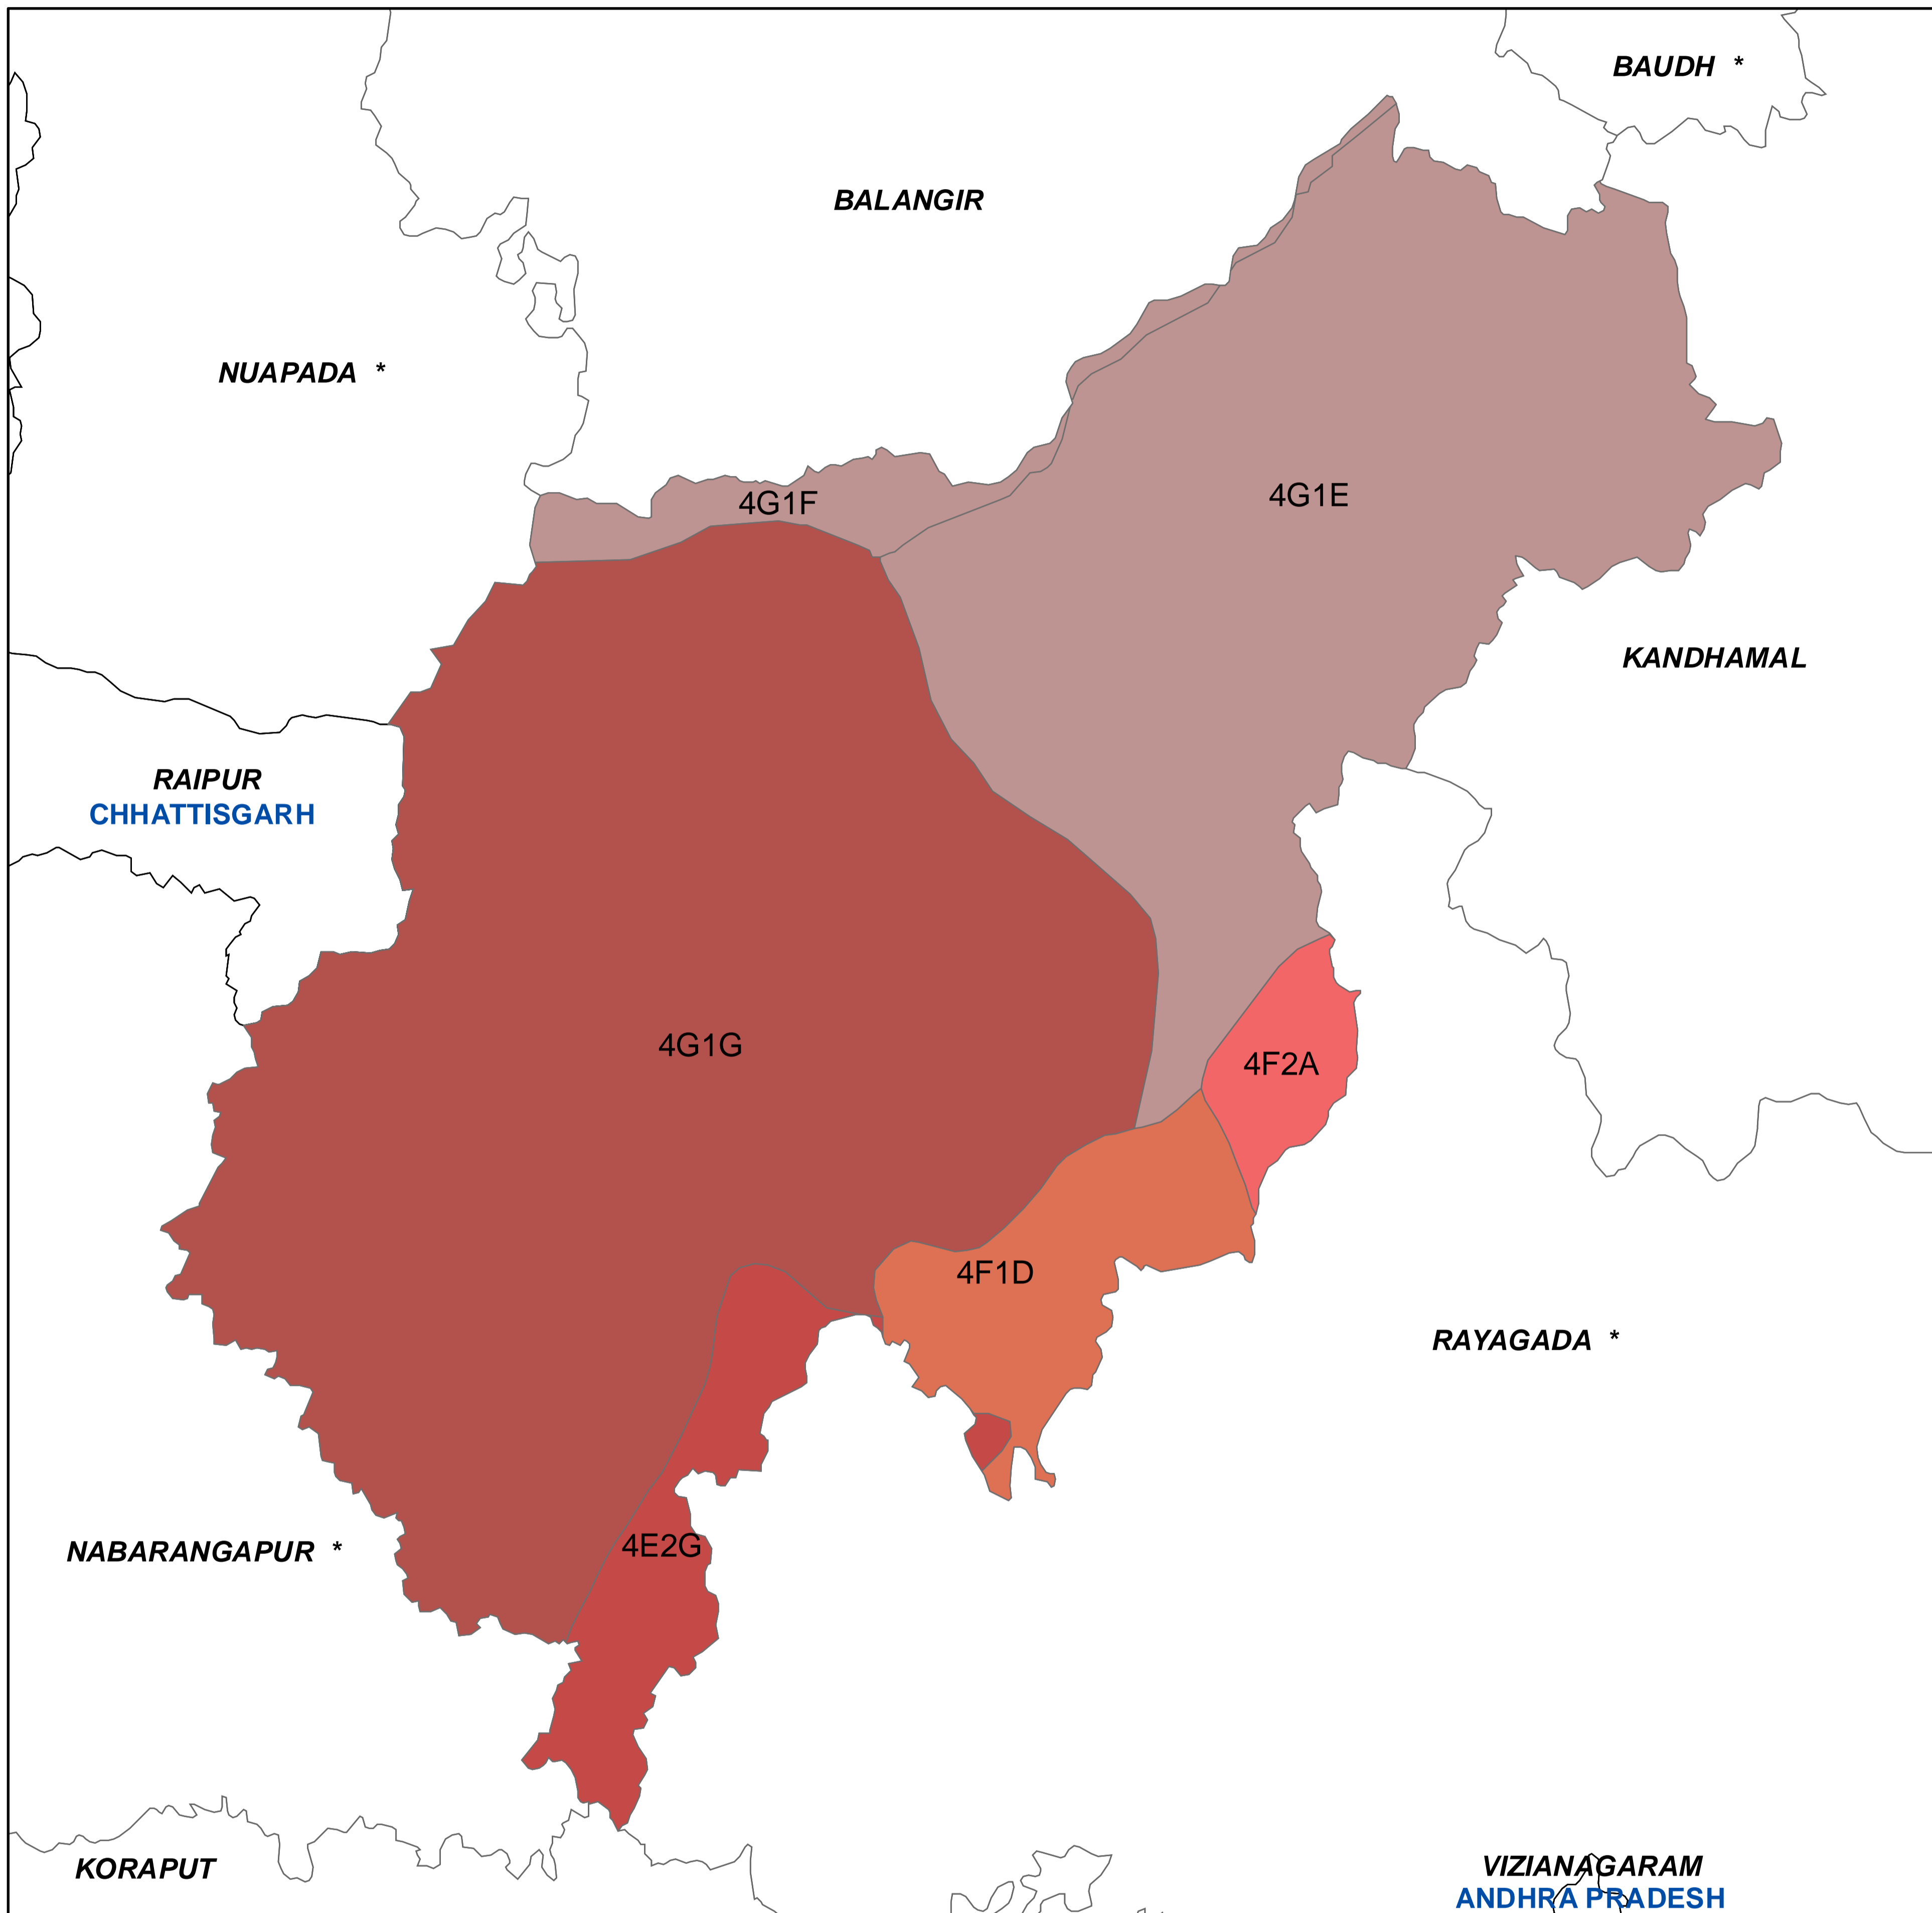

DISTRICT ATLAS - KALAHANDI

Legend

- State Boundary
- District Boundary

SUBCATCHMENT MAP

2

0 4.5 9 18 27 36 45 km

Source : SOI

Maps Composed by NIC