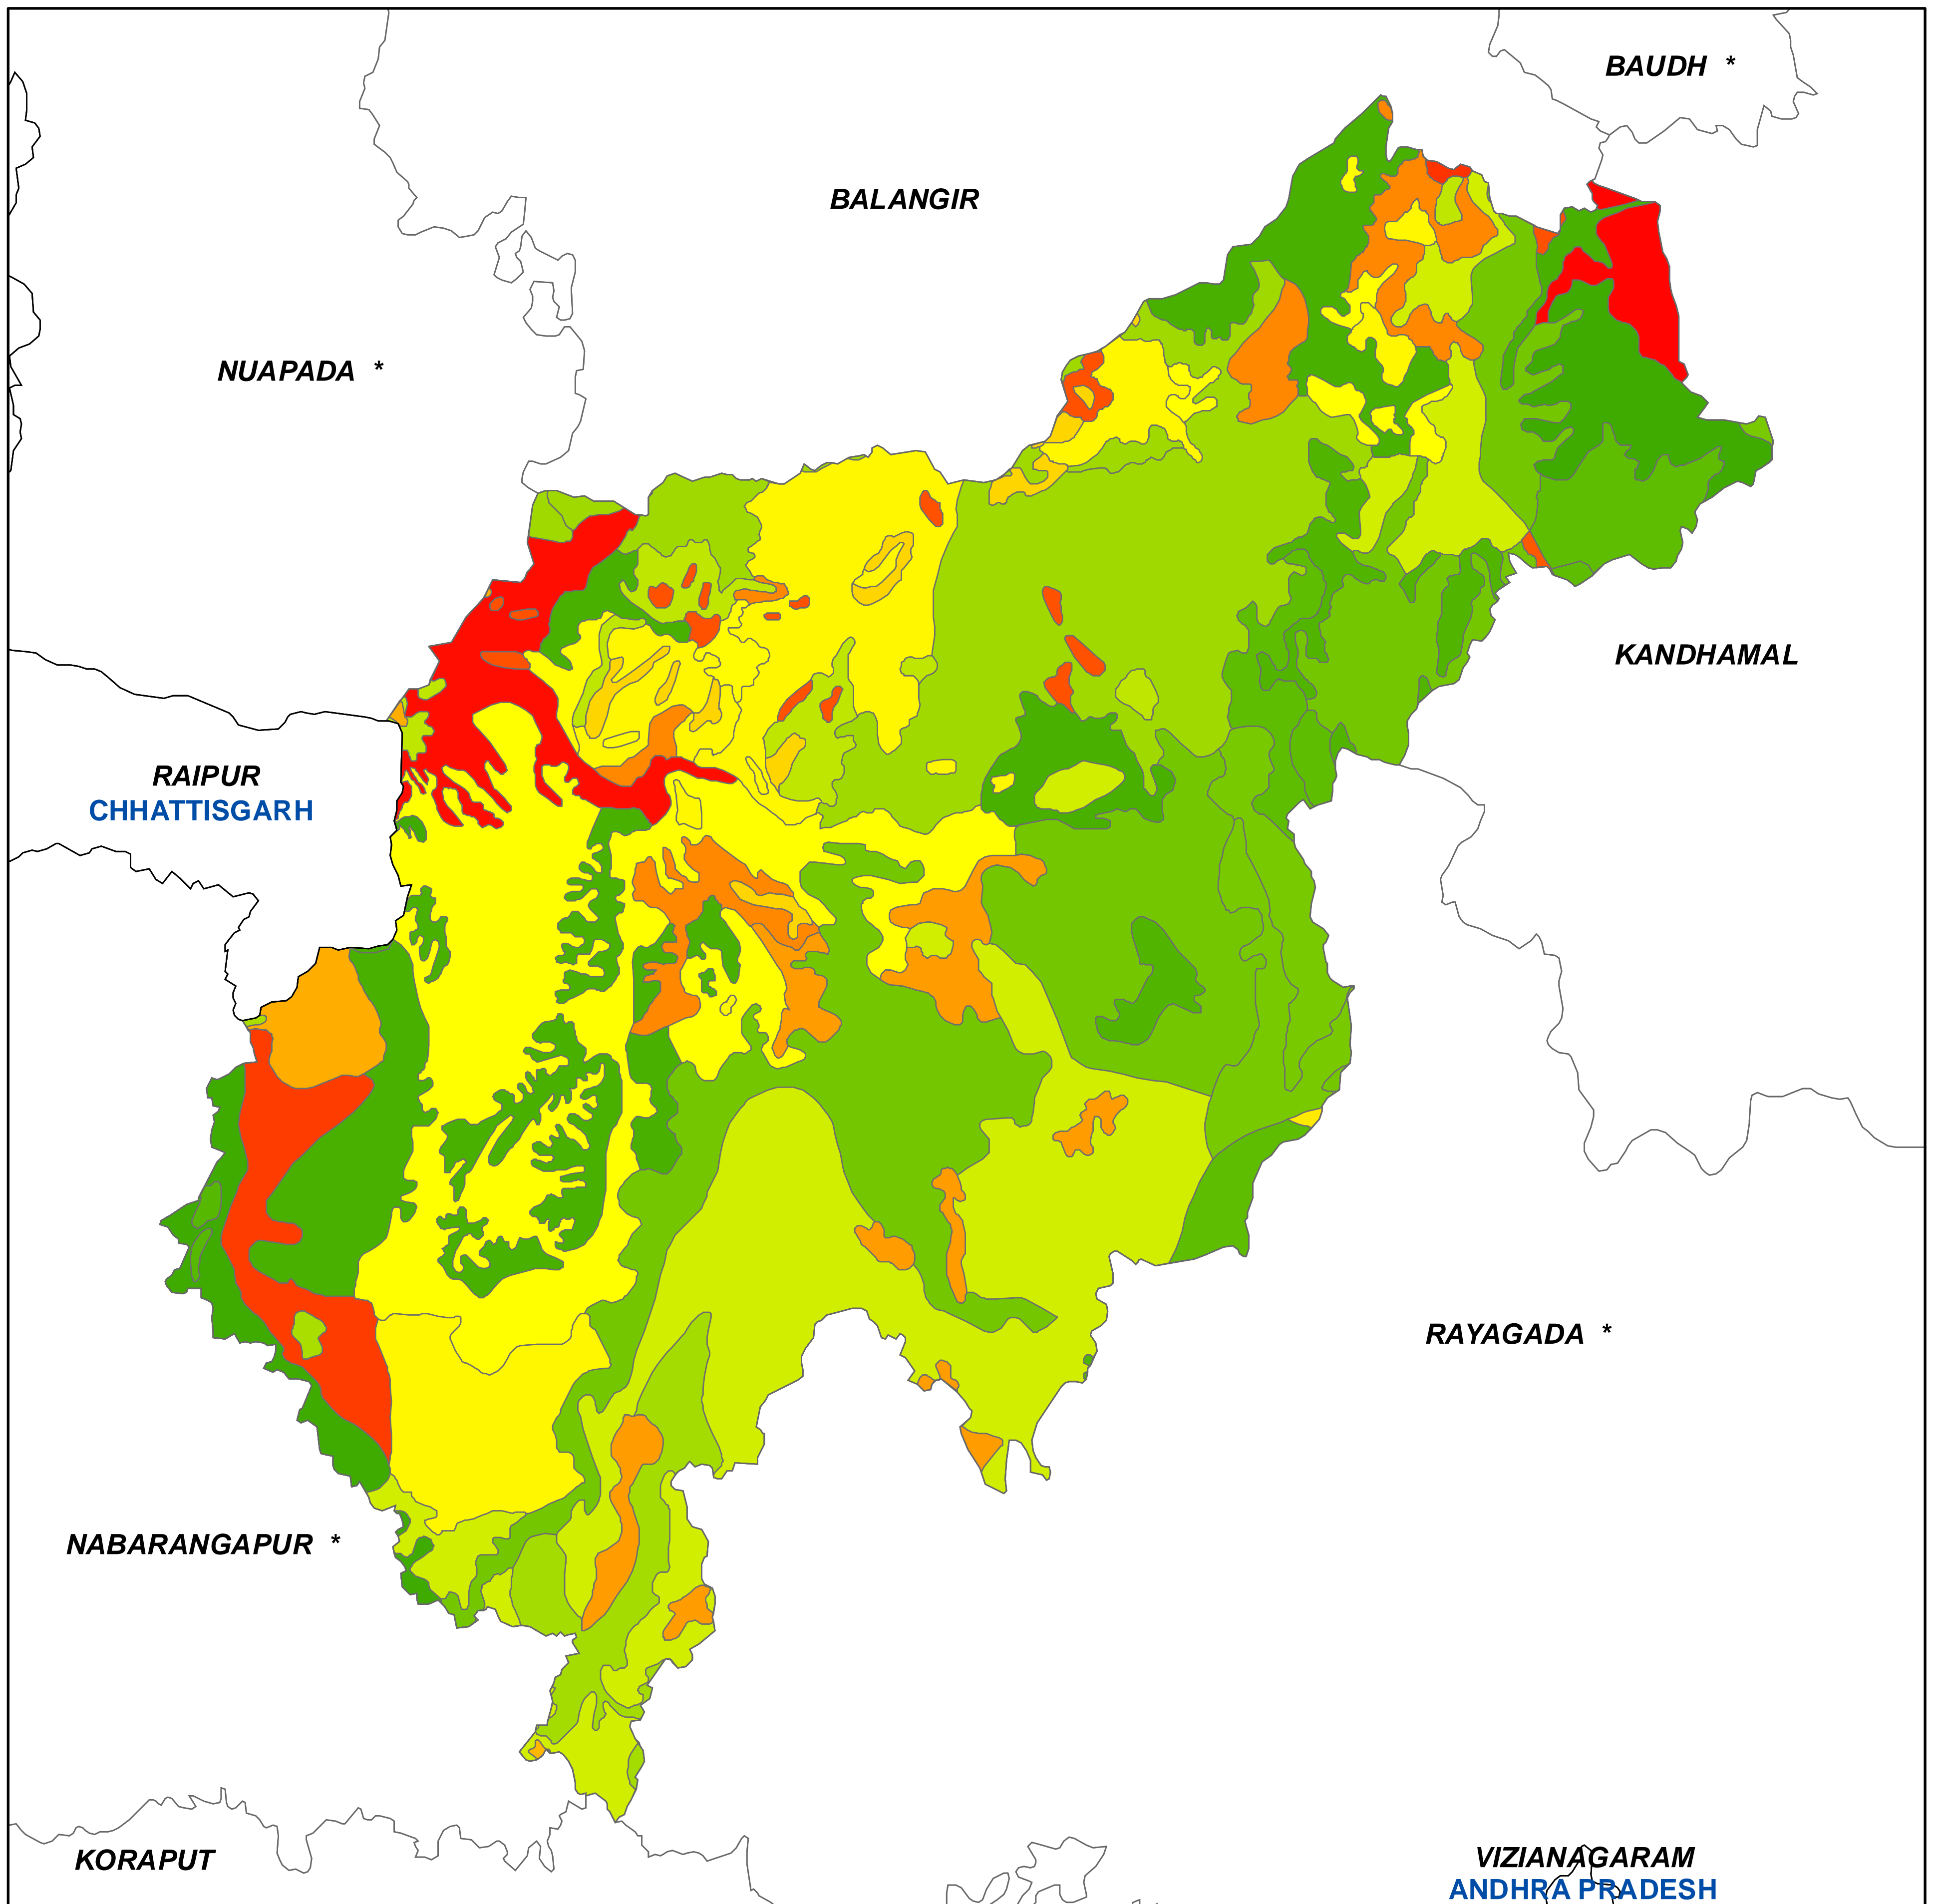

DISTRICT ATLAS - KALAHANDI

Legend

- State Boundary
- District Boundary

SOIL MAP

2

0 4.5 9 18 27 36 45 km

Source : SOI

Maps Composed by NIC