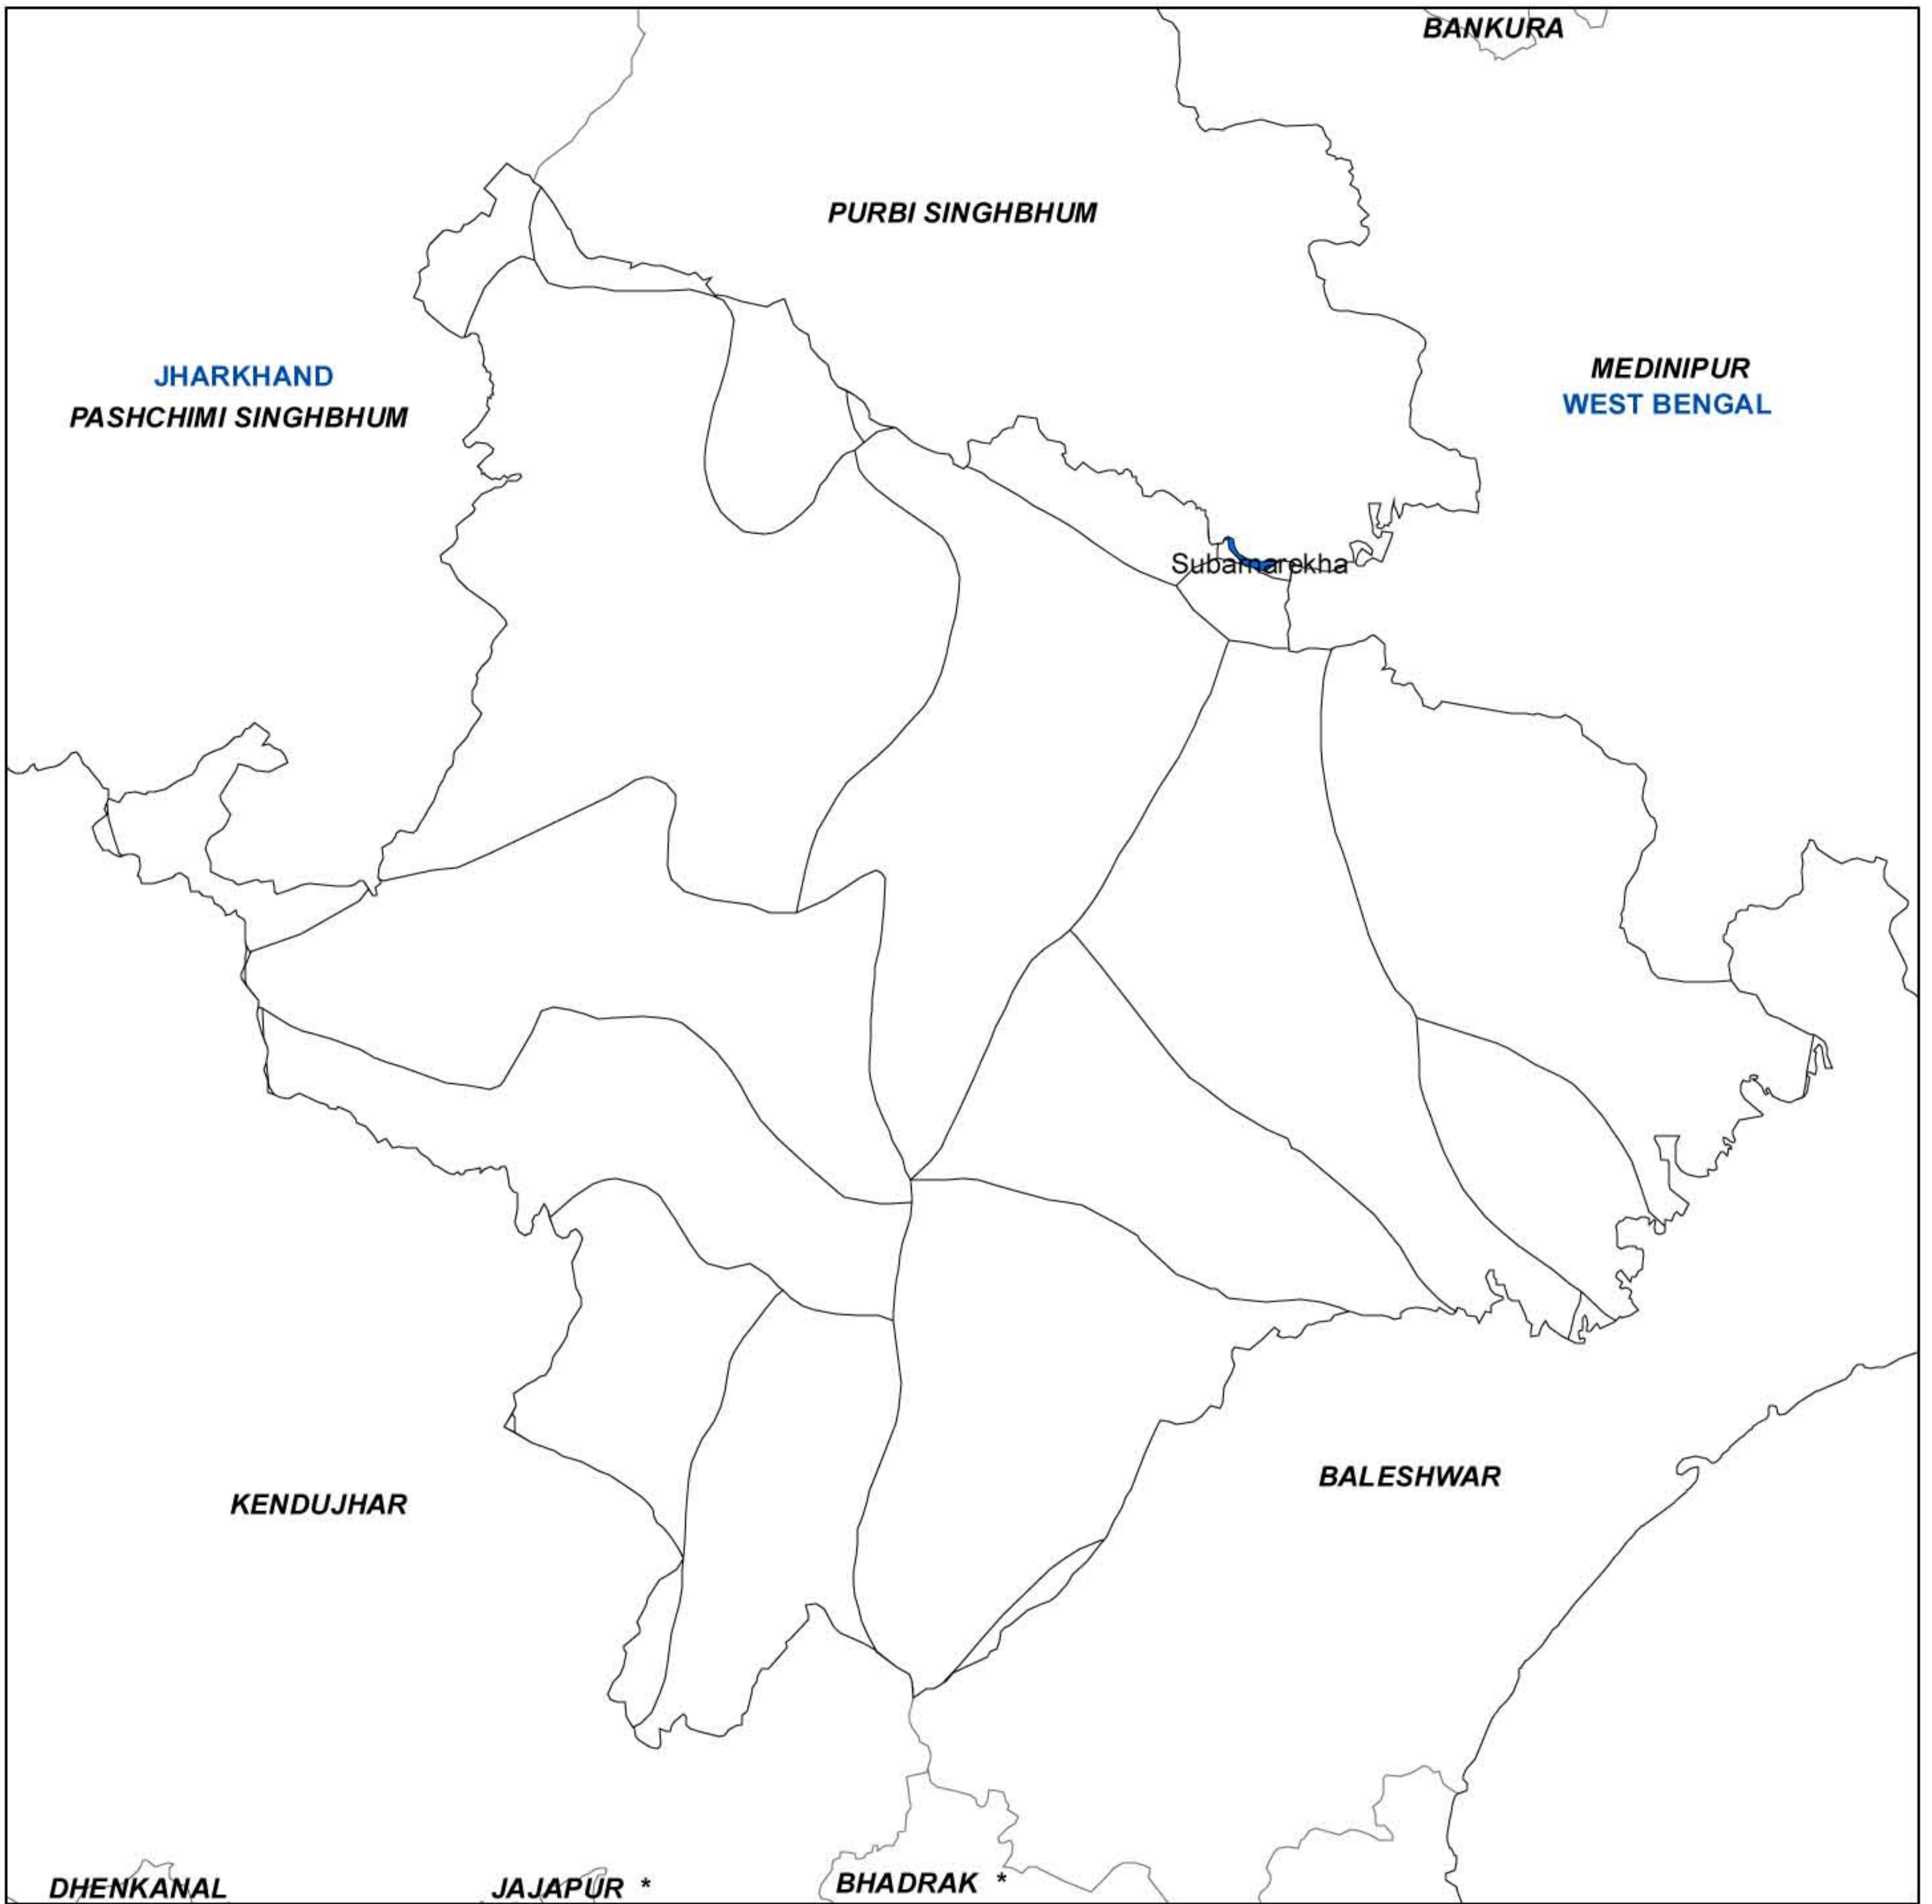

DISTRICT ATLAS - MAYURBHANJ

Legend

- Region
- Watershed
- State Boundary
- District Boundary

REGION MAP

2

0 5 10 20 30 40 50 km

Source : SOI

Maps Composed by NIC