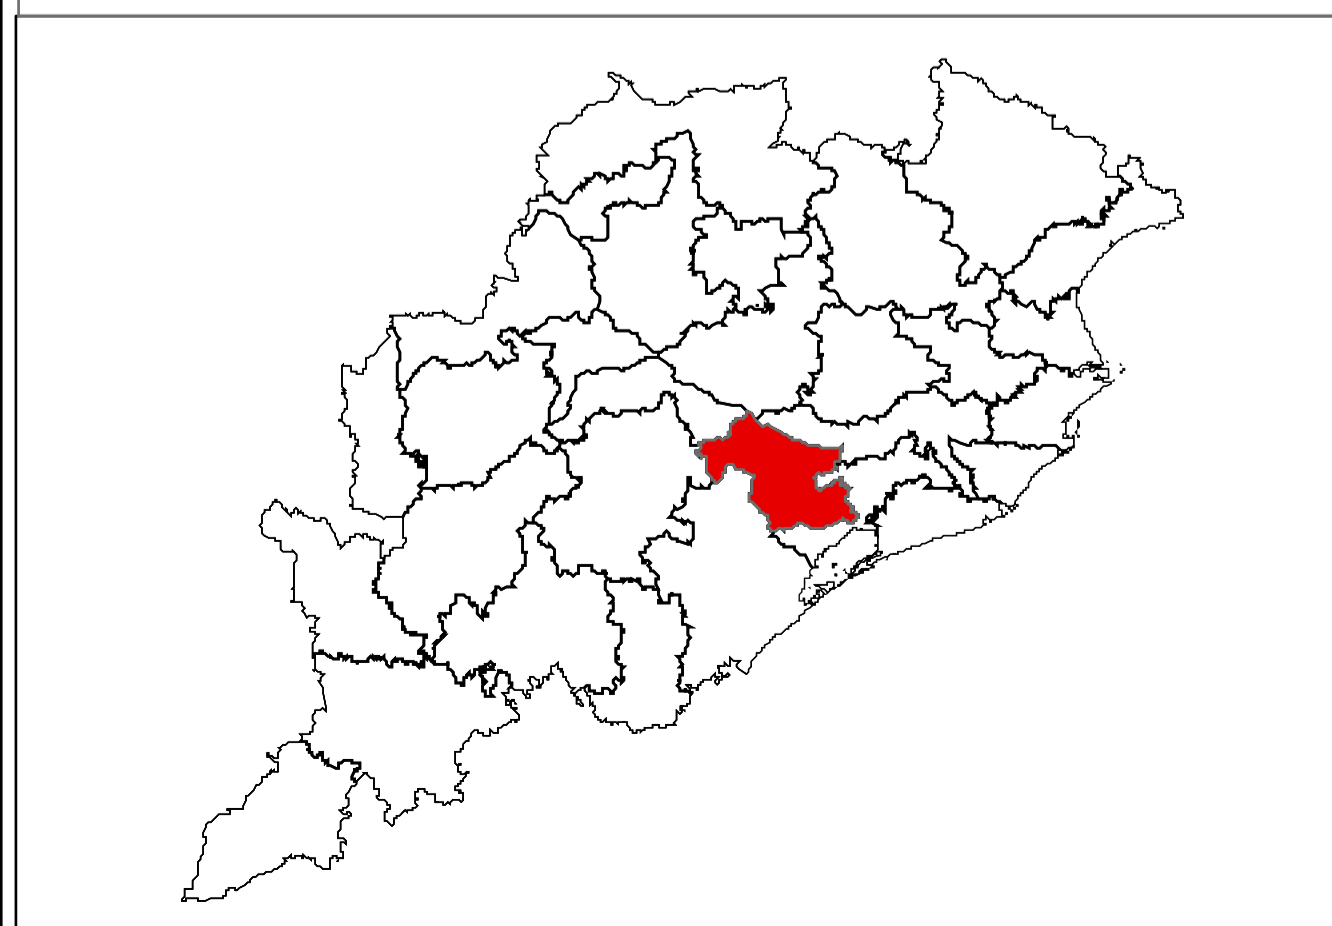

DISTRICT ATLAS - NAYAGARH

PUR

Legend

- State Boundary
- District Boundary

ORISSA

SOIL MAP

2

0 3 6 12 18 24 30 km

Source : SOI

Maps Composed by NIC