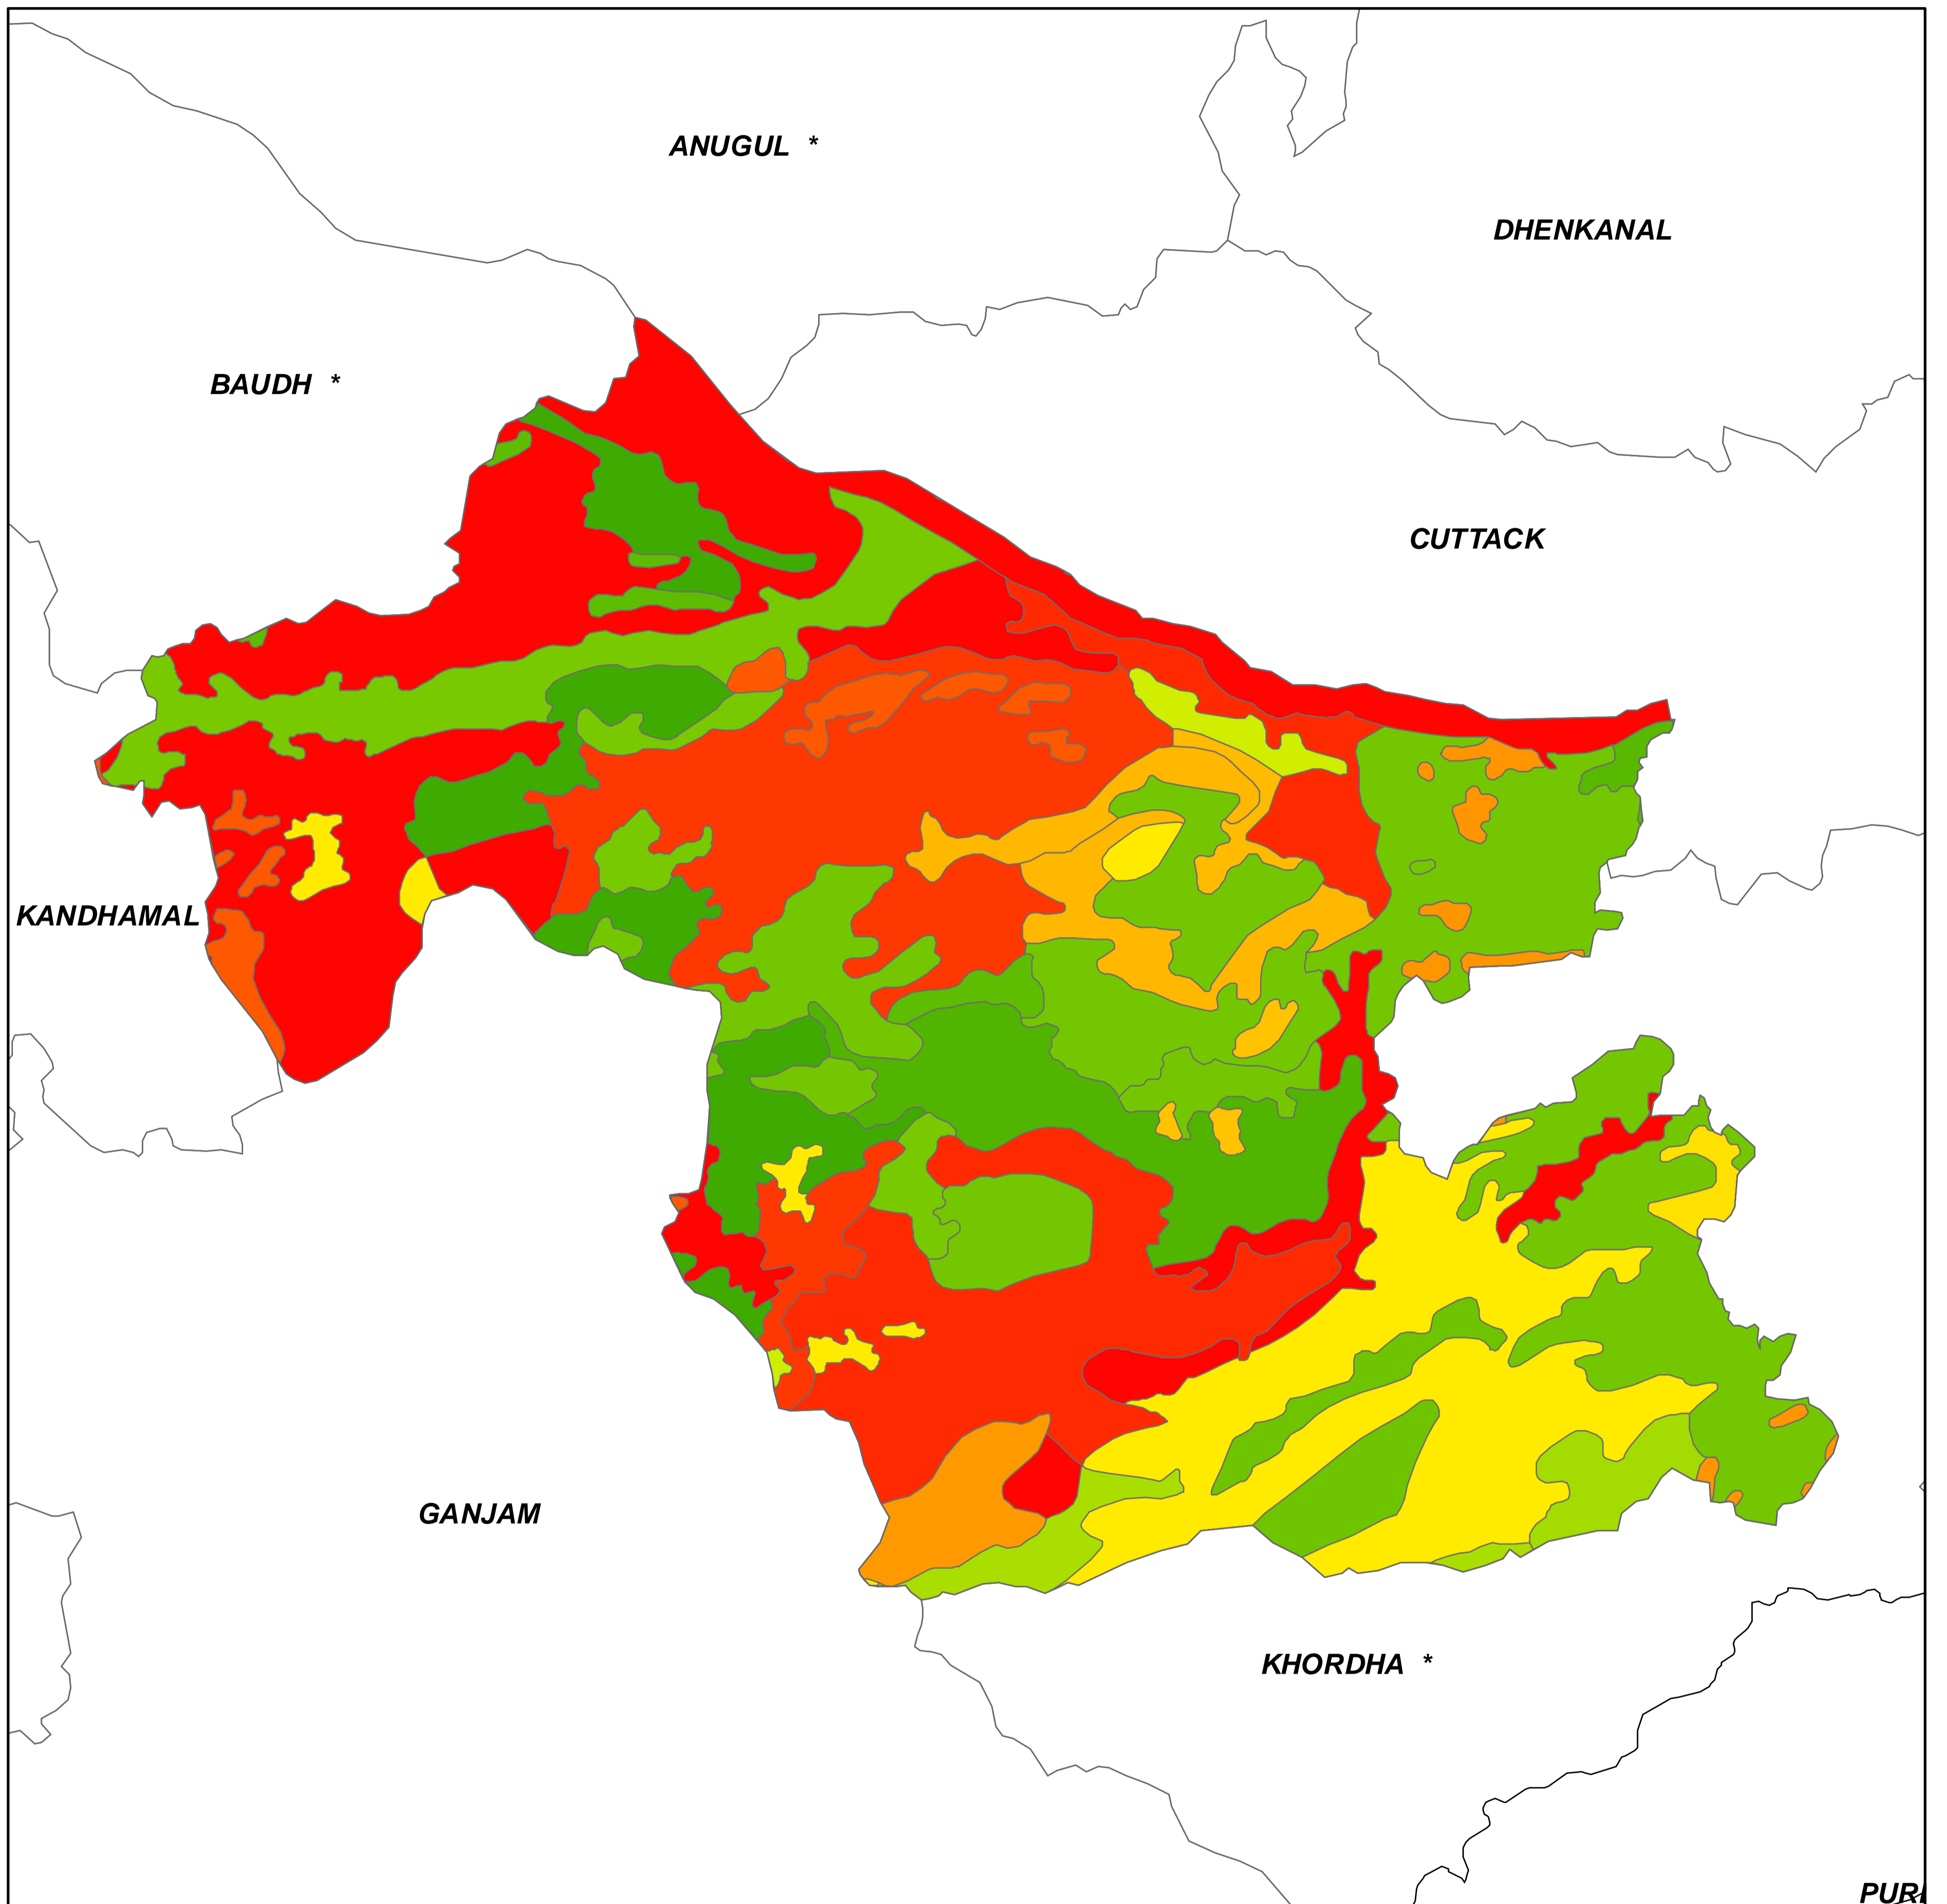

DISTRICT ATLAS - NAYAGARH

PUR

Legend

- State Boundary
- District Boundary

ORISSA

SOIL MAP

2

0 3 6 12 18 24 30 km

Source : SOI

Maps Composed by NIC