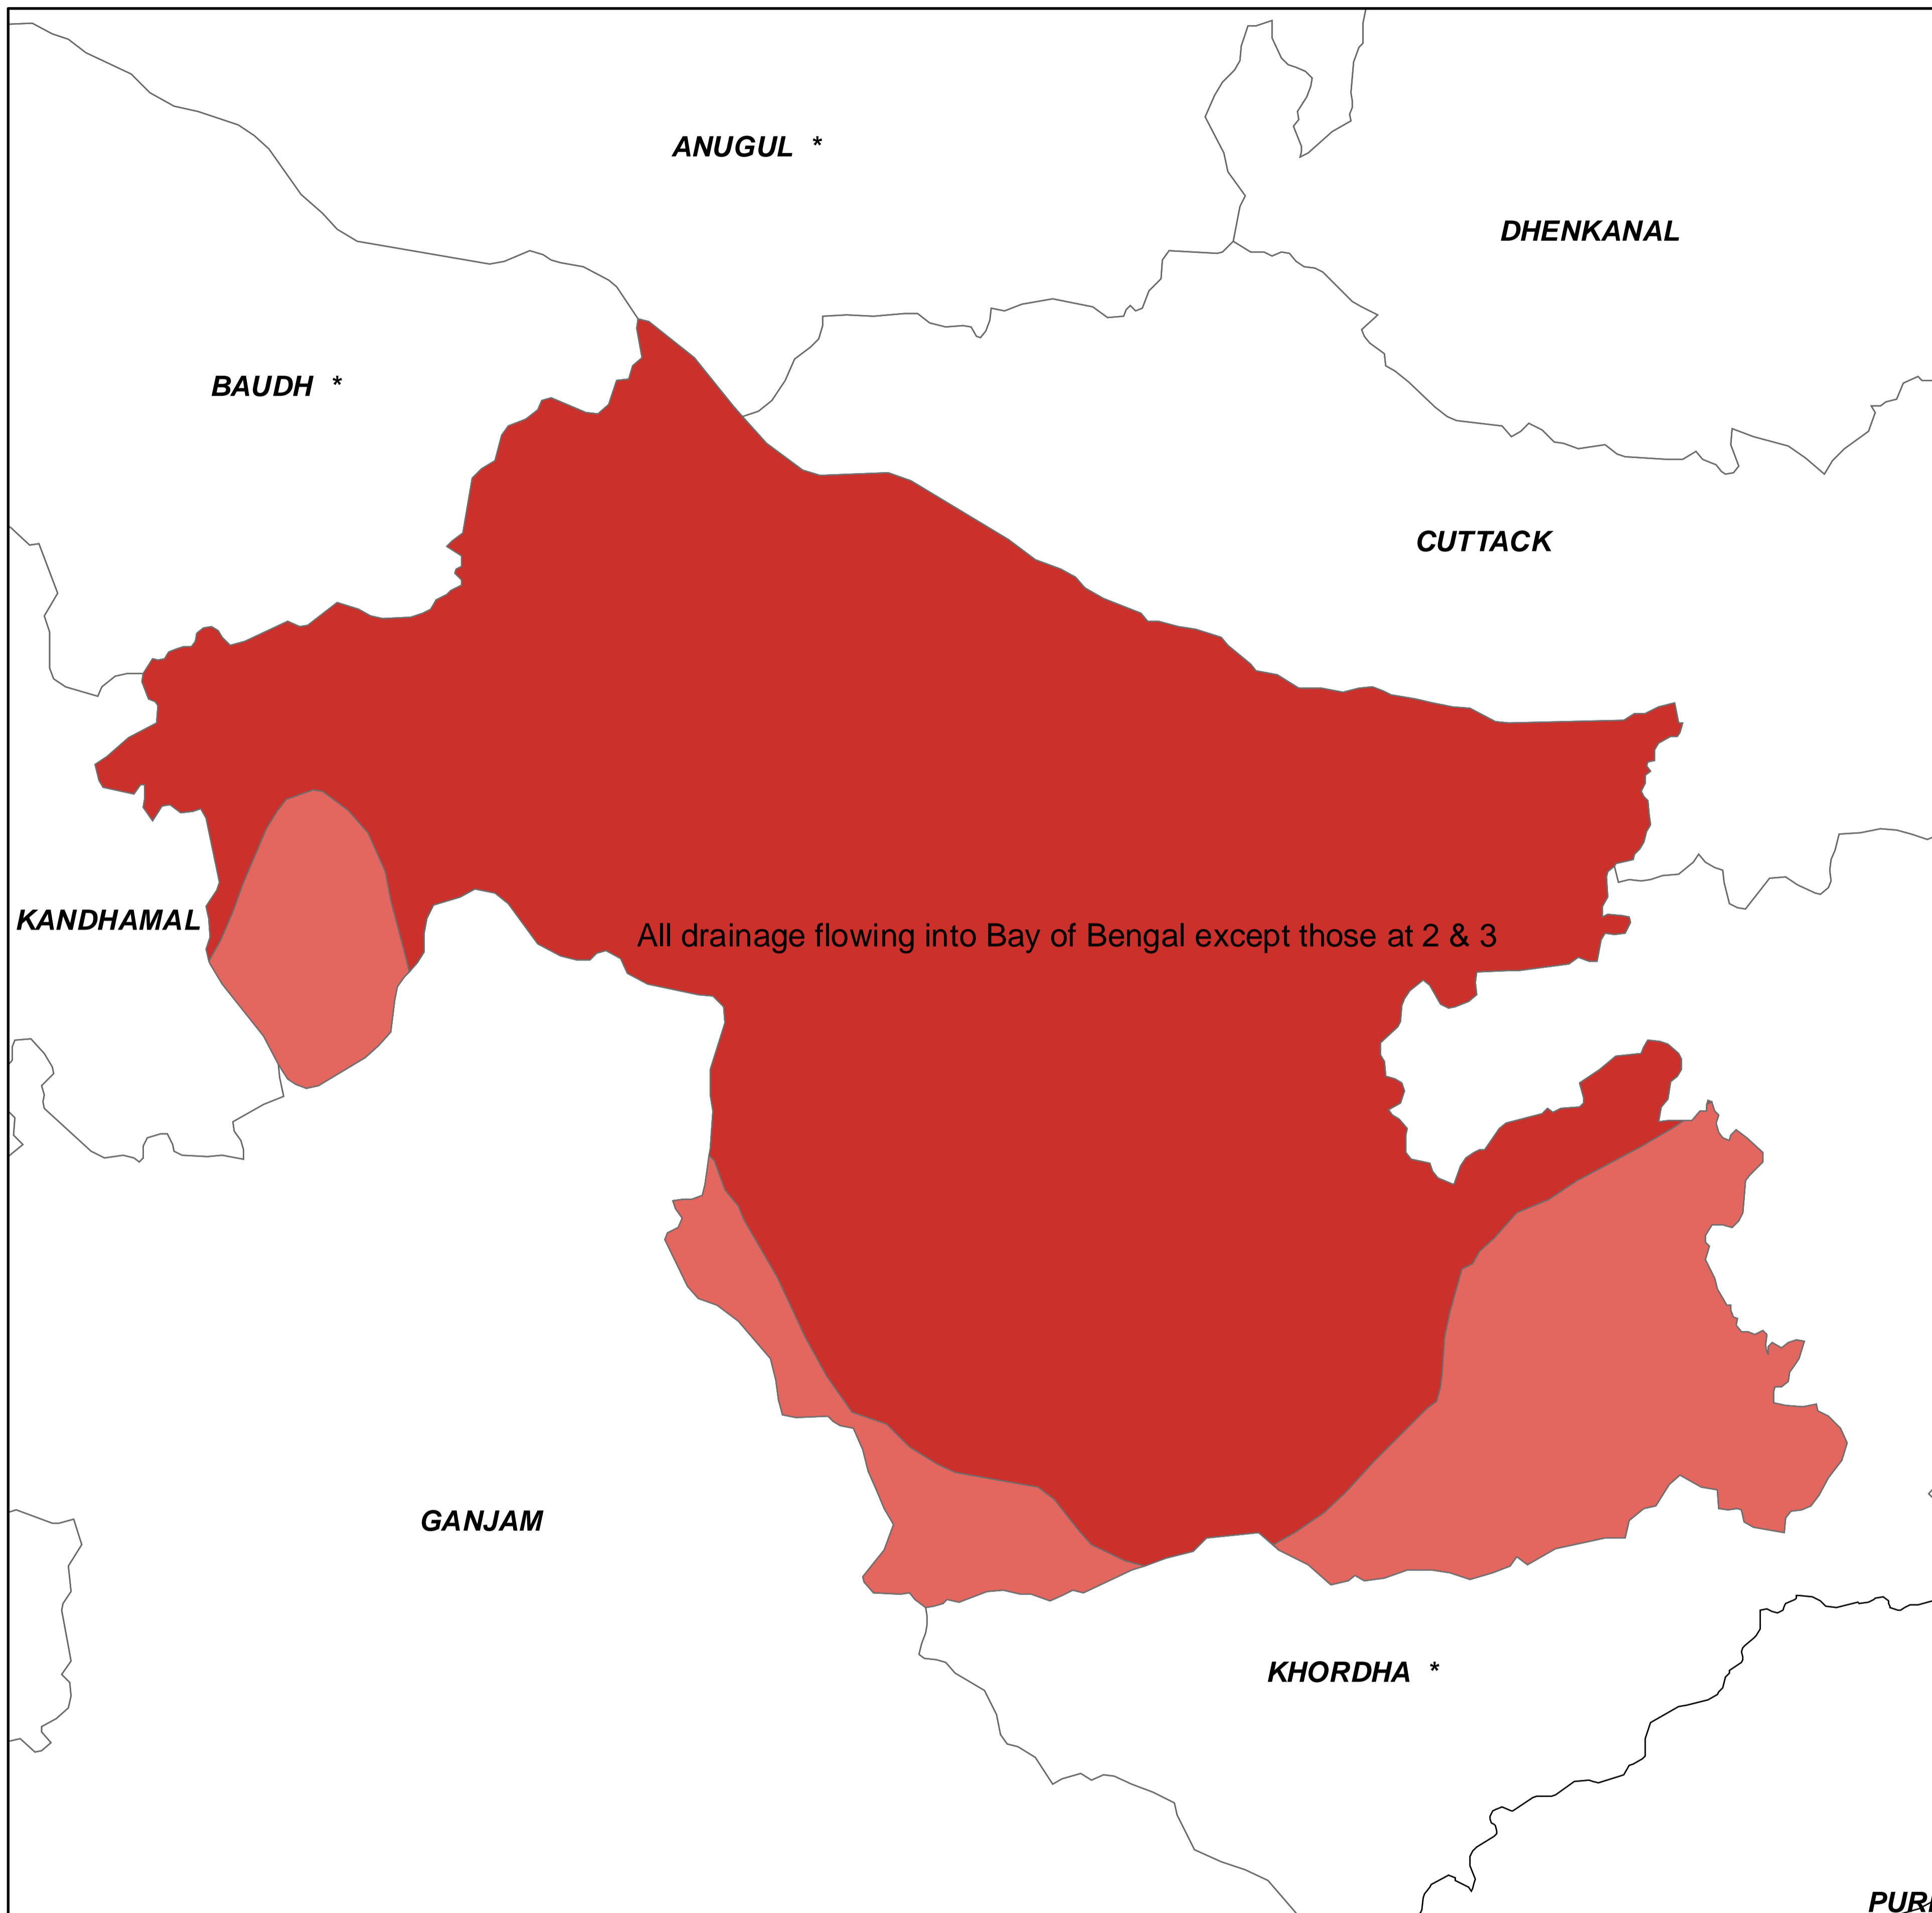

DISTRICT ATLAS - NAYAGARH

Legend

- State Boundary
- District Boundary

BASIN MAP

2

0 3 6 12 18 24 30 km

Source : SOI

Maps Composed by NIC