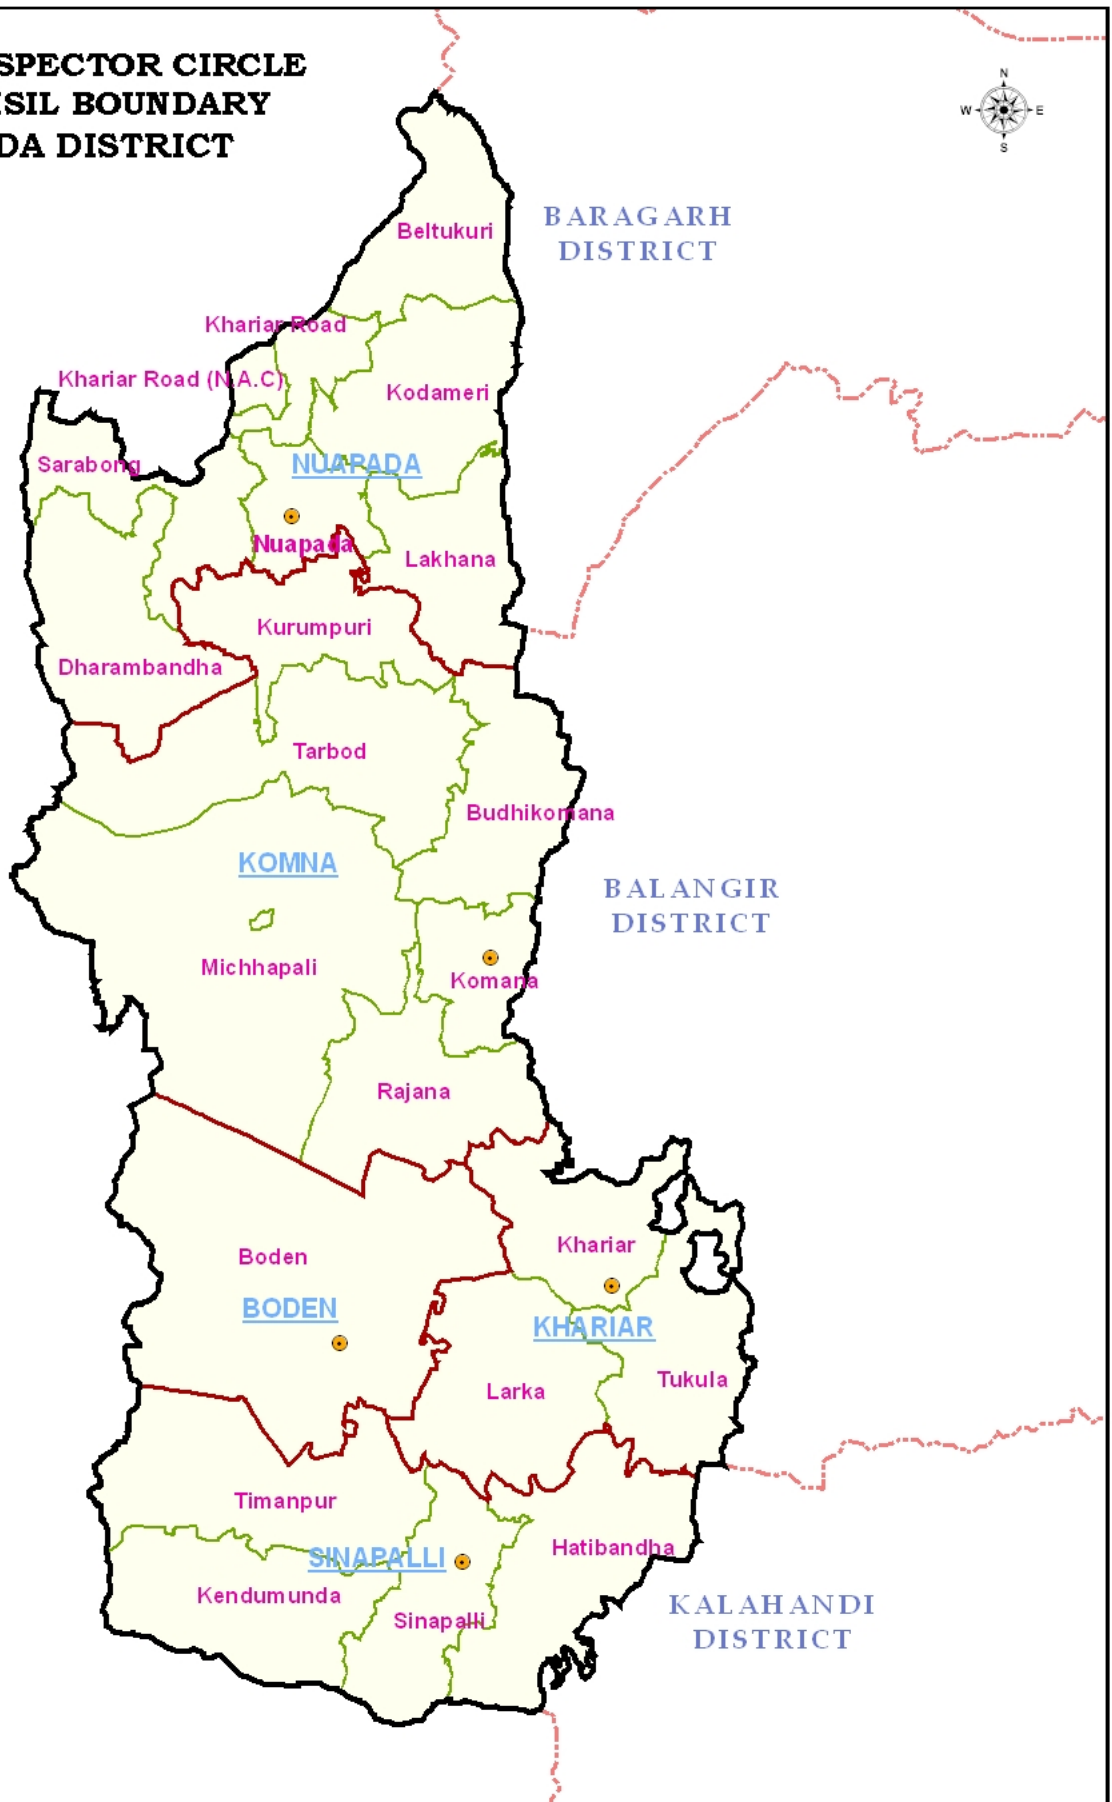

REVENUE INSPECTOR CIRCLE WITH TEHSIL BOUNDARY NUAPADA DISTRICT

C
H
H
A
T
I
S
G
A
R
H

INDIA	ORISSA	LEGEND		Scale :
		<ul style="list-style-type: none"> Tehsil Head Quarters Larka RIC Name Nuapada Tehsil Name RIC Boundary Tehsil Boundary District Boundary 	<p>Prepared By: GIS Division NIC, Bhubaneswar.</p> <p>Data Source-District Administration 2008</p>	