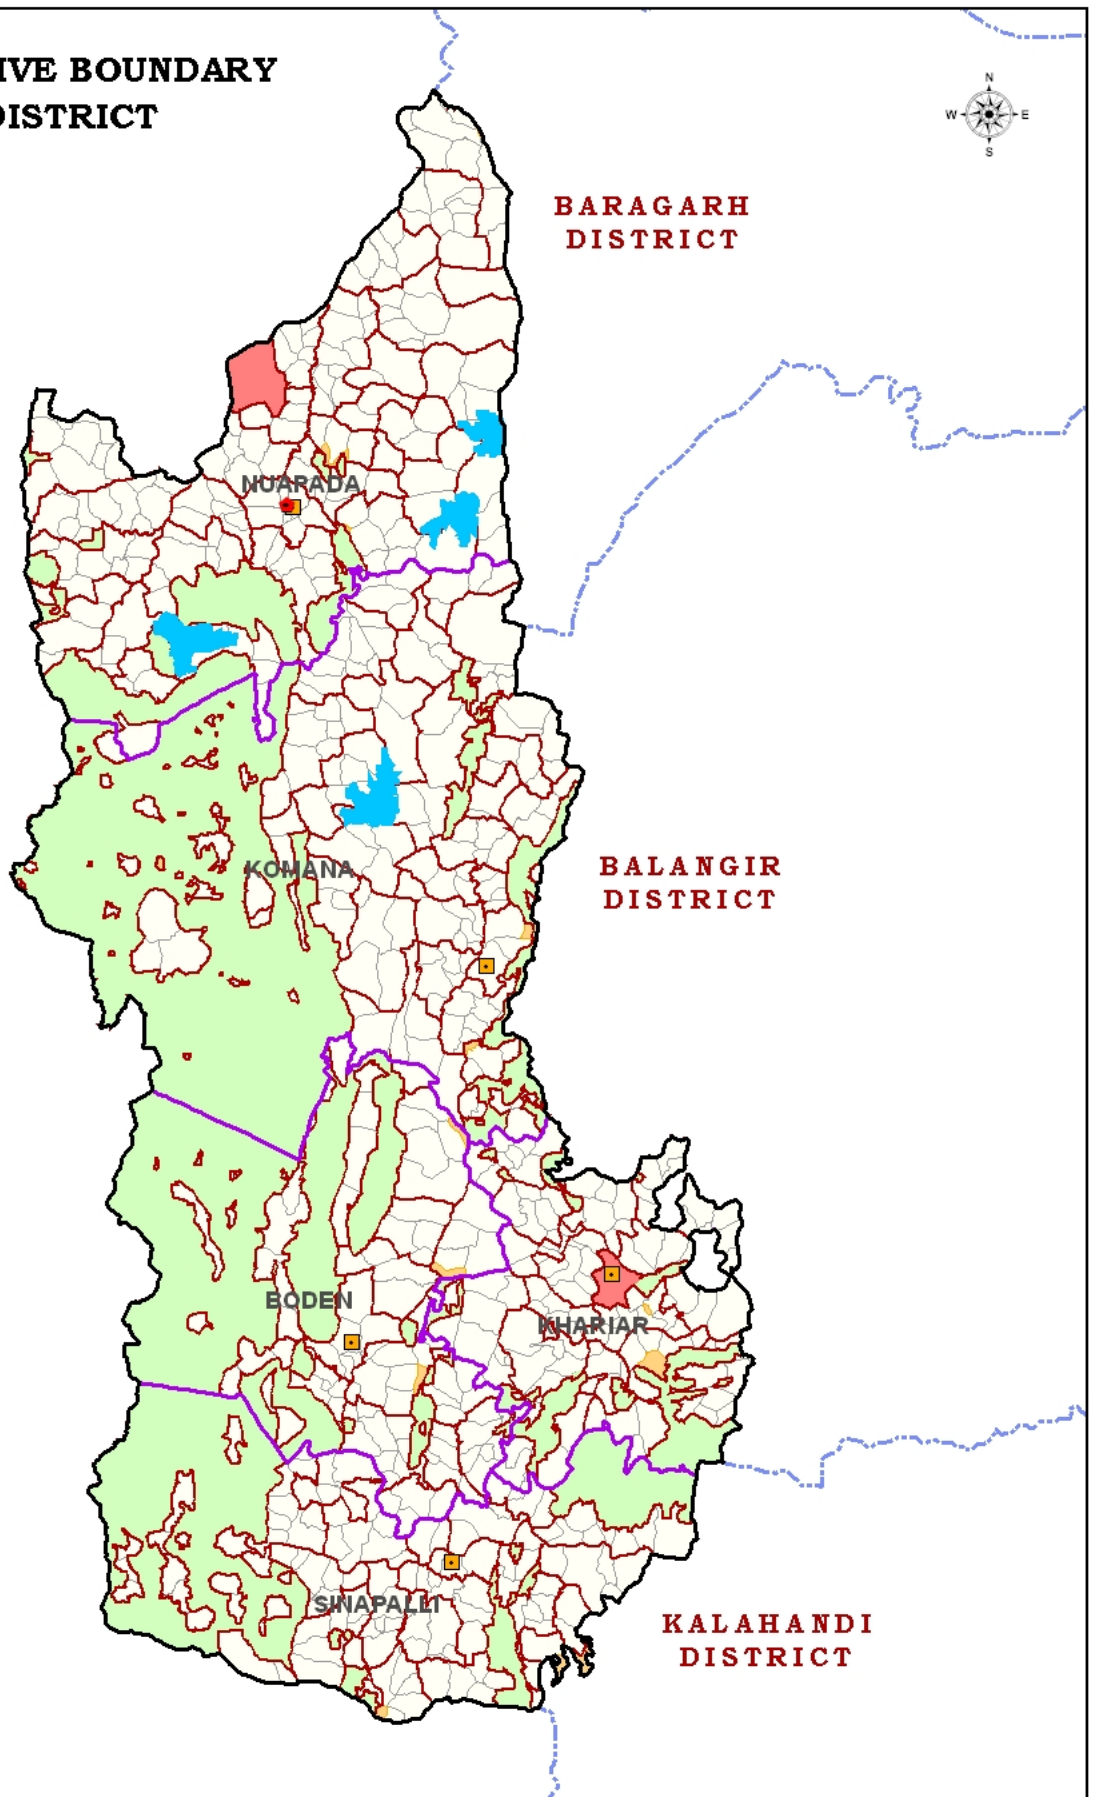

ADMINISTRATIVE BOUNDARY NUAPADA DISTRICT

C
H
H
A
T
I
S
G
A
R
H

INDIA	ORISSA	L E G E N D		Scale :
		<ul style="list-style-type: none"> District Headquarter Block Headquarter Village Boundary Gp Boundary Block Boundary District Boundary 	<ul style="list-style-type: none"> Town Waterbody Unhabitated area Forest Boundary 	<p>Prepared By: GIS Division NIC, Bhubaneswar.</p>