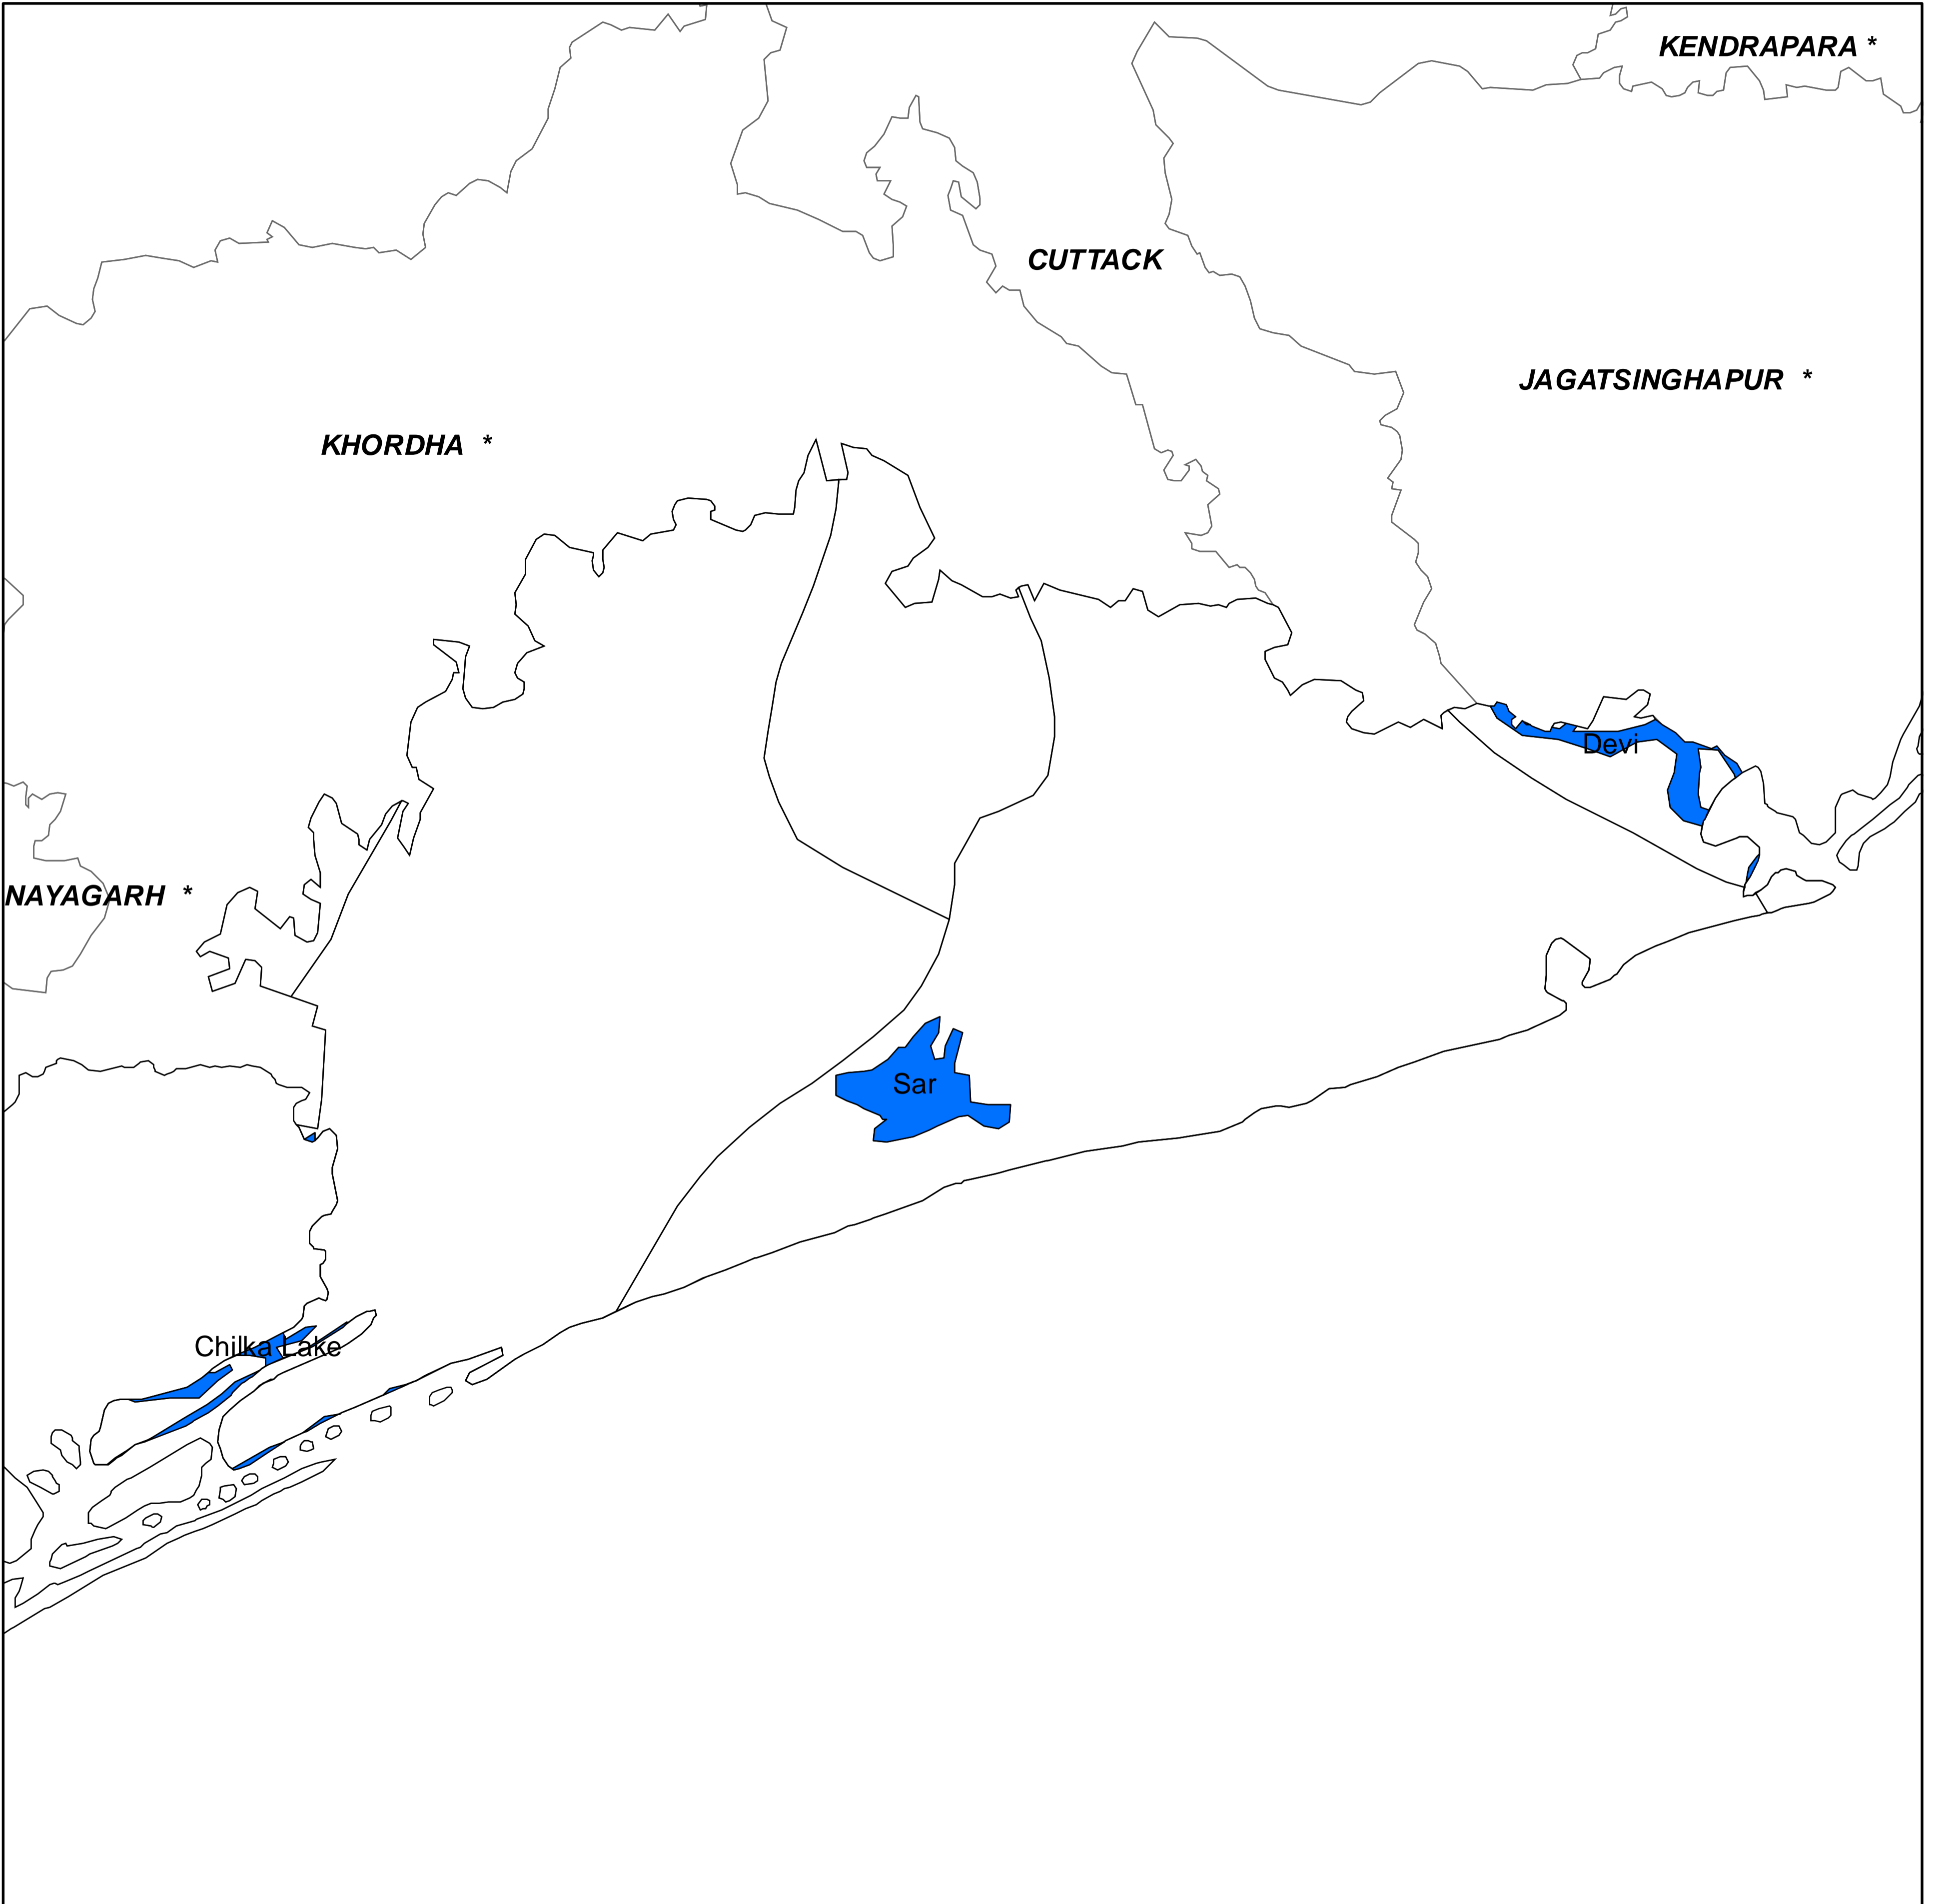

DISTRICT ATLAS - PURI

Legend

- Region
- Watershed
- State Boundary
- District Boundary
- VILLAGE BOUNDARY

REGION MAP

2

0 3 6 12 18 24 30 km

Source : SOI

Maps Composed by NIC