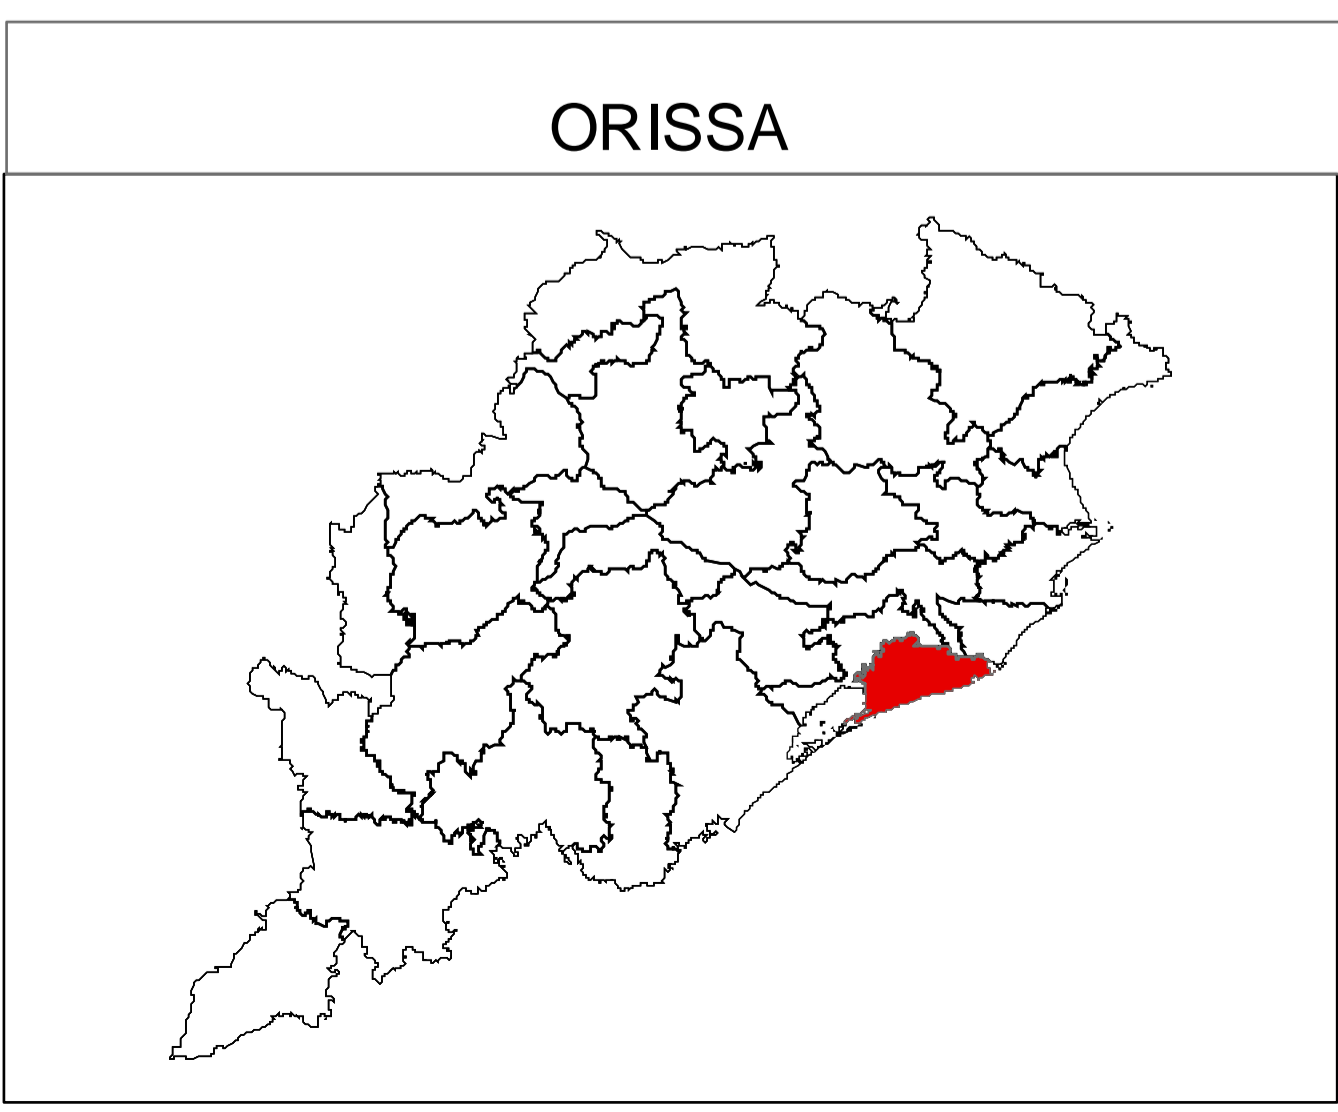

DISTRICT ATLAS - PURI

Legend

- Region
- Watershed
- State Boundary
- District Boundary
- VILLAGE BOUNDARY

REGION MAP

2

0 3 6 12 18 24 30 km

Source : SOI

Maps Composed by NIC