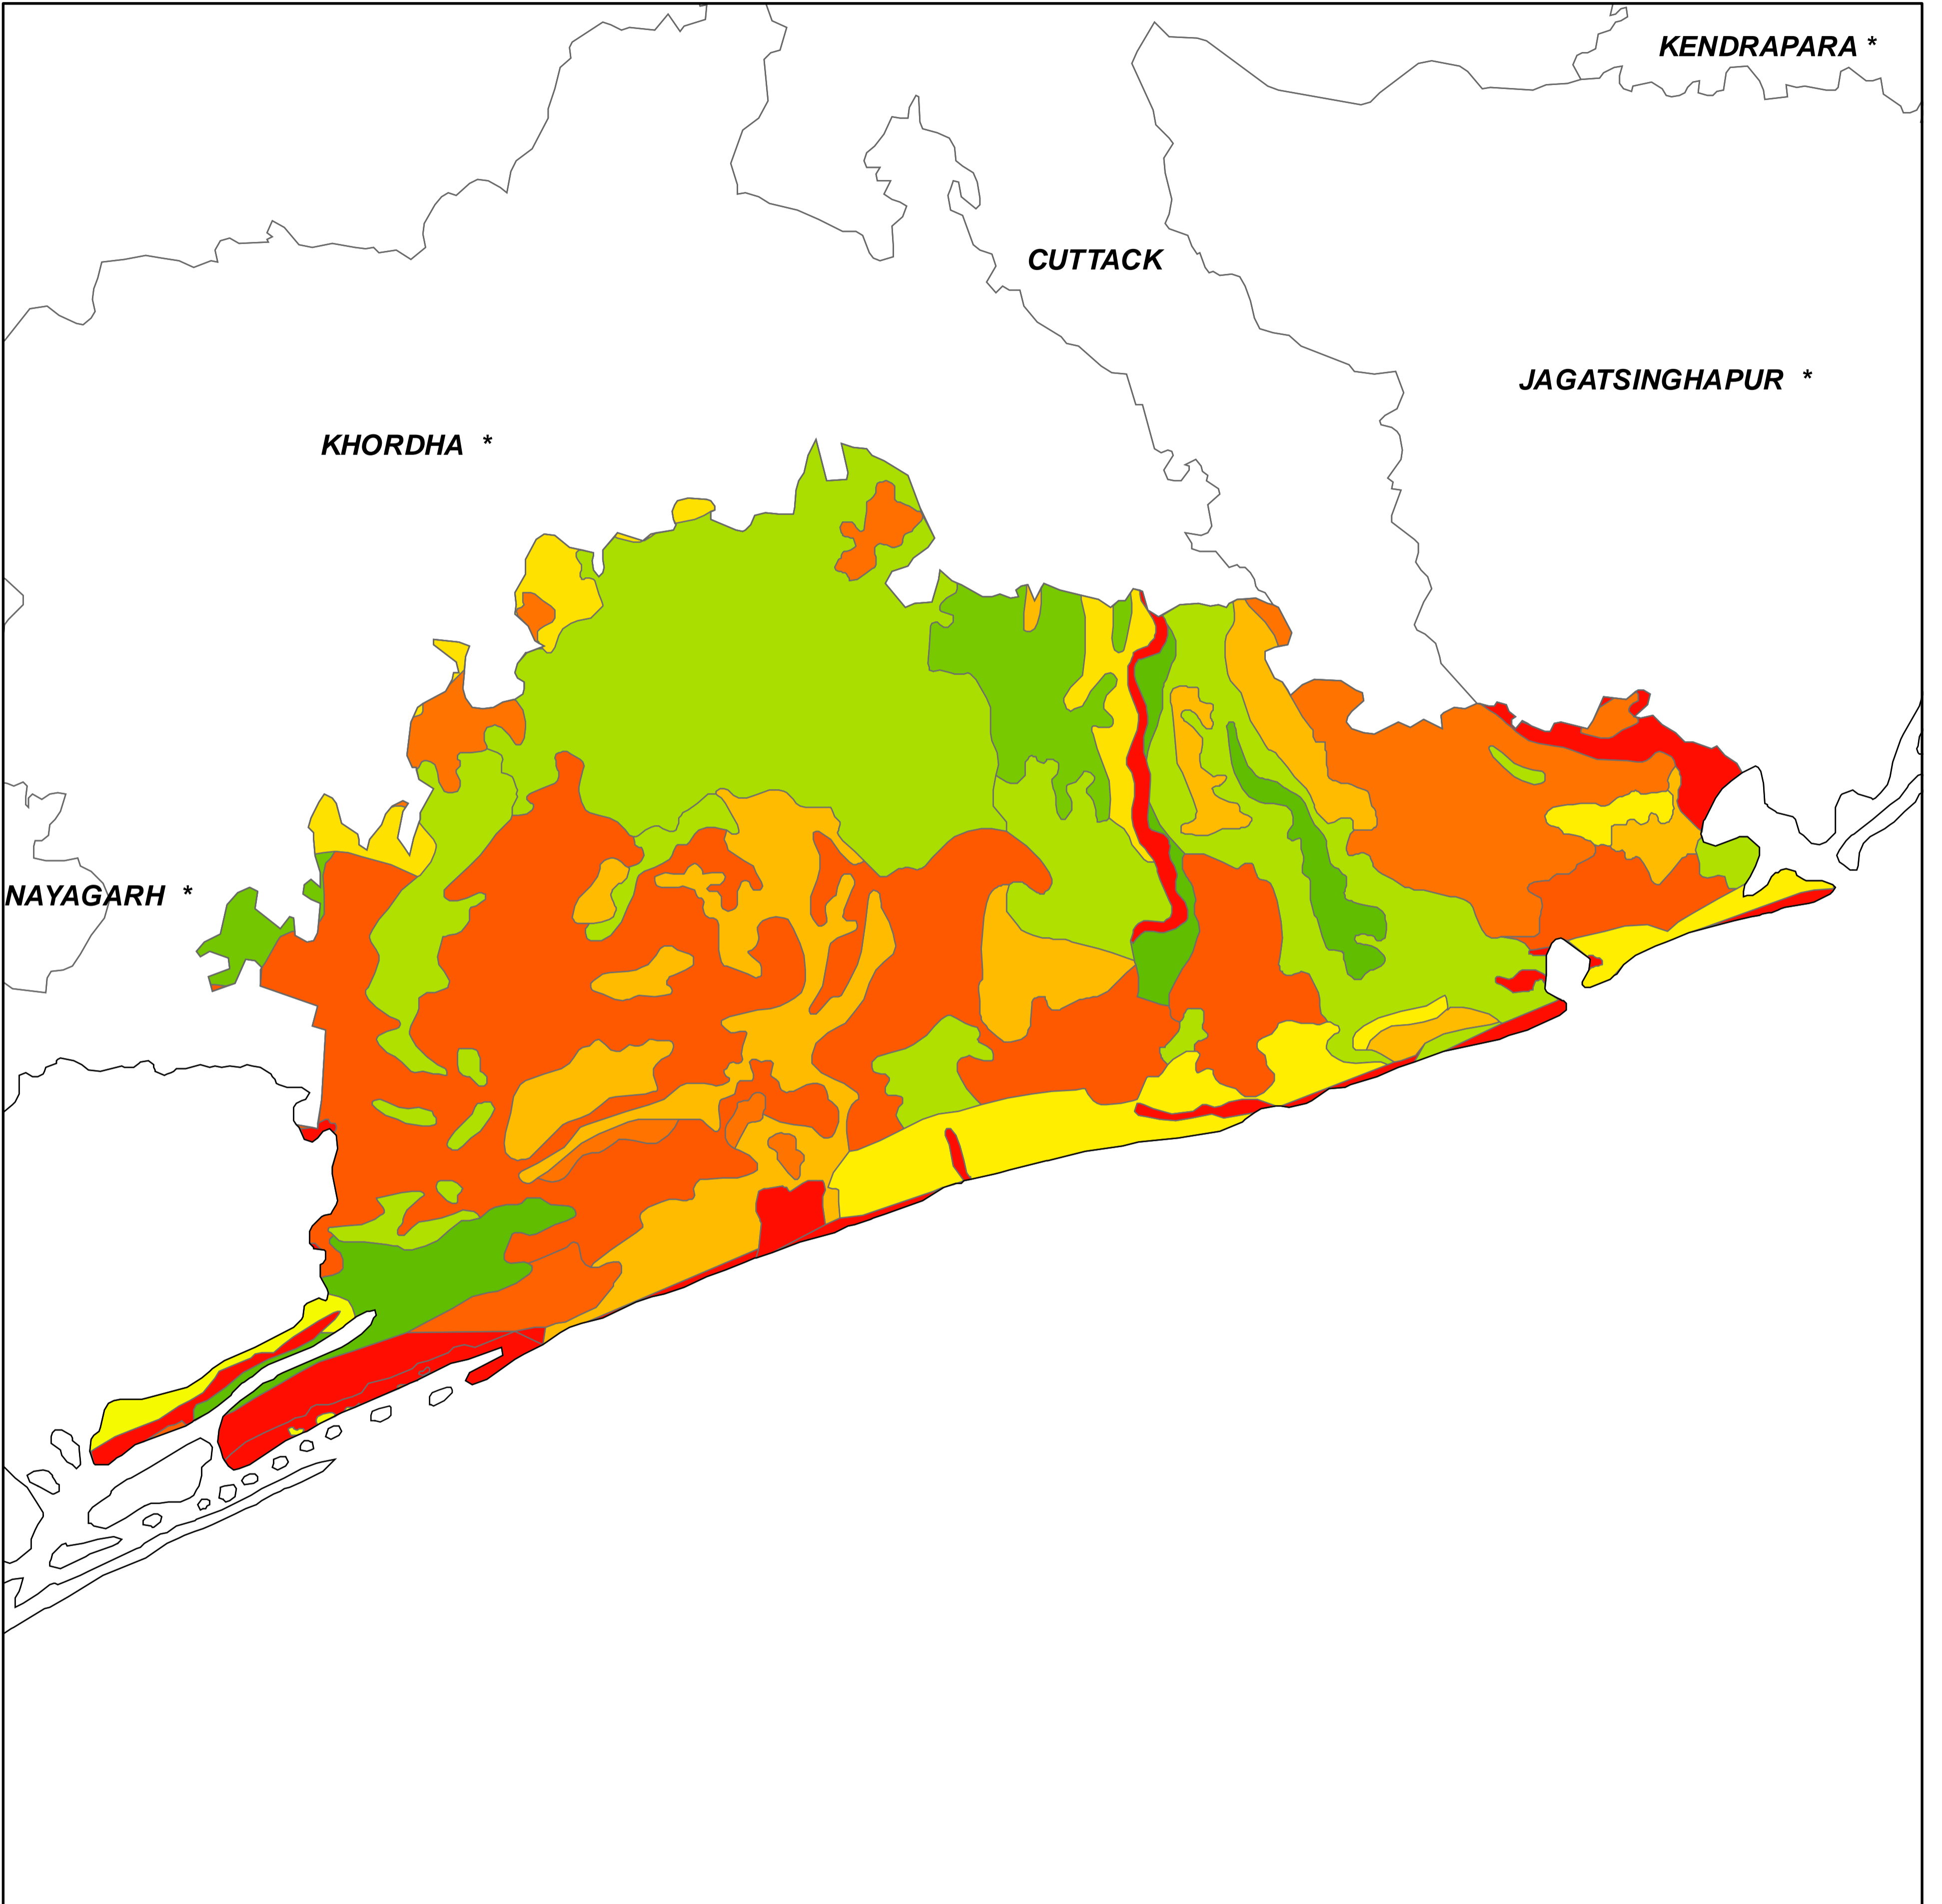

DISTRICT ATLAS - PURI

Legend

- State Boundary
- District Boundary
- VILLAGE BOUNDARY

SOIL MAP

2

0 3 6 12 18 24 30 km

Source : SOI

Maps Composed by NIC