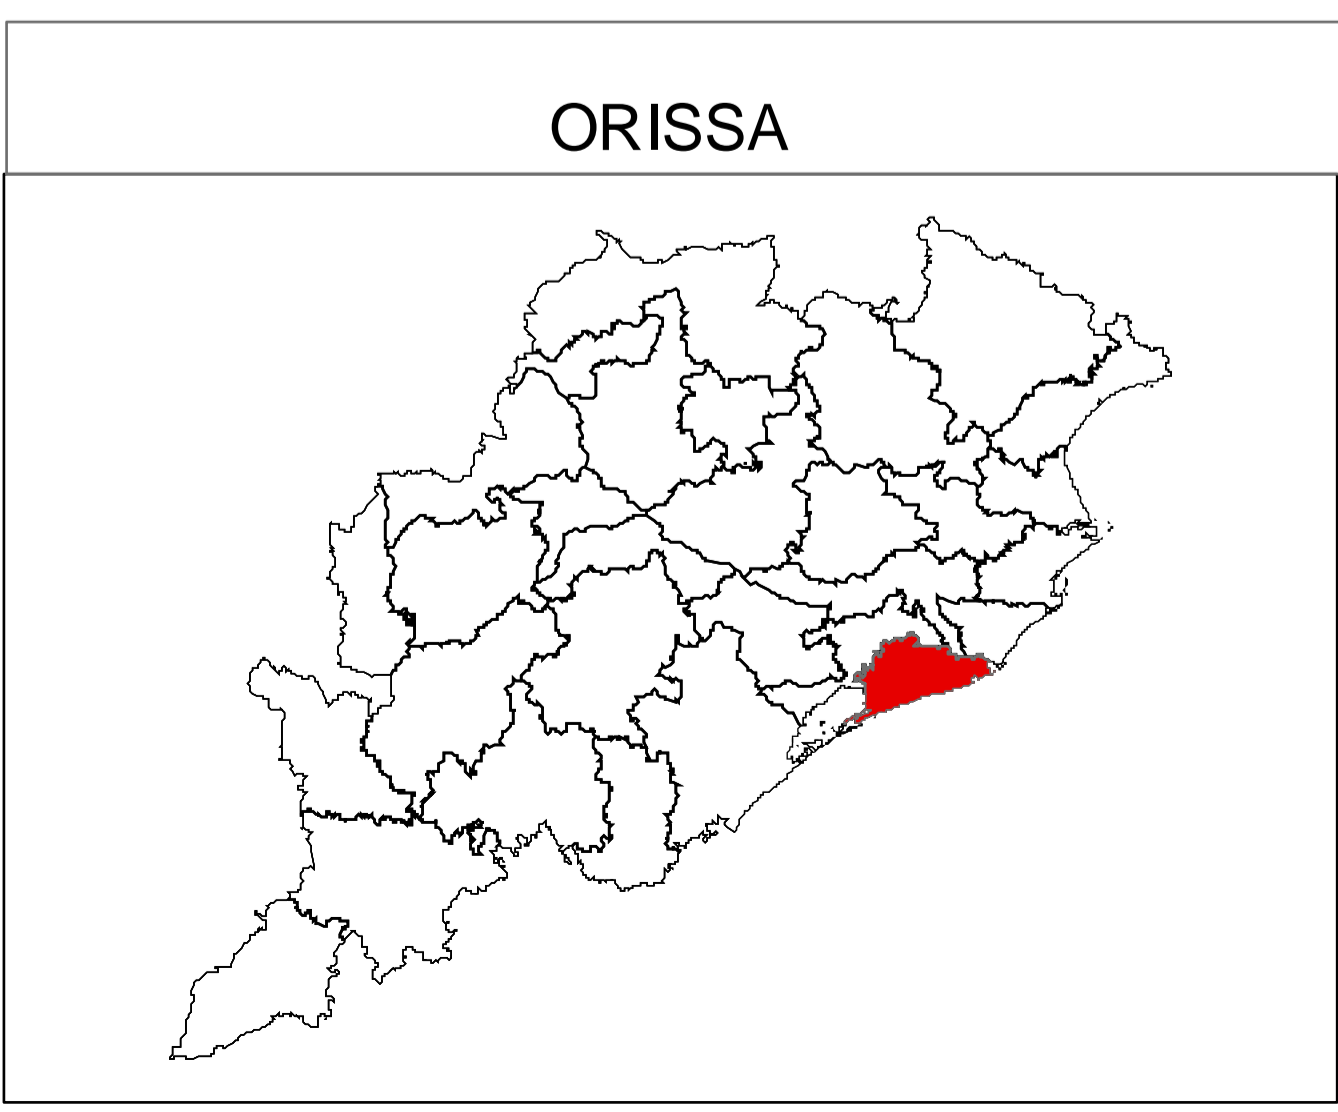

DISTRICT ATLAS - PURI

Legend

- State Boundary
- District Boundary
- VILLAGE BOUNDARY

SOIL MAP

2

0 3 6 12 18 24 30 km

Source : SOI

Maps Composed by NIC