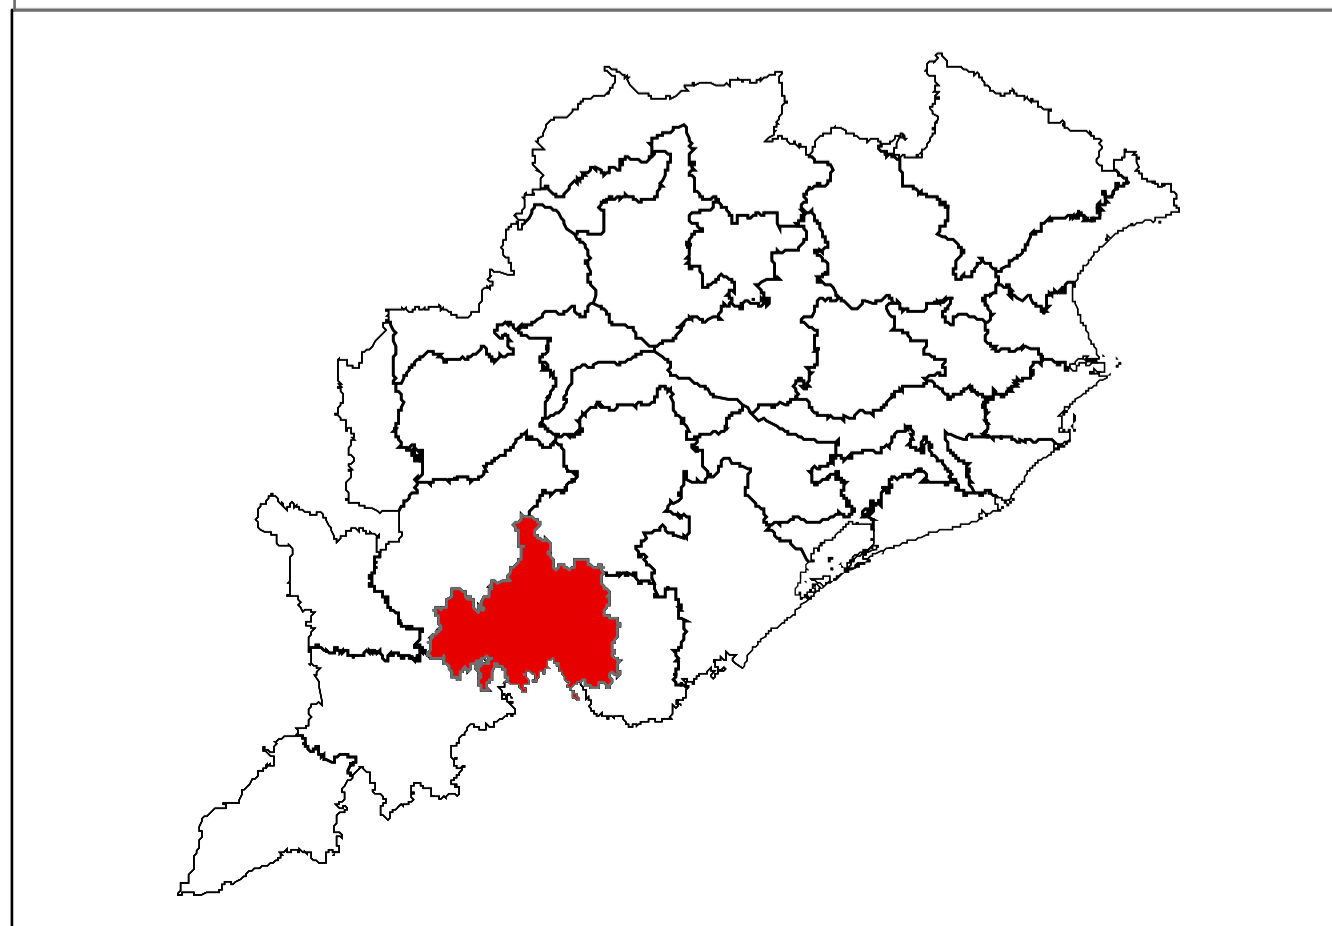

DISTRICT ATLAS - RAYAGADA

Legend

- Dense Forest
- Non Forest
- Open Forest
- Scrubland
- Waterbody
- State Boundary
- District Boundary
- VILLAGE BOUNDARY

ODISHA

FOREST MAP

2

Source : SOI

Maps Composed by NIC