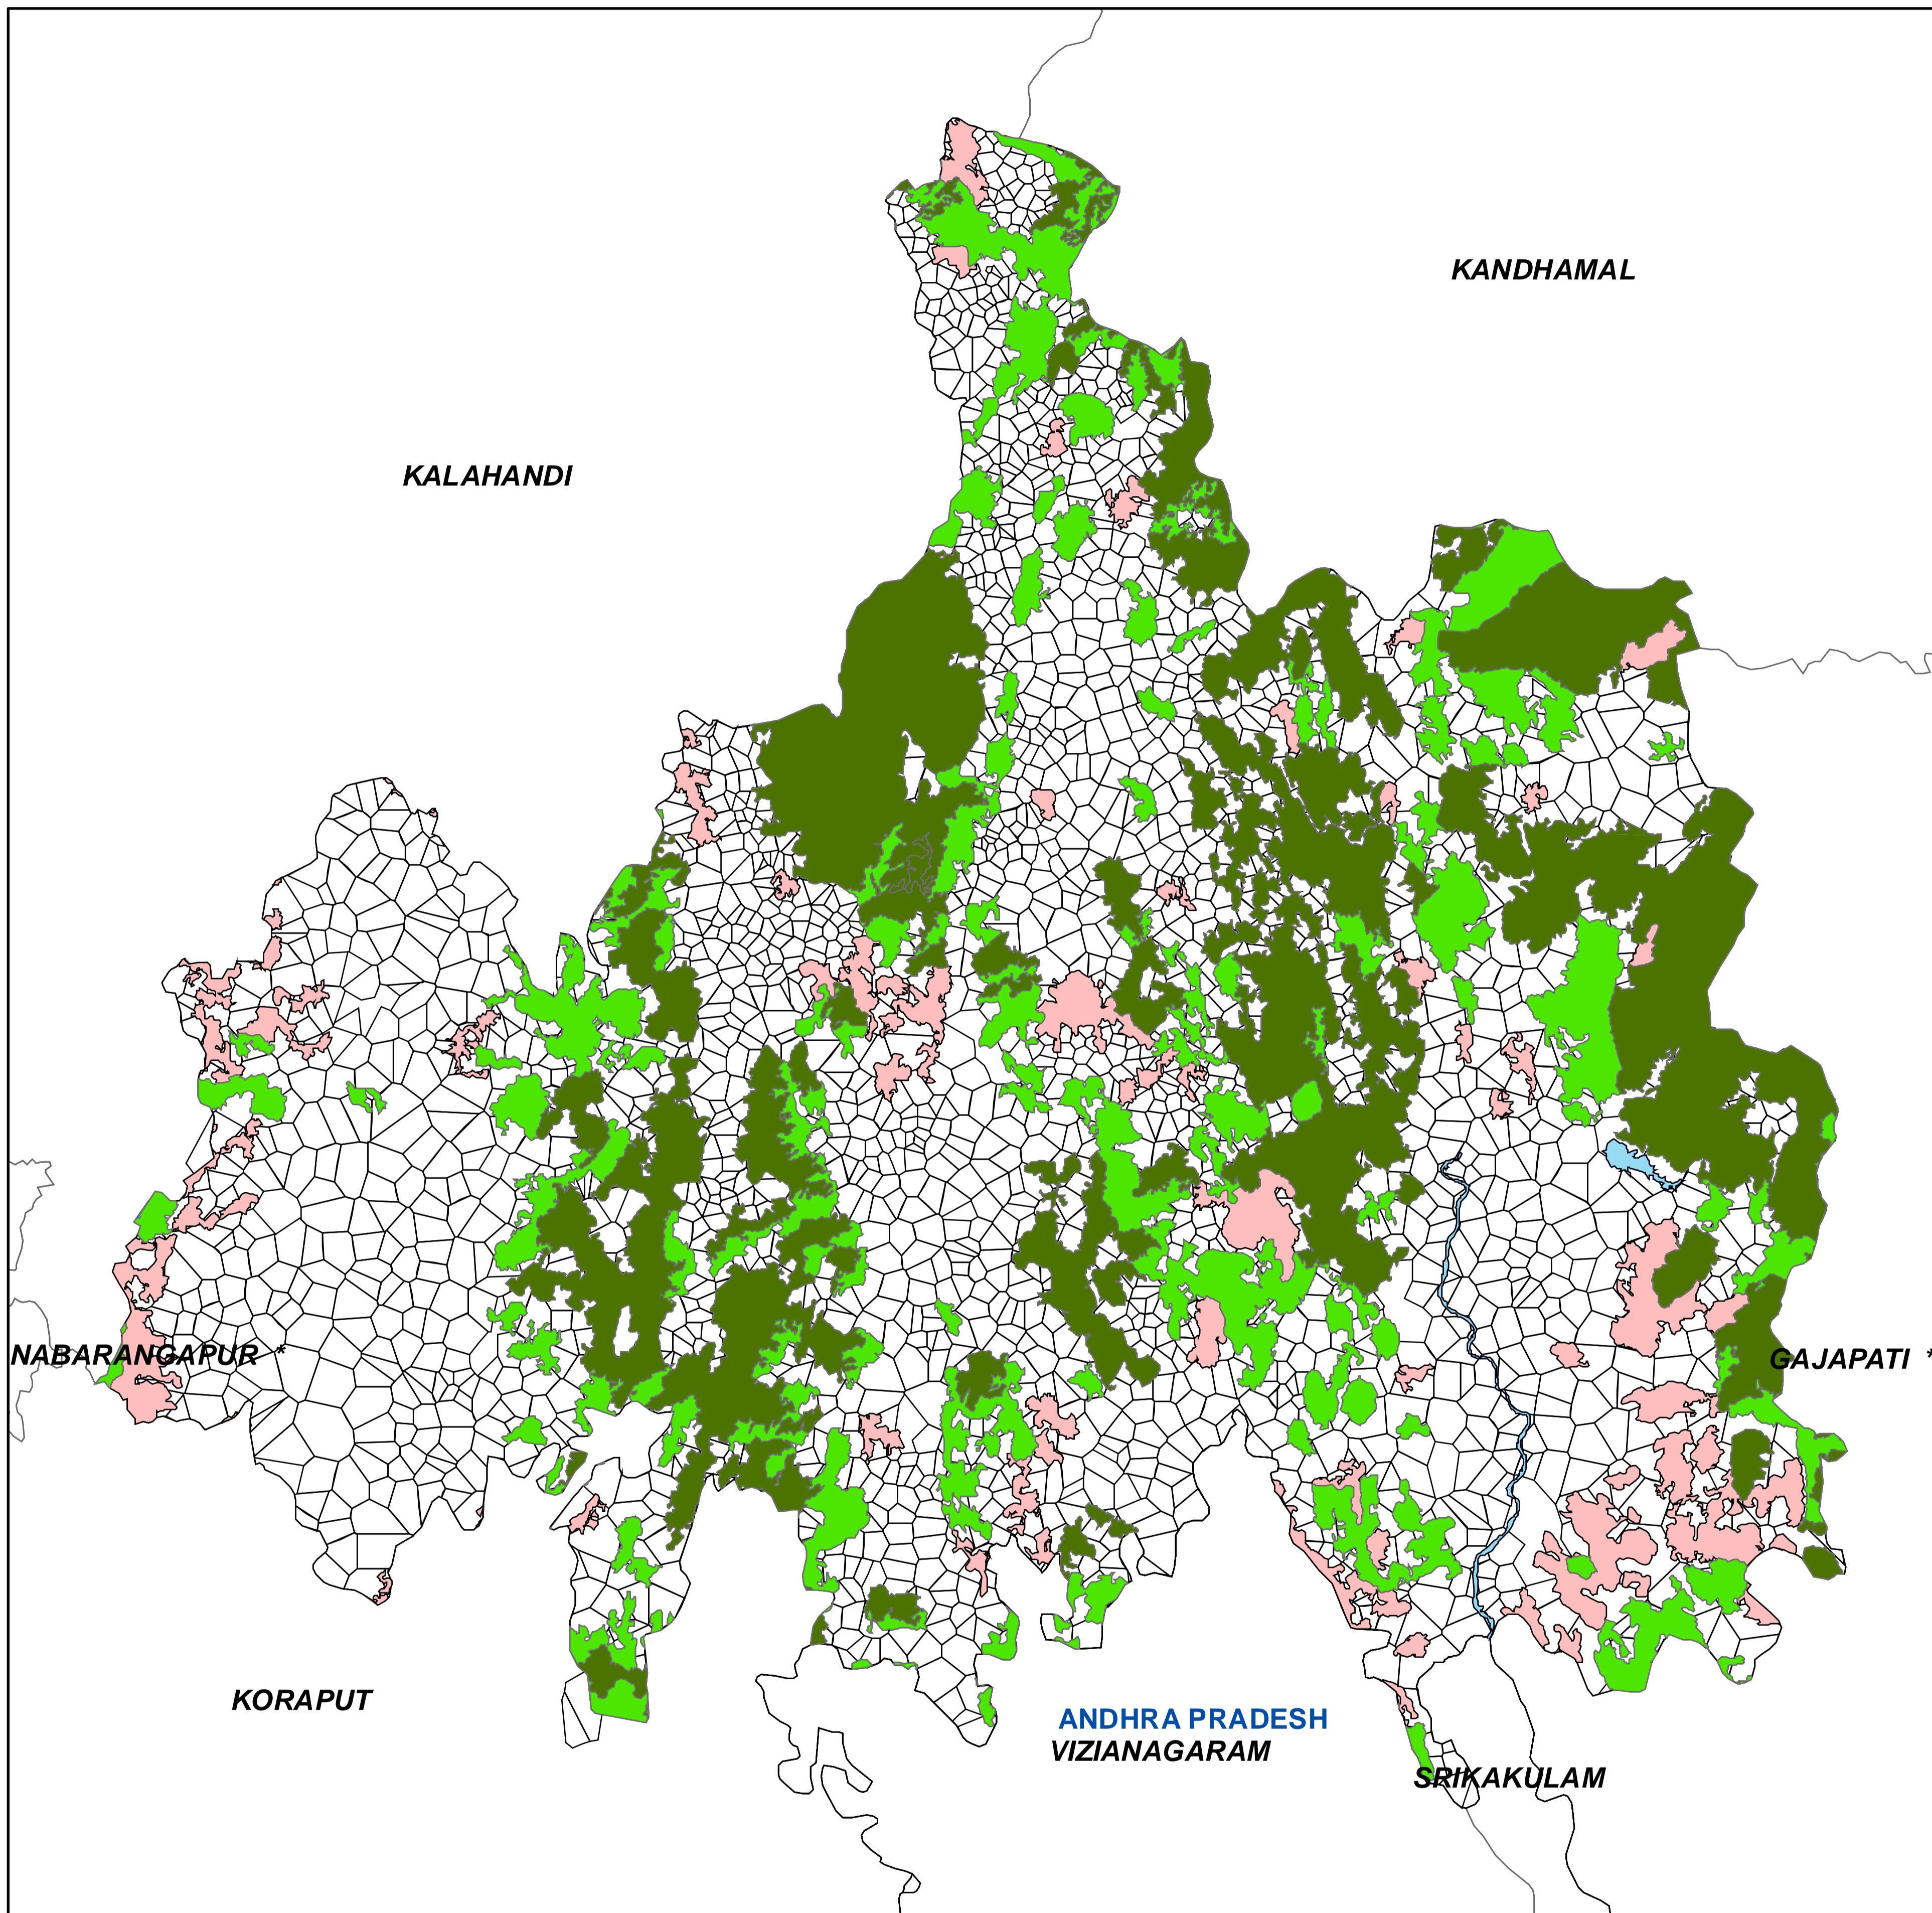

DISTRICT ATLAS - RAYAGADA

Legend

- Dense Forest
- Non Forest
- Open Forest
- Scrubland
- Waterbody
- State Boundary
- District Boundary
- VILLAGE BOUNDARY

ODISHA

FOREST MAP

2

Source : SOI

Maps Composed by NIC