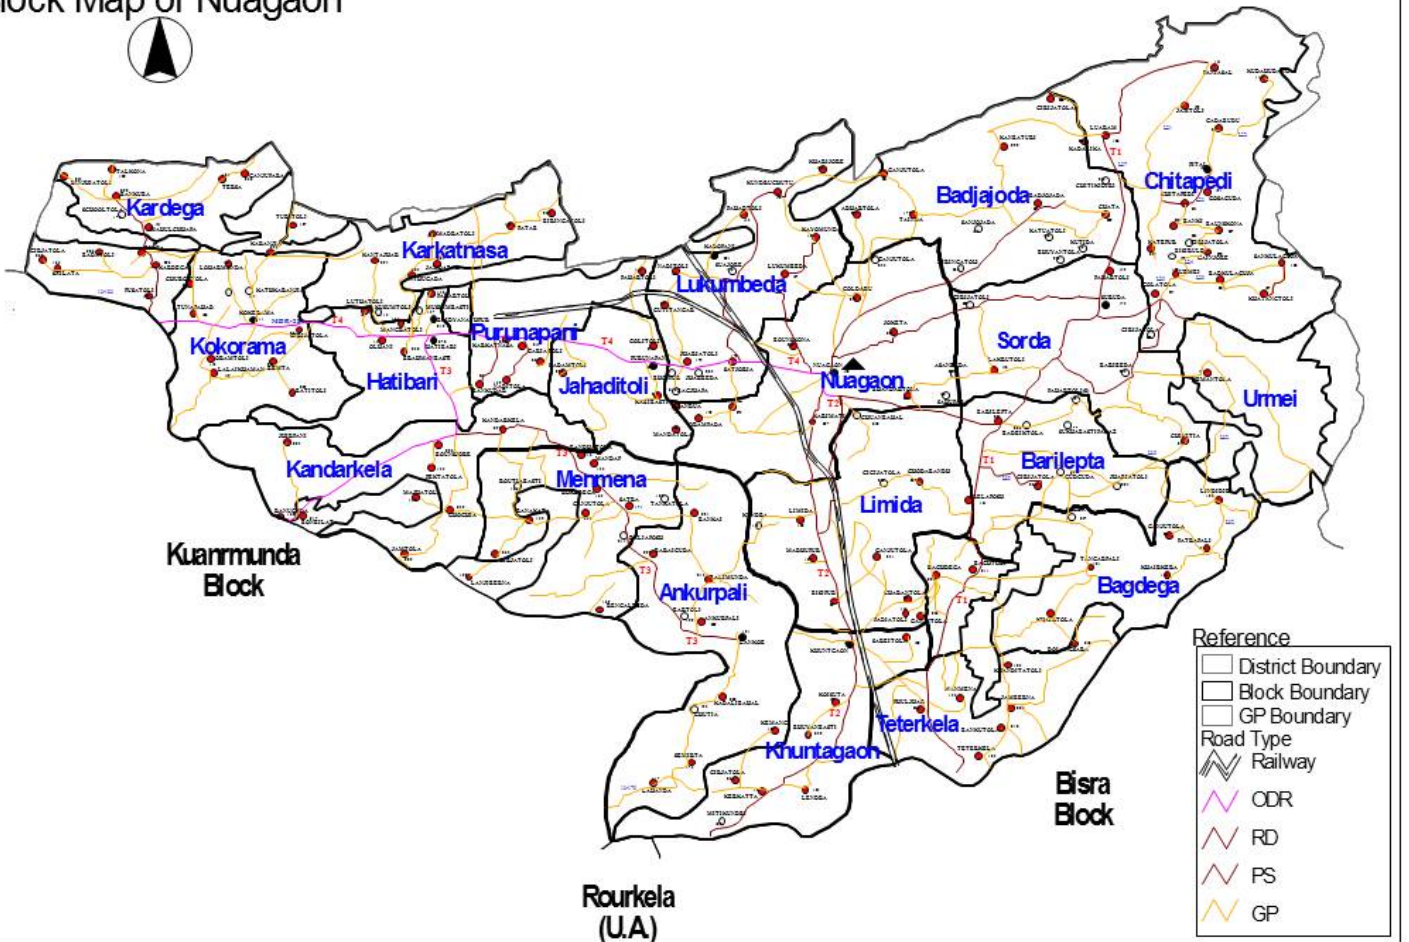

# Block Map of Nuagaon

Kuanmunda Block

Rourkela (U.A.)

Baisra Block